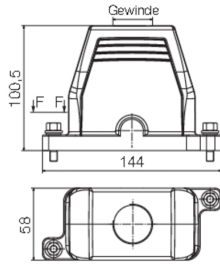

HDC IP68 10B TOS 1PG29

Weidmüller Interface GmbH & Co. KG
Klingenbergstraße 26
D-32758 Detmold
Germany

www.weidmueller.com

Drawings