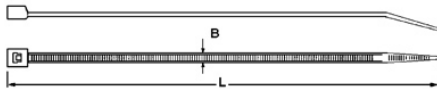

Data sheet

SCT-C 4.6/360

Weidmüller Interface GmbH & Co. KG
Klingenbergstraße 26
D-32758 Detmold
Germany

www.weidmueller.com

Drawings

Drawing