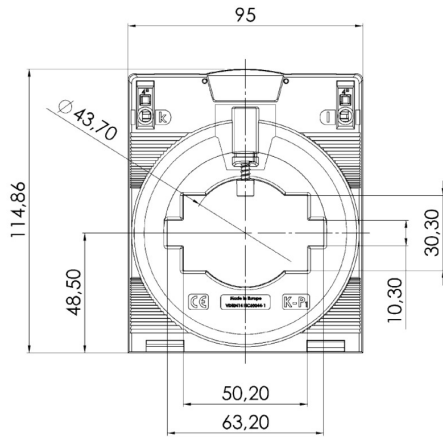

CMA-61-1500-5A-5VA-1

Weidmüller Interface GmbH & Co. KG
Klingenbergstraße 26
D-32758 Detmold
Germany

www.weidmueller.com

Drawings