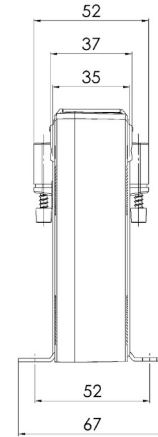

CMA-61-1500-5A-5VA-1

Weidmüller Interface GmbH & Co. KG
Klingenbergstraße 26
D-32758 Detmold
Germany

www.weidmueller.com

Drawings