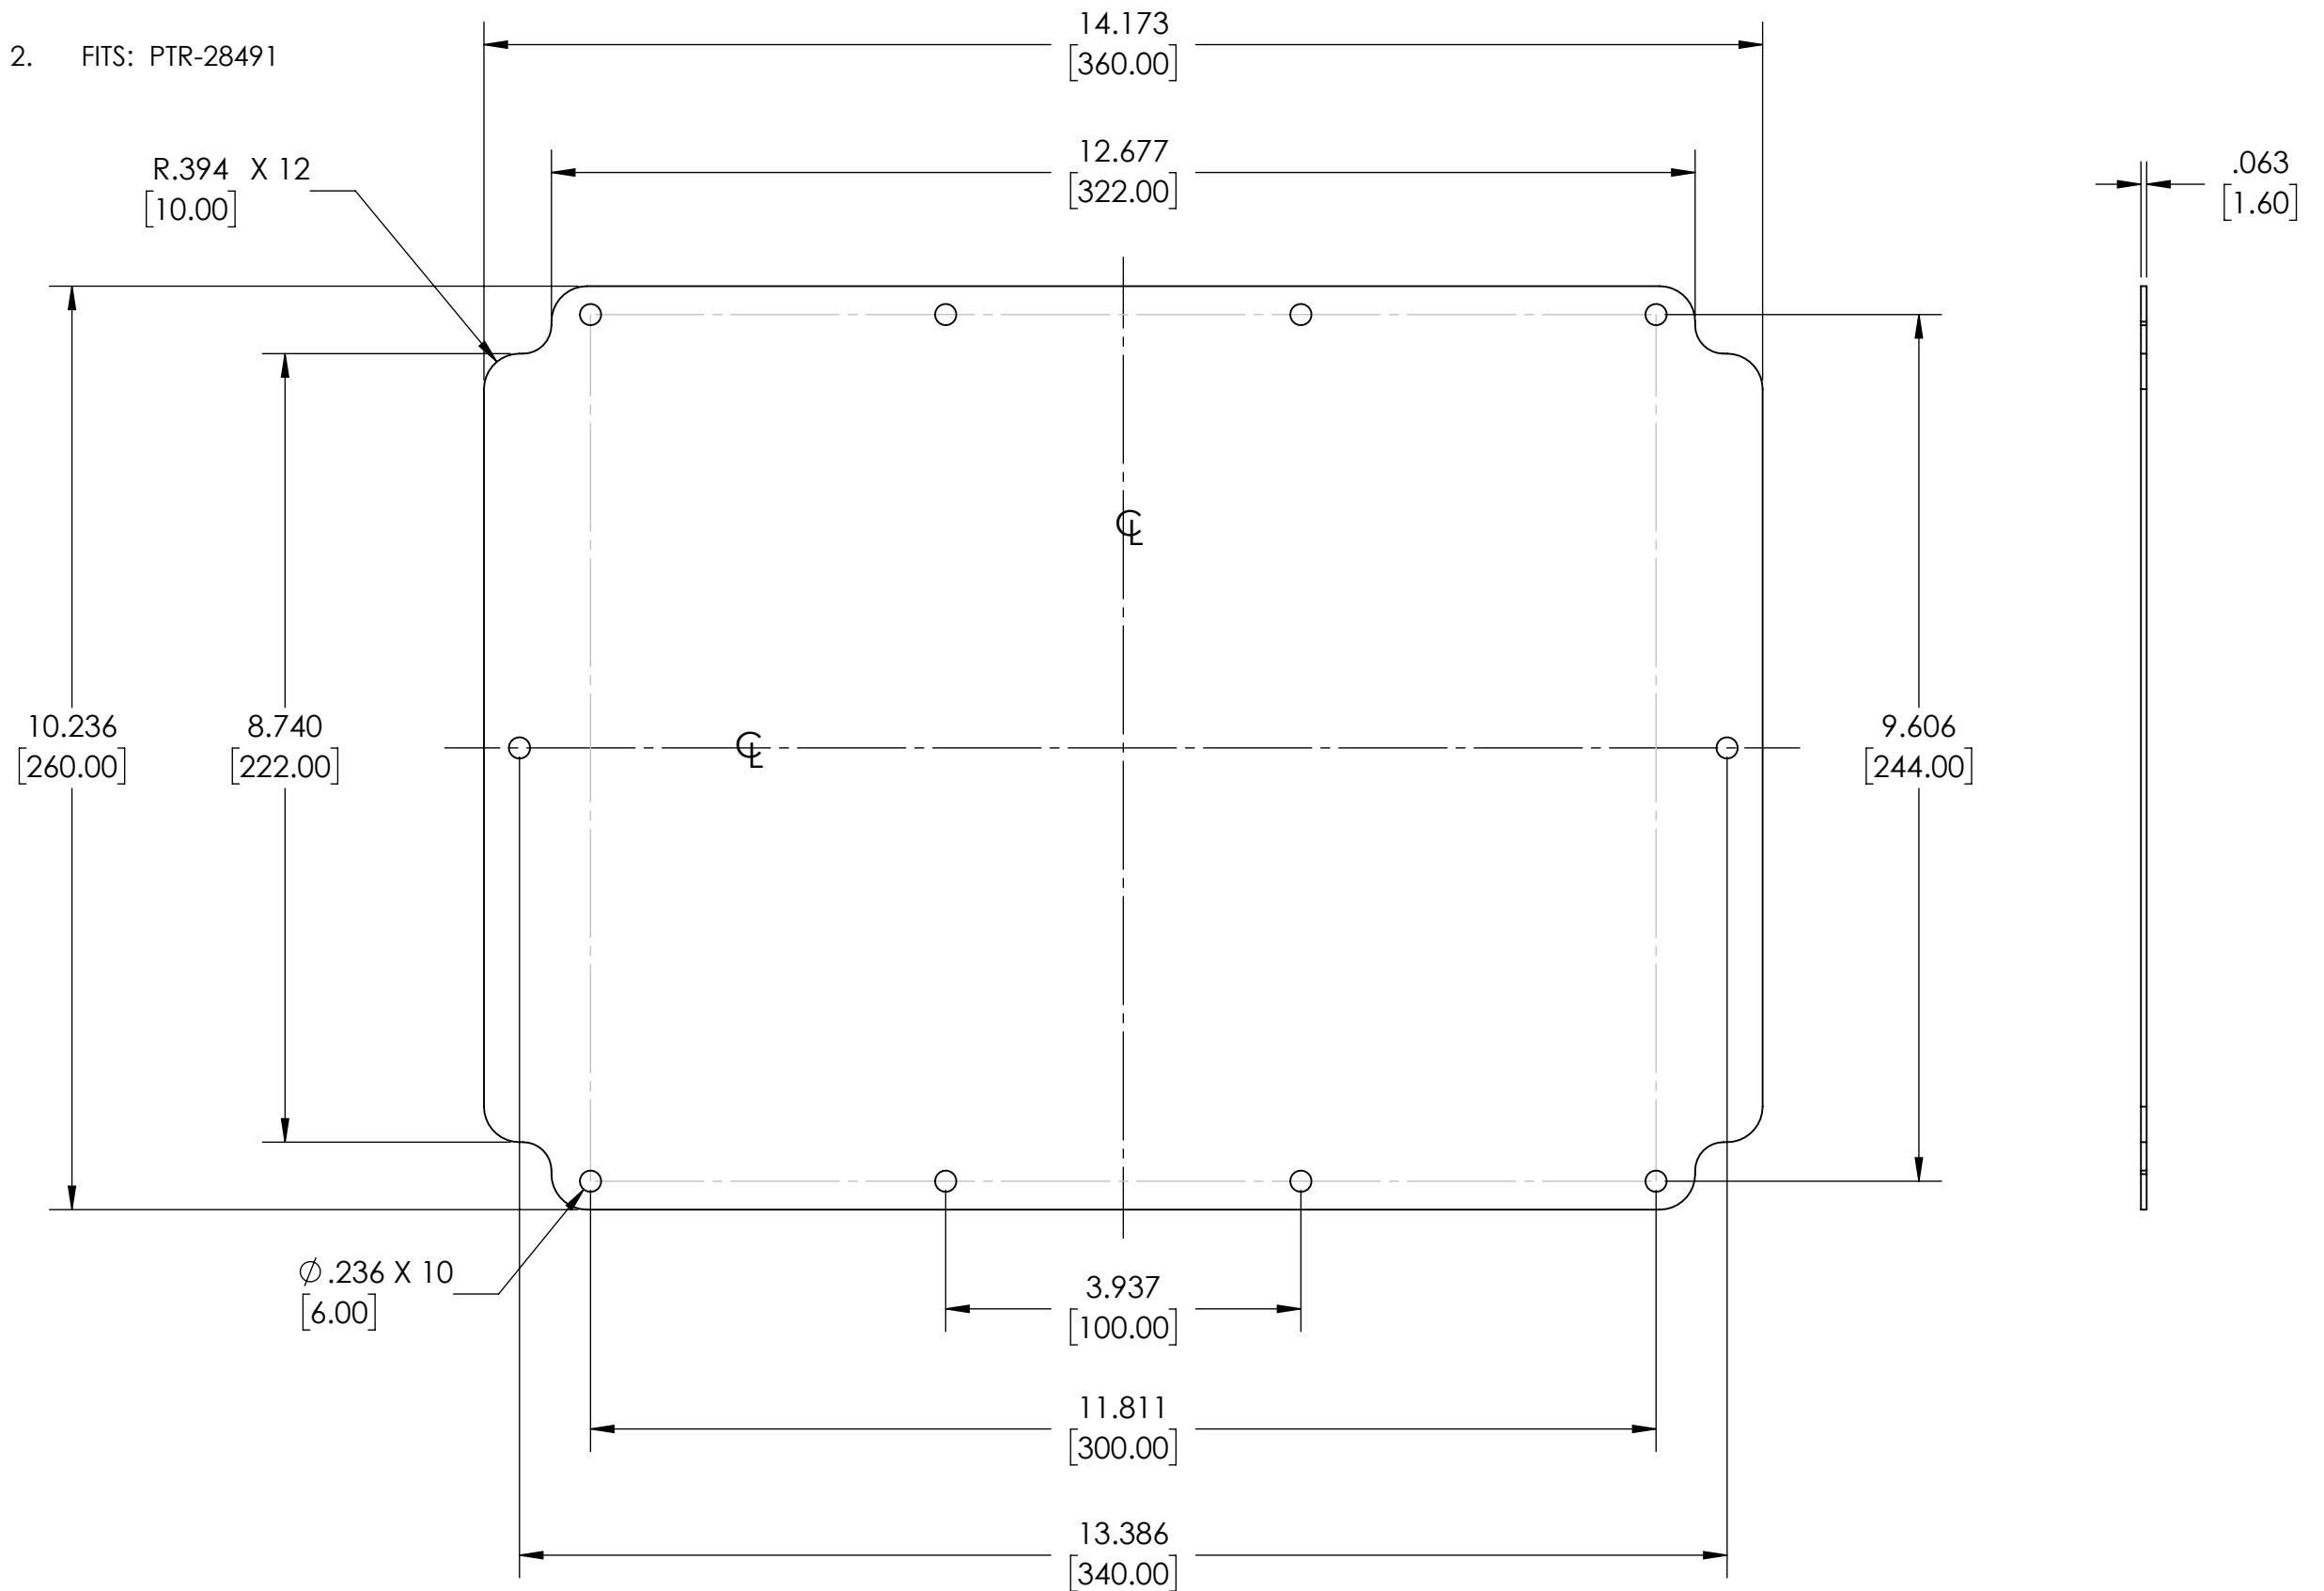

PART
NAME

STEEL PANEL FOR PTR SERIES

PART
No.

PTX-18491

REV.
DATE

12/21/21

MATERIAL:

1. 16 GA STEEL
2. FITS: PTR-28491