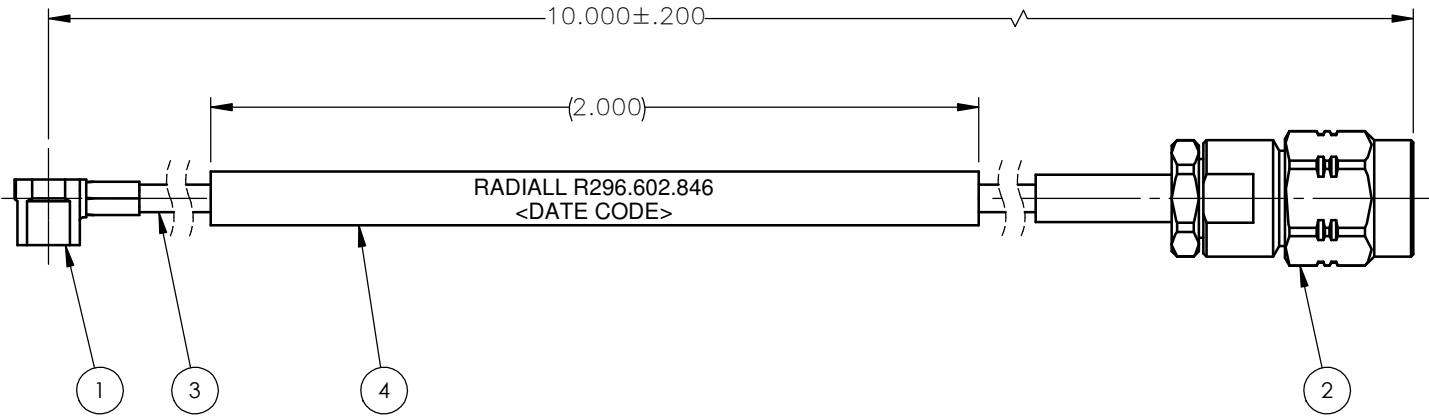

REVISIONS			
REV.	DESCRIPTION	DATE	APPROVED
A	INITIAL RELEASE	10/31/17	D.N.

COMPONENTS

- ITEM 1. MMS RIGHT ANGLE PLUG, RADIALL P/N: R209.353.000
- ITEM 2. SMA STRAIGHT PLUG, RADIALL P/N: R124.069.123
- ITEM 3. COAXIAL CABLE, RG-178
- ITEM 4. MARKER, WHITE, RAYCHEM TTMS SERIES, PER SAE-AMS-DTL-23053/5, CLASSES 1 & 3

UNLESS OTHERWISE SPECIFIED DIMENSIONS ARE IN INCHES TOLERANCES ON	DWN:	DATE		Property of Radiall			
	D.N.	10/31/17		This document cannot be reproduced or communicated to a third party without prior written permission of RADIALL.			
DECIMAL	ANGLE	CHKD:	DATE	CONTROL DRAWING CABLE ASSEMBLY MOUSER			
		J.S.	10/31/17				
		APVD:	DATE	SIZE	FSCM NO.	DWG NO.	REV
		J.M.	10/31/17	A	19505	R296.602.846	A
REFERENCE:	MATERIALS & FINISHES:		SCALE	THIRD ANGLE PROJECTION		SHEET 1 OF 1	
ORIGINATED: D.N. DATE: 10/31/17	SEE NOTES		2:1				