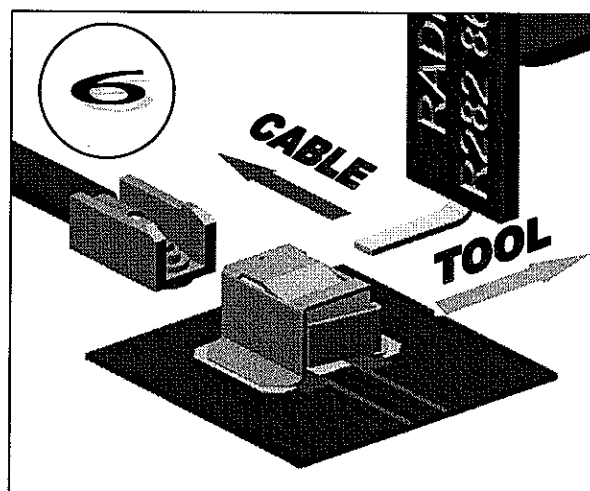

UMP EXTRACTION TOOL

R282.867.030

PACKAGING 10

Series : OUT

UMP DISCONNECTING NOTE ORIGINAL

Mouser Electronics

Authorized Distributor

Click to View Pricing, Inventory, Delivery & Lifecycle Information: