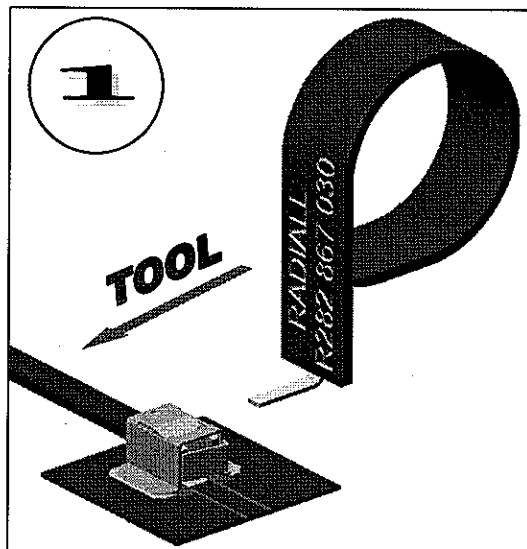

UMP EXTRACTION TOOL

R282.867.030

PACKAGING 10

Series : OUT

UMP DISCONNECTING NOTE ORIGINAL

Mouser Electronics

Authorized Distributor

Click to View Pricing, Inventory, Delivery & Lifecycle Information: