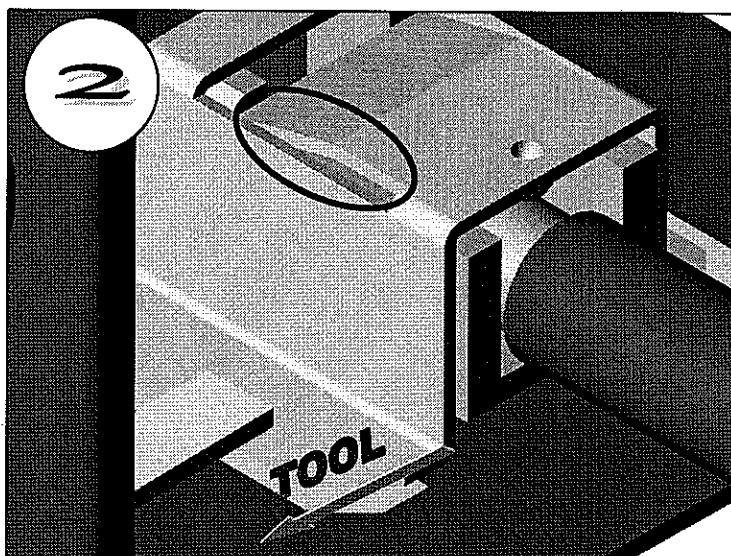

UMP EXTRACTION TOOL

R282.867.030

PACKAGING 10

Series : OUT

UMP DISCONNECTING NOTE ORIGINAL

Mouser Electronics

Authorized Distributor

Click to View Pricing, Inventory, Delivery & Lifecycle Information: