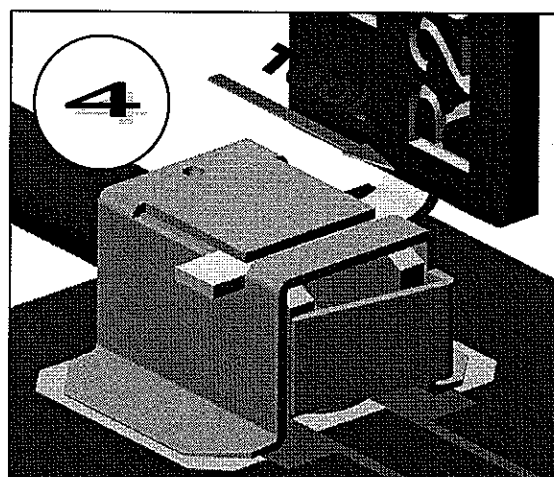

UMP EXTRACTION TOOL

PACKAGING 10

R282.867.030

Series : OUT

ORIGINAL

OPTION W
FOR SINGLE PACKAGING

Edition : 0826 A

Design changes may be in order to improve the product.

UMP EXTRACTION TOOL

R282.867.030

PACKAGING 10

Series : OUT

UMP DISCONNECTING NOTE ORIGINAL

Mouser Electronics

Authorized Distributor

Click to View Pricing, Inventory, Delivery & Lifecycle Information: