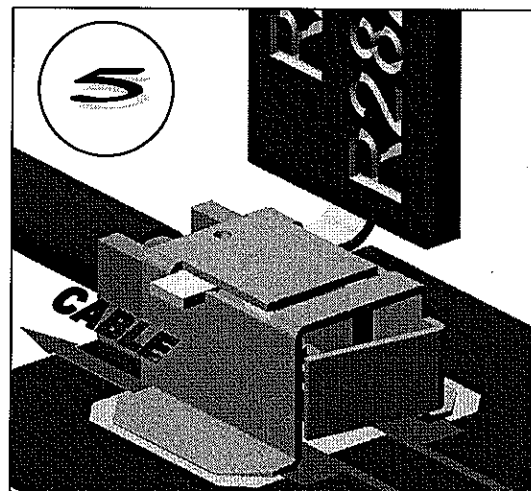

UMP EXTRACTION TOOL

PACKAGING 10

R282.867.030

Series : OUT

ORIGINAL

OPTION W
FOR SINGLE PACKAGING

Edition : 0826 A

Design changes may be in order to improve the product.

UMP EXTRACTION TOOL

R282.867.030

PACKAGING 10

Series : OUT

UMP DISCONNECTING NOTE ORIGINAL

Mouser Electronics

Authorized Distributor

Click to View Pricing, Inventory, Delivery & Lifecycle Information: