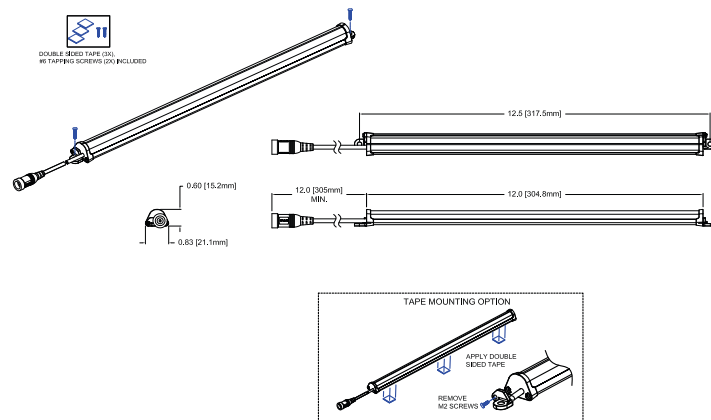

Rated Life:	50,000 hours
Beam Angle:	120°
Power Consumption:	2 Watts
Operating Temperature:	0° C ~+ 40° C
Voltage Input:	24VDC, Constant Voltage
Controls:	See Accessory SW-1001
Housing:	Extruded Plastic, Black Polycarbonate Lens, Clear
Weight:	53
Dimensions:	W .83" (21.1mm) H .60" (15.2mm) L 12" (304.8mm) ** **not including mounts

**DIMENSIONS**