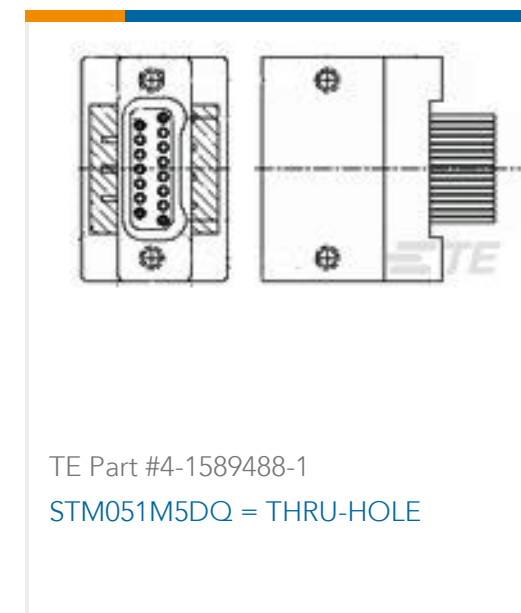

Customers Also Bought

Documents

Datasheets & Catalog Pages

TE Press-Fit Machines

English

Instruction Sheets

CONNECTOR SEATING MACHINES DOCUMENTATION REQUEST

English