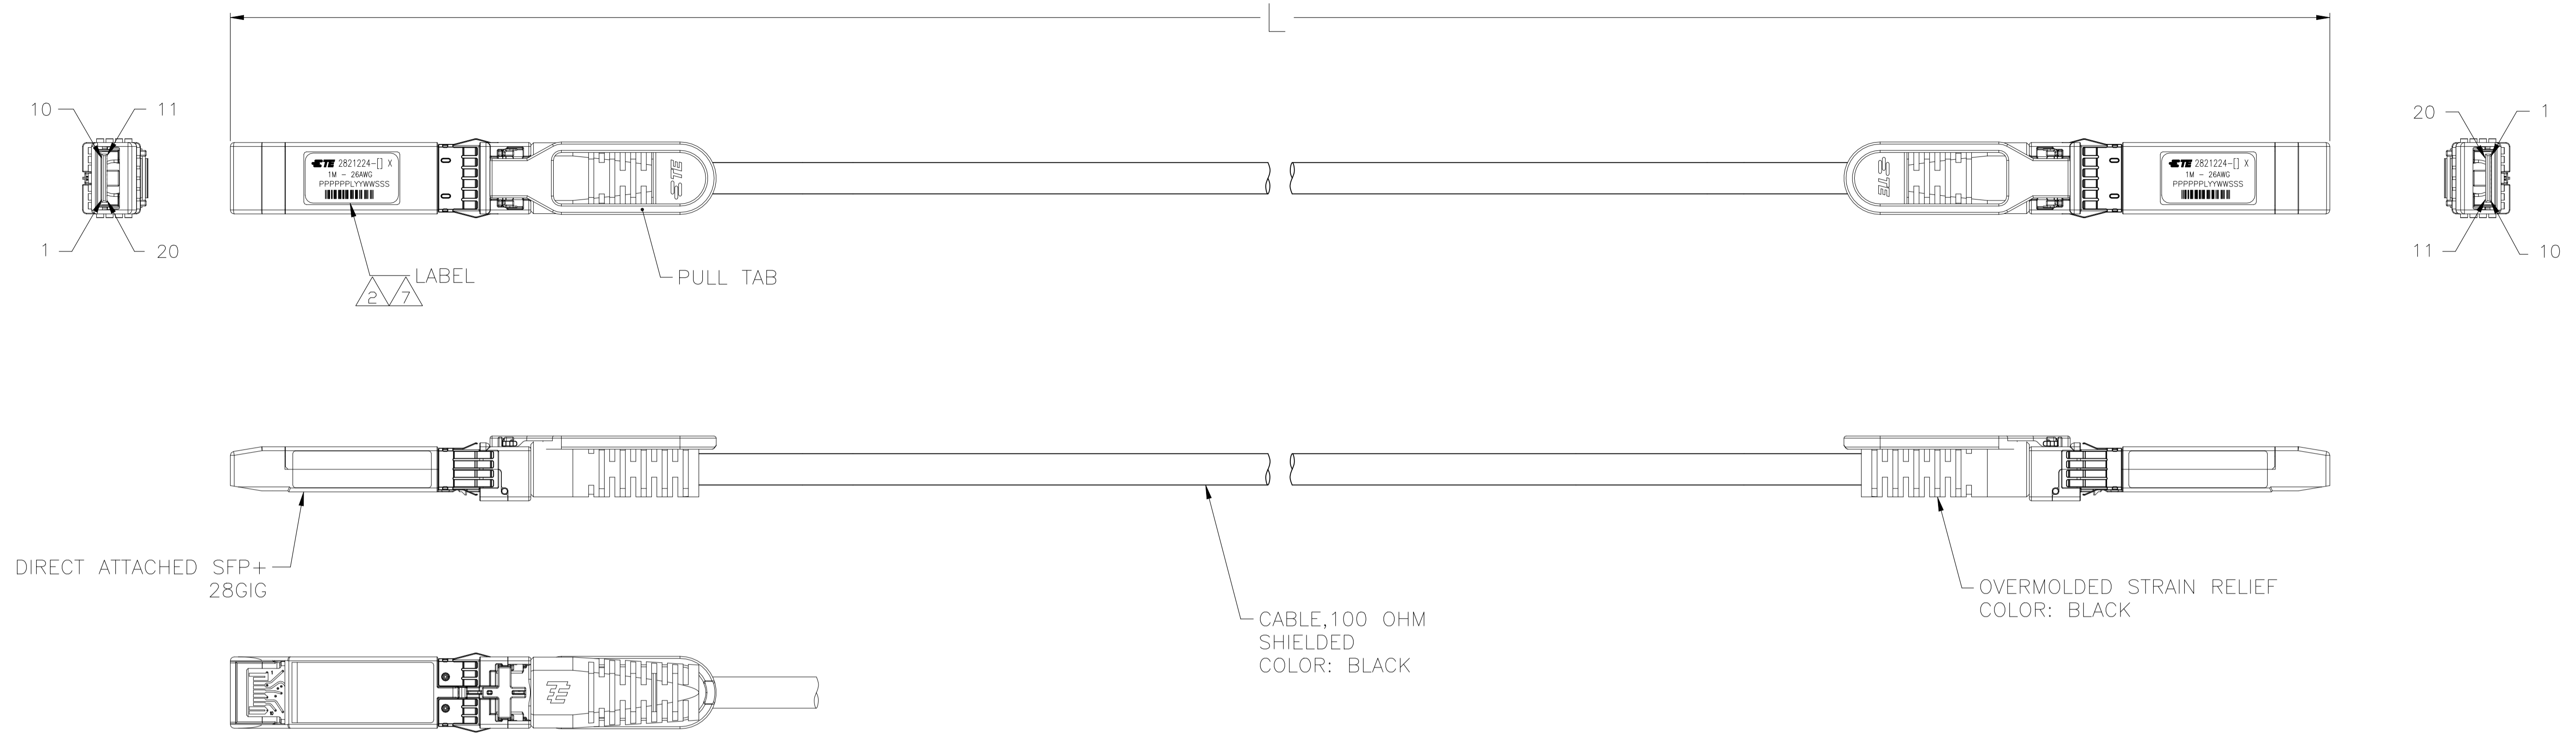

REVISIONS				
P	LTR	DESCRIPTION	DATE	APP'D
G		REVISED PER ECO-21-005294	07MAY2021	KK AK

1. CHARACTERISTIC IMPEDANCE: 100±10 OHMS (MEASURED DIFFERENTIALLY)

2 LABEL INFORMATION FOR 25 GIG PNS (-1 THRU -8): -1 SHOWN

3. SEE SHEET 2 FOR WIRING SCHEMATIC.

4. ROHS COMPLIANCE: PRODUCT AND PROCESSING MEETS REQUIREMENTS OF TE CONNECTIVITY SPECIFICATION TEC-138-702.

5 TEST IN ACCORDANCE WITH IEEE802.3by.

6 DASH NUMBER 41 THRU 45 CONFORM TO 56G, PAM-4 IEEE802.3CD PERFORMANCE REQUIREMENTS.