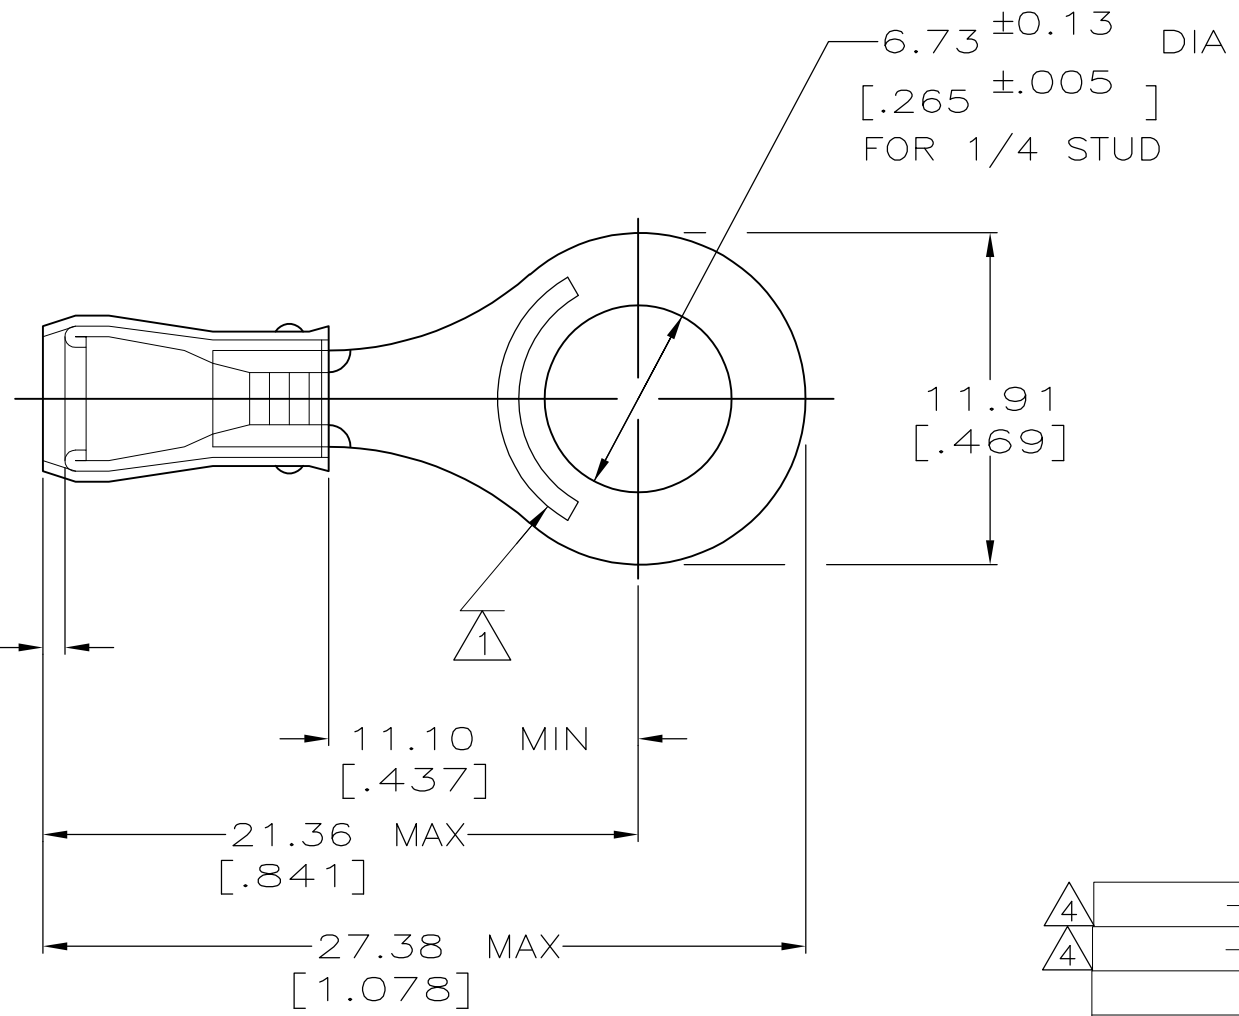

LOC	DIST	REVISIONS			
P	LTR	DESCRIPTION	DATE	DWN	APVD
G	14	V1	REVISED PER ECO-11-004587	11MAR11	RK HMR

AMP WIRE RANGE	Listed	LR7189 Certified
22-16 AWG SOLID OR STRANDED	22-16 AWG SOLID OR STRANDED	22-16 AWG SOLID OR STRANDED

- ① STAMP AMP 22-18* APPROX AS SHOWN
22-16 TERMINALS ARE STAMPED 22-18 IN
ACCORDANCE WITH MILITARY SPEC MIL-T-7928
COMMERCIAL WIRE RANGE IS 22-16
- 2 WIRE INSUL DIA, 2.67-3.56 [.105-.140]
- 3 TONGUE MATERIAL THK, 0.79±0.05 [.031±.002]
- ④ SUPERSEDED BY 8-31894-5

④	MILITARY P/N AND CLASS	QUANTITY	PACKAGE TYPE	PART NO
④	-	25	LOOSE PIECE, BLS	9-31894-4
④	-	5	LOOSE PIECE, BLS	8-31894-4
-	-	100	LOOSE PIECE, SPECIAL BOX	8-31894-5
-	-	100	LOOSE PIECE, BOX	8-31894-1
-	MS 25036-150 CLASS 2	5000	ON TAPE, REEL	2-31894-2
-	MS 25036-150 CLASS 1 & 2	1000	LOOSE PIECE	31894

AMP INCORPORATED CUSTOMER SERVICE SYSTEMS		MAX RECOMMENDED OPERATING TEMPERATURE: 105° C [221° F]	THIS DRAWING IS A CONTROLLED DOCUMENT.		DWN DK SCHRUM 02/11/93	TE Connectivity	
PRODUCT INFORMATION OR AND TECHNICAL DOCUMENTS	PRODUCT INFORMATION CENTER 1-800-522-6752	VOLTAGE RATING: 300 V MAX	DIMENSIONS: MM [INCHES]	TOLERANCES UNLESS OTHERWISE SPECIFIED: 0 PLC ± - 1 PLC ± - 2 PLC ± 0.20[.008] 3 PLC ± - 4 PLC ± - ANGLES ± -	CHK RE HERSEY 4/28/93	NAME ML ELLIS 4/28/93	
FOR APPLICATION TOOLING INFORMATION	TOOLING ASSISTANCE CENTER 1-800-722-1111	WIRE CROSS SECTIONAL AREA RANGE: 0.26-1.65mm ² [509-3,260] CIR MILS		FINISH TIN PLATE PER ASTM B 545	APVD ML ELLIS 4/28/93	APPLICATION SPEC UL 486A	
FOR ORDER ENTRY	1-800-526-5142	THIS DRAWING IS A CONTROLLED DOCUMENT FOR AMP INCORPORATED. IT IS SUBJECT TO CHANGE AND THE CONTROLLING ENGINEERING ORGANIZATION SHOULD BE CONTACTED FOR THE LATEST REVISION.	MATERIAL COPPER PER ASTM B-152 SLEEV, RED, NYLON	NOT AVAILABLE	PRODUCT SPEC	SIZE A3	CAGE CODE 00779
				CUSTOMER DRAWING	WEIGHT -	DRAWING NO C-31894	RESTRICTED TO -
						SCALE 4:1	SHEET 1 OF 1
							REV V1