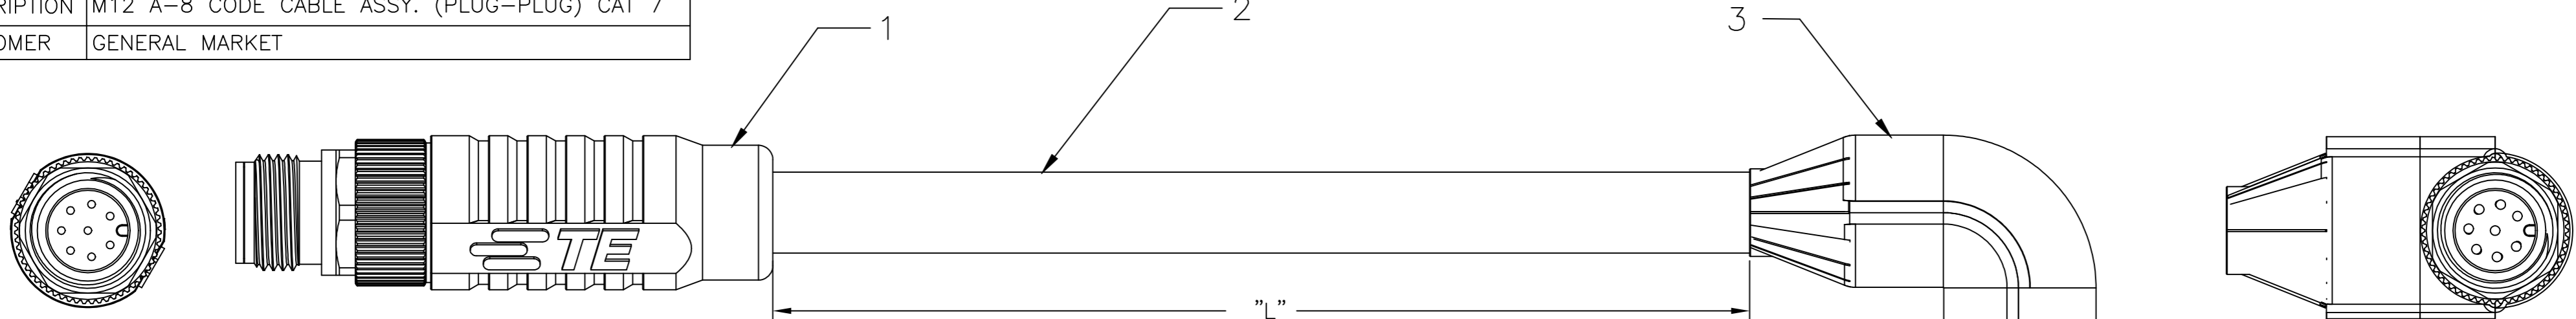

P	LTR	DESCRIPTION	DATE	DWN	APVD
	A1	REVISED PER ECR-18-000357	09JAN2018	GK	SE

WIRING TABLE				
PIN		568-B WIRING		PIN
1		WHITE ORANGE		1
2		ORANGE		2
3		WHITE GREEN		3
4		BLUE		4
5		GREEN		5
6		WHITE BLUE		6
7		WHITE BROWN		7
8		BROWN		8
0				0

SECTIONAL PICTORIAL VIEW OF THE CABLE

PICTORIAL VIEW

SL.NO.	PART NO.	DESCRIPTION	QTY
1	1-2823449-6	M12 A-8 CODED MALE CONNECTOR	1
2	2297799-1	TE CAT 7 CABLE (COLOR: BLUE)	METER (REF. TABLE)
3	1-2823587-3	M12 A-8 CODED MALE 90° CONNECTOR	1