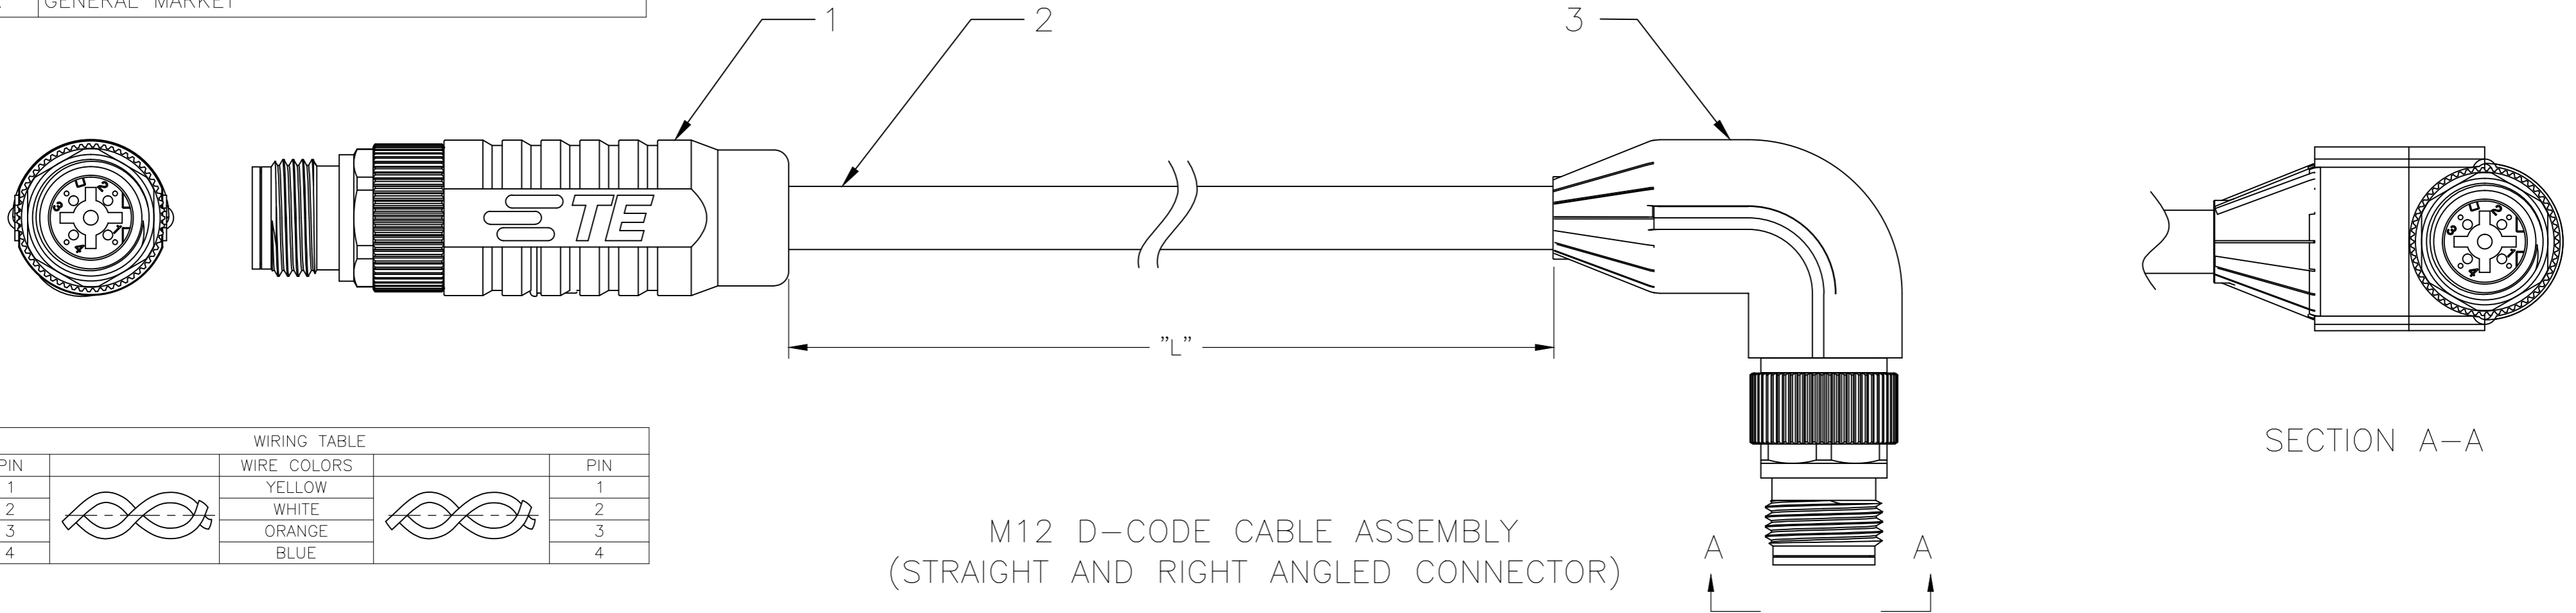

THIS DRAWING IS UNPUBLISHED.		RELEASED FOR PUBLICATION	
© COPYRIGHT - TE Connectivity		ALL RIGHTS RESERVED.	
PROJECT	PRJ-14-000004825		
PART NO.	X-2322422-X		
DESCRIPTION	M12 D-4 CODE CABLE ASSY. (PLUG-PLUG) CAT 5E		
CUSTOMER	GENERAL MARKET		

REVISIONS				
P	LTR	DESCRIPTION	DATE	APVD
A		INITIAL RELEASE	07JUL2017	KK ES

SL.NO	CODE	ASSY. PART NO.	M12 CONNECTOR 1 PART NO.	M12 CONNECTOR 2 PART NO.	DESCRIPTION	CABLE TYPE	CABLE PART NO.	CABLE LENGTH "L" IN "m"	NO. OF POSITIONS
1	D4-CODE	2322422-1			M12 D-4-M CABLE ASSY. (PLUG-PLUG) 1M CABLE			1.0	4
2	D4-CODE	2322422-2			M12 D-4-M CABLE ASSY. (PLUG-PLUG) 1.5M CABLE			1.5	4
3	D4-CODE	2322422-3			M12 D-4-M CABLE ASSY. (PLUG-PLUG) 2M CABLE			2.0	4
4	D4-CODE	2322422-4			M12 D-4-M CABLE ASSY. (PLUG-PLUG) 2.5M CABLE			2.5	4
5	D4-CODE	2322422-5			M12 D-4-M CABLE ASSY. (PLUG-PLUG) 3M CABLE			3.0	4
6	D4-CODE	2322422-6			M12 D-4-M CABLE ASSY. (PLUG-PLUG) 3.5M CABLE			3.5	4
7	D4-CODE	2322422-7			M12 D-4-M CABLE ASSY. (PLUG-PLUG) 4M CABLE			4.0	4
8	D4-CODE	2322422-8			M12 D-4-M CABLE ASSY. (PLUG-PLUG) 4.5M CABLE			4.5	4
9	D4-CODE	2322422-9			M12 D-4-M CABLE ASSY. (PLUG-PLUG) 5M CABLE			5.0	4
10	D4-CODE	1-2322422-0			M12 D-4-M CABLE ASSY. (PLUG-PLUG) 5.5M CABLE			5.5	4
11	D4-CODE	1-2322422-1			M12 D-4-M CABLE ASSY. (PLUG-PLUG) 6M CABLE			6.0	4
12	D4-CODE	1-2322422-2			M12 D-4-M CABLE ASSY. (PLUG-PLUG) 6.5M CABLE			6.5	4
13	D4-CODE	1-2322422-3			M12 D-4-M CABLE ASSY. (PLUG-PLUG) 7M CABLE			7.0	4
14	D4-CODE	1-2322422-4			M12 D-4-M CABLE ASSY. (PLUG-PLUG) 7.5M CABLE			7.5	4
15	D4-CODE	1-2322422-5			M12 D-4-M CABLE ASSY. (PLUG-PLUG) 8M CABLE			8.0	4
16	D4-CODE	1-2322422-6			M12 D-4-M CABLE ASSY. (PLUG-PLUG) 8.5M CABLE			8.5	4
17	D4-CODE	1-2322422-7			M12 D-4-M CABLE ASSY. (PLUG-PLUG) 9M CABLE			9.0	4
18	D4-CODE	1-2322422-8			M12 D-4-M CABLE ASSY. (PLUG-PLUG) 9.5M CABLE			9.5	4
19	D4-CODE	1-2322422-9	2-2823445-1 (STRAIGHT)	1-2823588-3 (RIGHT ANGLE)	M12 D-4-M CABLE ASSY. (PLUG-PLUG) 10M CABLE	TE CAT 5E CABLE	2320808-1	10.0	4
20	D4-CODE	2-2322422-0			M12 D-4-M CABLE ASSY. (PLUG-PLUG) 10.5M CABLE			10.5	4
21	D4-CODE	2-2322422-1			M12 D-4-M CABLE ASSY. (PLUG-PLUG) 11M CABLE			11.0	4
22	D4-CODE	2-2322422-2			M12 D-4-M CABLE ASSY. (PLUG-PLUG) 11.5M CABLE			11.5	4
23	D4-CODE	2-2322422-3			M12 D-4-M CABLE ASSY. (PLUG-PLUG) 12M CABLE			12.0	4
24	D4-CODE	2-2322422-4			M12 D-4-M CABLE ASSY. (PLUG-PLUG) 12.5M CABLE			12.5	4
25	D4-CODE	2-2322422-5			M12 D-4-M CABLE ASSY. (PLUG-PLUG) 13M CABLE			13.0	4
26	D4-CODE	2-2322422-6			M12 D-4-M CABLE ASSY. (PLUG-PLUG) 13.5M CABLE			13.5	4
27	D4-CODE	2-2322422-7			M12 D-4-M CABLE ASSY. (PLUG-PLUG) 14M CABLE			14.0	4
28	D4-CODE	2-2322422-8			M12 D-4-M CABLE ASSY. (PLUG-PLUG) 14.5M CABLE			14.5	4
29	D4-CODE	2-2322422-9			M12 D-4-M CABLE ASSY. (PLUG-PLUG) 15M CABLE			15.0	4
30	D4-CODE	3-2322422-0			M12 D-4-M CABLE ASSY. (PLUG-PLUG) 15.5M CABLE			15.5	4
31	D4-CODE	3-2322422-1			M12 D-4-M CABLE ASSY. (PLUG-PLUG) 16M CABLE			16.0	4
32	D4-CODE	3-2322422-2			M12 D-4-M CABLE ASSY. (PLUG-PLUG) 16.5M CABLE			16.5	4
33	D4-CODE	3-2322422-3			M12 D-4-M CABLE ASSY. (PLUG-PLUG) 17M CABLE			17.0	4
34	D4-CODE	3-2322422-4			M12 D-4-M CABLE ASSY. (PLUG-PLUG) 17.5M CABLE			17.5	4
35	D4-CODE	3-2322422-5			M12 D-4-M CABLE ASSY. (PLUG-PLUG) 18M CABLE			18.0	4
36	D4-CODE	3-2322422-6			M12 D-4-M CABLE ASSY. (PLUG-PLUG) 18.5M CABLE			18.5	4
37	D4-CODE	3-2322422-7			M12 D-4-M CABLE ASSY. (PLUG-PLUG) 19M CABLE			19.0	4
38	D4-CODE	3-2322422-8			M12 D-4-M CABLE ASSY. (PLUG-PLUG) 19.5M CABLE			19.5	4
39	D4-CODE	3-2322422-9			M12 D-4-M CABLE ASSY. (PLUG-PLUG) 20M CABLE			20.0	4