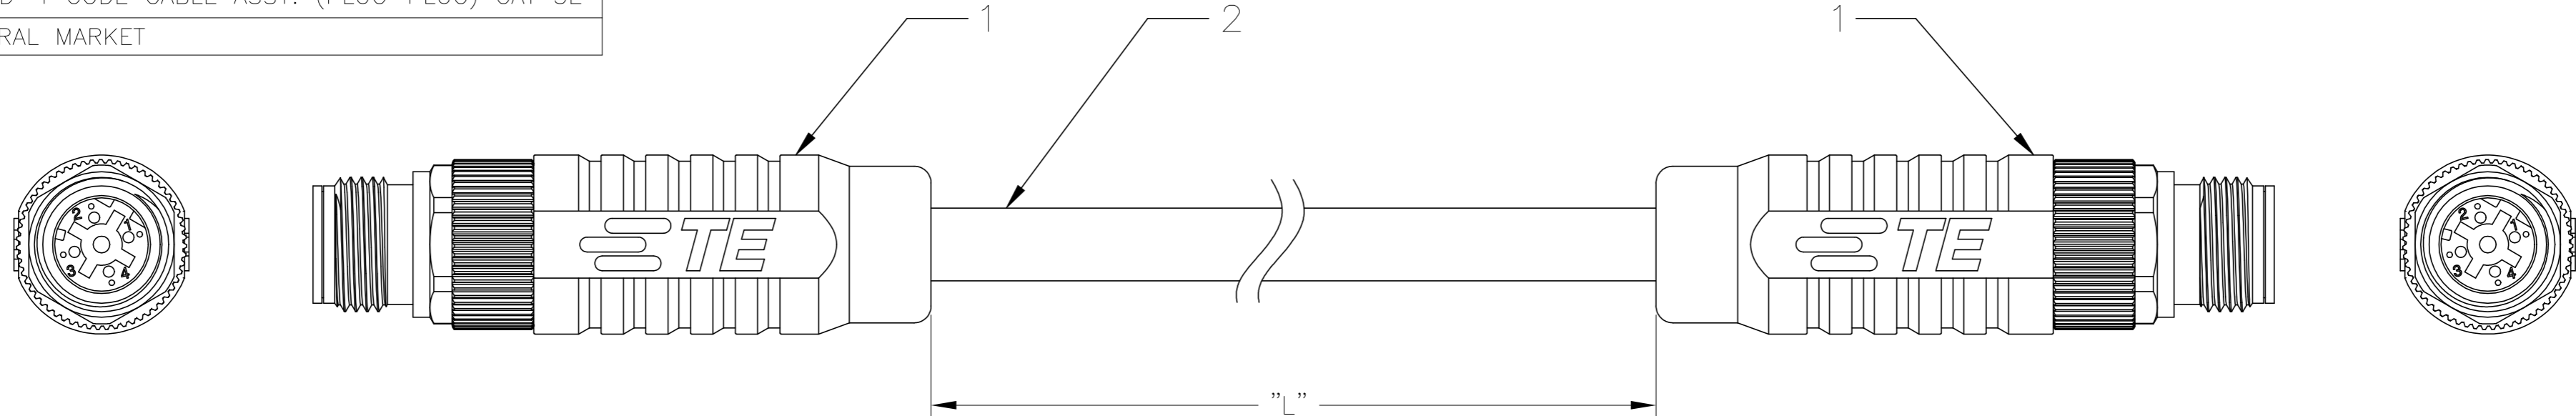

4

3

2

1

THIS DRAWING IS UNPUBLISHED.		RELEASED FOR PUBLICATION	
COPYRIGHT - A		ALL RIGHTS RESERVED.	
PROJECT	PRJ-14-000004825		
PART NO.	X-2322330-X		
DESCRIPTION	M12 D-4 CODE CABLE ASSY. (PLUG-PLUG) CAT 5E		
CUSTOMER	GENERAL MARKET		

REVISIONS				
P	LTR	DESCRIPTION	DATE	APVD
	A1	INTRODUCTION OF NEW DASH VARIANT, -99	24SEP2019	GK SE

M12 D-CODE CABLE ASSEMBLY
(STRAIGHT CONNECTOR)

WIRING TABLE			
PIN		WIRE COLORS	PIN
1		YELLOW	1
2		WHITE	2
3		ORANGE	3
4		BLUE	4

SECTIONAL PICTORIAL VIEW OF THE CABLE

PICTORIAL VIEW

SL.NO.	PART NO.	DESCRIPTION	QTY
1	2-2823445-1	M12 D-CODED M-8 MALE CONNECTOR	2
2	2320808-1	TE CAT 5E CABLE (COLOR: BLUE)	METER (REF. TABLE)

THIS DRAWING IS A CONTROLLED DOCUMENT.		DWN KIRAN K 07JUL2017	TE Connectivity	
DIMENSIONS: mm		CHK KIRAN K 07JUL2017		
TOLERANCES UNLESS OTHERWISE SPECIFIED:		APVD E STELLINGA 07JUL2017	NAME M12 D-4-M CODE CABLE ASSEMBLY CAT 5E (PLUG-PLUG)	
0 PLC ± -		PRODUCT SPEC	SIZE CAGE CODE DRAWING NO RESTRICTED TO	
1 PLC ± -		APPLICATION SPEC	A2 00779 C=2322330	
2 PLC ± -		WEIGHT	CUSTOMER DRAWING	
3 PLC ± -		SCALE NTS	SHEET 1 OF 1	
4 PLC ± -		REV A1		
ANGLES ± -				
MATERIAL				
FINISH				