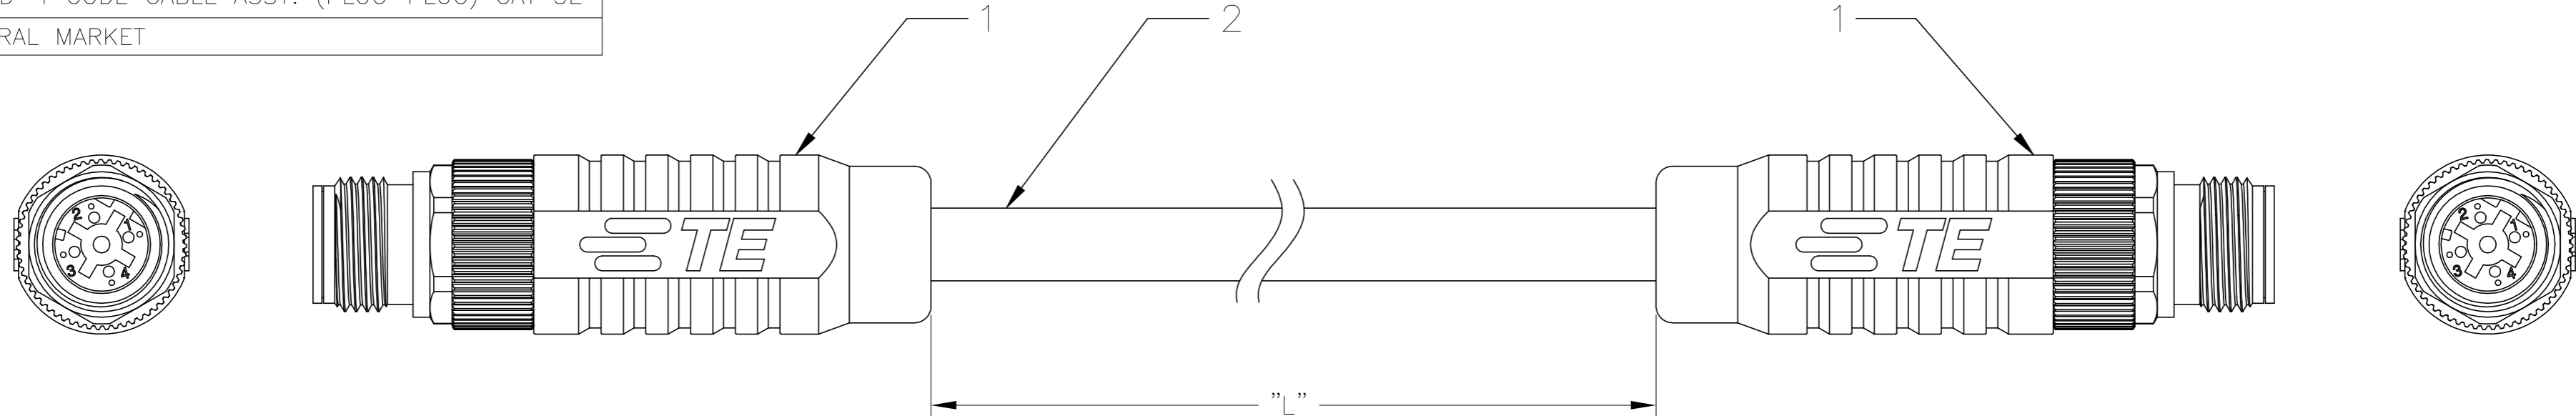

4

3

2

1

THIS DRAWING IS UNPUBLISHED.		RELEASED FOR PUBLICATION	
© COPYRIGHT - A		ALL RIGHTS RESERVED.	
PROJECT	PRJ-14-000004825		
PART NO.	X-2322330-X		
DESCRIPTION	M12 D-4 CODE CABLE ASSY. (PLUG-PLUG) CAT 5E		
CUSTOMER	GENERAL MARKET		

REVISIONS				
P	LTR	DESCRIPTION	DATE	APVD
	A1	INTRODUCTION OF NEW DASH VARIANT, -99	24SEP2019	GK SE

M12 D-CODE CABLE ASSEMBLY  
(STRAIGHT CONNECTOR)

WIRING TABLE			
PIN		WIRE COLORS	PIN
1		YELLOW	1
2		WHITE	2
3		ORANGE	3
4		BLUE	4

SECTIONAL PICTORIAL VIEW OF THE CABLE

PICTORIAL VIEW

SL.NO.	PART NO.	DESCRIPTION	QTY
1	2-2823445-1	M12 D-CODED M-8 MALE CONNECTOR	2
2	2320808-1	TE CAT 5E CABLE (COLOR: BLUE)	METER (REF. TABLE)

THIS DRAWING IS A CONTROLLED DOCUMENT.		DWN KIRAN K 07JUL2017	TE Connectivity	
DIMENSIONS: mm		CHK KIRAN K 07JUL2017		
TOLERANCES UNLESS OTHERWISE SPECIFIED:		APVD E STELLINGA 07JUL2017	NAME M12 D-4-M CODE CABLE ASSEMBLY CAT 5E (PLUG-PLUG)	
0 PLC ± -		PRODUCT SPEC	SIZE CAGE CODE DRAWING NO RESTRICTED TO	
1 PLC ± -		APPLICATION SPEC	A2 00779 C=2322330	
2 PLC ± -		WEIGHT	SCALE NTS SHEET 1 OF 1 REV A1	
3 PLC ± -		CUSTOMER DRAWING		
4 PLC ± -				
ANGLES ± -				
FINISH				