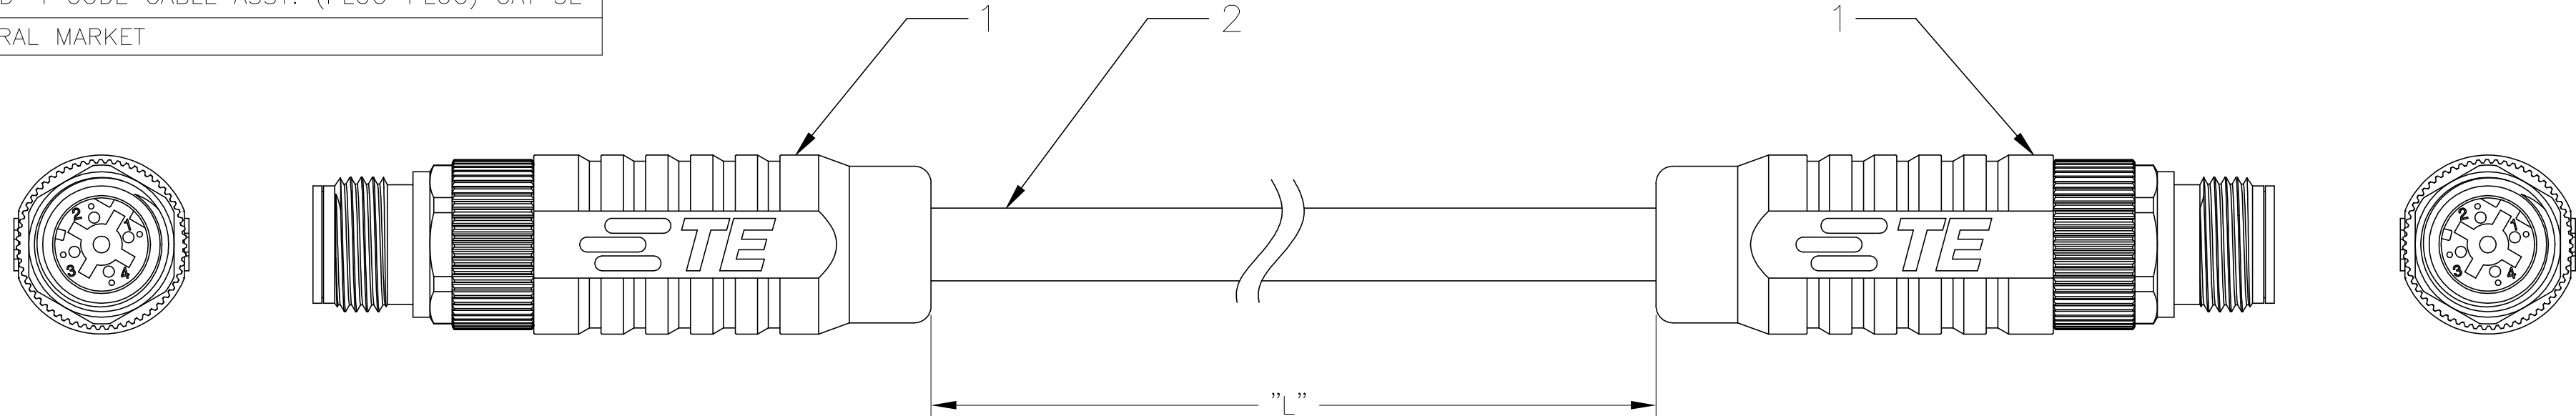

4

3

2

1

THIS DRAWING IS UNPUBLISHED.		RELEASED FOR PUBLICATION	
© COPYRIGHT - A		ALL RIGHTS RESERVED.	
PROJECT	PRJ-14-000004825		
PART NO.	X-2322330-X		
DESCRIPTION	M12 D-4 CODE CABLE ASSY. (PLUG-PLUG) CAT 5E		
CUSTOMER	GENERAL MARKET		

REVISIONS				
P	LTR	DESCRIPTION	DATE	APVD
	A1	INTRODUCTION OF NEW DASH VARIANT, -99	24SEP2019	GK SE

M12 D-CODE CABLE ASSEMBLY
(STRAIGHT CONNECTOR)

WIRING TABLE			
PIN		WIRE COLORS	PIN
1		YELLOW	1
2		WHITE	2
3		ORANGE	3
4		BLUE	4

SECTIONAL PICTORIAL VIEW OF THE CABLE

PICTORIAL VIEW

SL.NO.	PART NO.	DESCRIPTION	QTY
1	2-2823445-1	M12 D-CODED M-8 MALE CONNECTOR	2
2	2320808-1	TE CAT 5E CABLE (COLOR: BLUE)	METER (REF. TABLE)

THIS DRAWING IS A CONTROLLED DOCUMENT.		DWN KIRAN K 07JUL2017	TE Connectivity	
DIMENSIONS: mm		CHK KIRAN K 07JUL2017		
TOLERANCES UNLESS OTHERWISE SPECIFIED:		APVD E STELLINGA 07JUL2017	NAME M12 D-4-M CODE CABLE ASSEMBLY CAT 5E (PLUG-PLUG)	
0 PLC ± -		PRODUCT SPEC	SIZE CAGE CODE DRAWING NO RESTRICTED TO	
1 PLC ± -		APPLICATION SPEC	A2 00779 C=2322330	
2 PLC ± -		WEIGHT	SCALE NTS SHEET 1 OF 1 REV A1	
3 PLC ± -		CUSTOMER DRAWING		
4 PLC ± -				
ANGLES ± -				
FINISH				