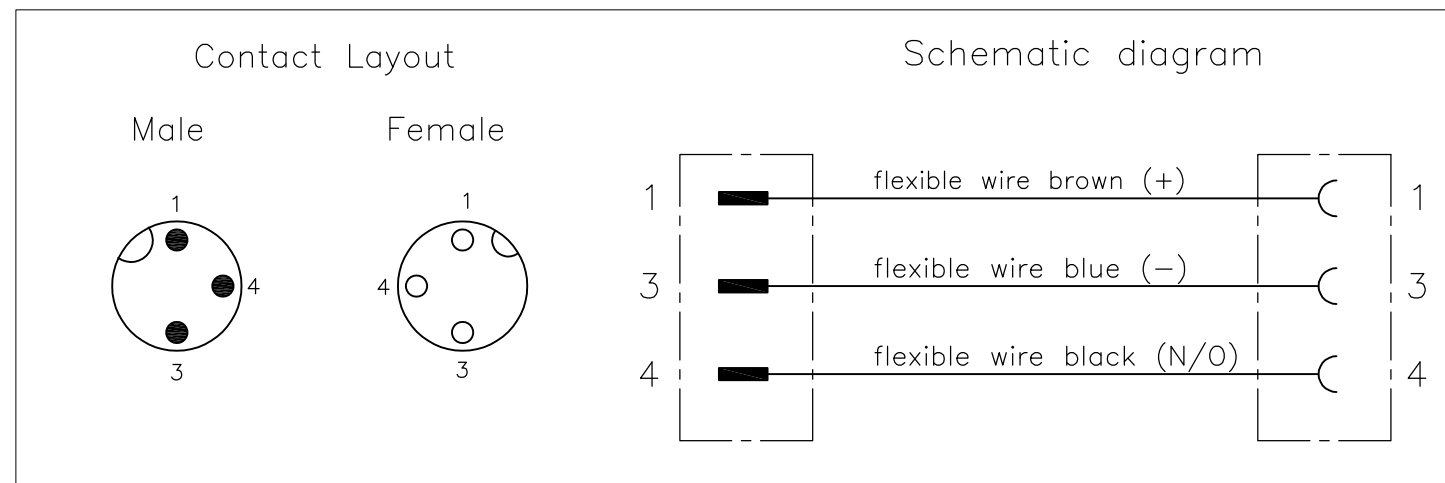

NOTES:
 Tolerances cable lengths:
 0m to 0.5m +30mm
 0.5m to 1.0m +50mm
 1.0m to 3.0m +100mm
 < 3.0m +1.5%

TECHNICAL DATA	
Operating voltage	max. 250 V AC/DC
Operating current per contact	max. 4 A
Locking of ports	Screw thread M12 x 1 mm (recommended torque 0.6 Nm) self-securing
Protection	IP65 and IP67 when plugged and screwed down (EN 60529)