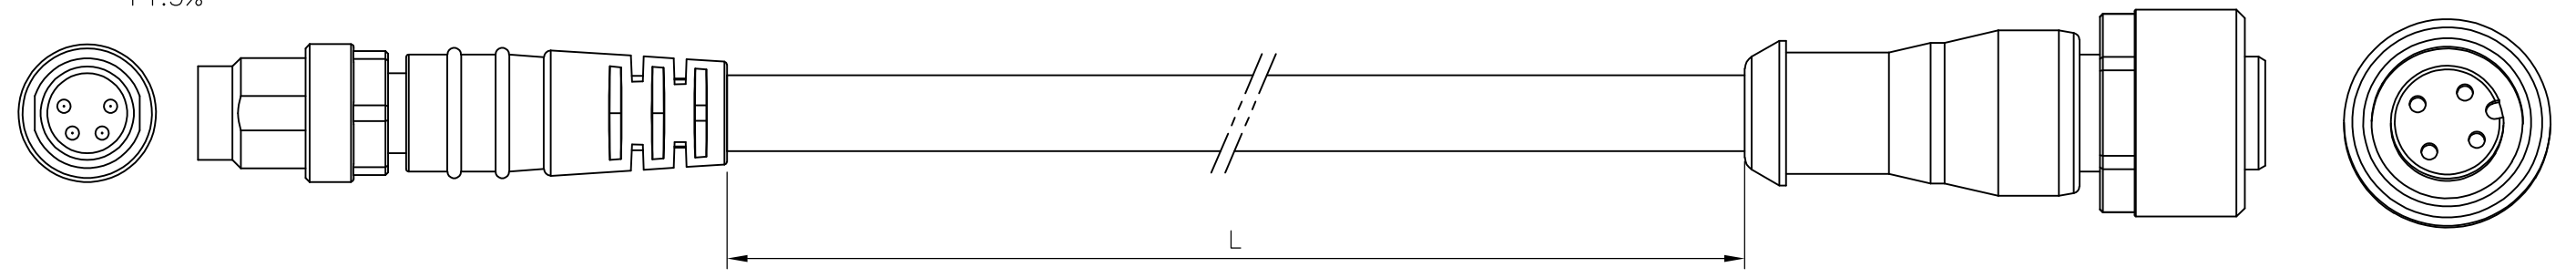

NOTES:
 Tolerances cable lengths:
 0m to 0.5m +30mm
 0.5m to 1.0m +50mm
 1.0m to 3.0m +100mm
 < 3.0m +1.5%

TECHNICAL DATA	
Operating voltage	max. 30 V AC/DC
Operating current per contact	max. 4 A
Locking of ports	Screw thread M8/M12 x 1 mm (recommended torque 0.4/0.6 Nm), self-securing
Protection	IP65 and IP67 when plugged and screwed down (EN 60529)

PUR CABLE	
No./diameter of wires	4 x 0.25 mm ²
Wire isolation	PP (br, wh, bl, bk)
C-track properties	5 million
Jacket	PUR (UL/CSA)
Outer diameter	approx. 4.4 mm
Bend radius (moving)	10 x outer diameter
Temperature range (fixed)	-40...+80 °C
Temperature range (mobile)	-25...+80 °C

LENGTH "L"	MATERIAL	JACKET COLOR	TE PN	DESCRIPTION	ITEM
4 pos	PVC	Black	1-2273109-5	4x24AWG PVC 2.0m	10
			1-2273109-4	4x24AWG PVC 1.5m	9
			1-2273109-3	4x24AWG PVC 1.0m	8
			1-2273109-2	4x24AWG PVC 0.6m	7
			1-2273109-1	4x24AWG PVC 0.3m	6
4 pos	PUR	Black	2273109-5	4x24AWG PUR 2.0m	5
			2273109-4	4x24AWG PUR 1.5m	4
			2273109-3	4x24AWG PUR 1.0m	3
			2273109-2	4x24AWG PUR 0.6m	2
			2273109-1	4x24AWG PUR 0.3m	1