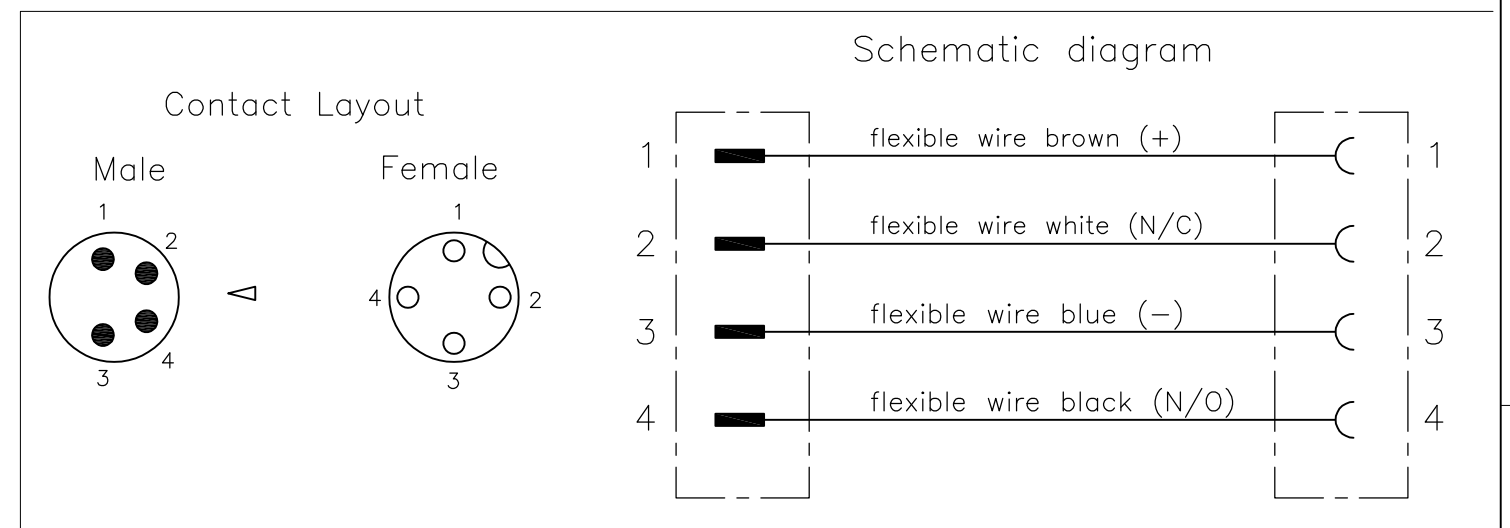

NOTES:
 Tolerances cable lengths:
 0m to 0.5m +30mm
 0.5m to 1.0m +50mm
 1.0m to 3.0m +100mm
 < 3.0m +1.5%

TECHNICAL DATA	
Operating voltage	max. 30 V AC/DC
Operating current per contact	max. 4 A
Locking of ports	Screw thread M8/M12 x 1 mm (recommended torque 0.4/0.6 Nm), self-securing
Protection	IP65 and IP67 when plugged and screwed down (EN 60529)

LENGTH "L"	MATERIAL	JACKET COLOR	TE PN	DESCRIPTION	ITEM
4 pos	PVC	Black	1-2273109-5	4x24AWG PVC 2.0m	10
			1-2273109-4	4x24AWG PVC 1.5m	9
			1-2273109-3	4x24AWG PVC 1.0m	8
			1-2273109-2	4x24AWG PVC 0.6m	7
			1-2273109-1	4x24AWG PVC 0.3m	6
4 pos	PUR	Black	2273109-5	4x24AWG PUR 2.0m	5
			2273109-4	4x24AWG PUR 1.5m	4
			2273109-3	4x24AWG PUR 1.0m	3
			2273109-2	4x24AWG PUR 0.6m	2
			2273109-1	4x24AWG PUR 0.3m	1