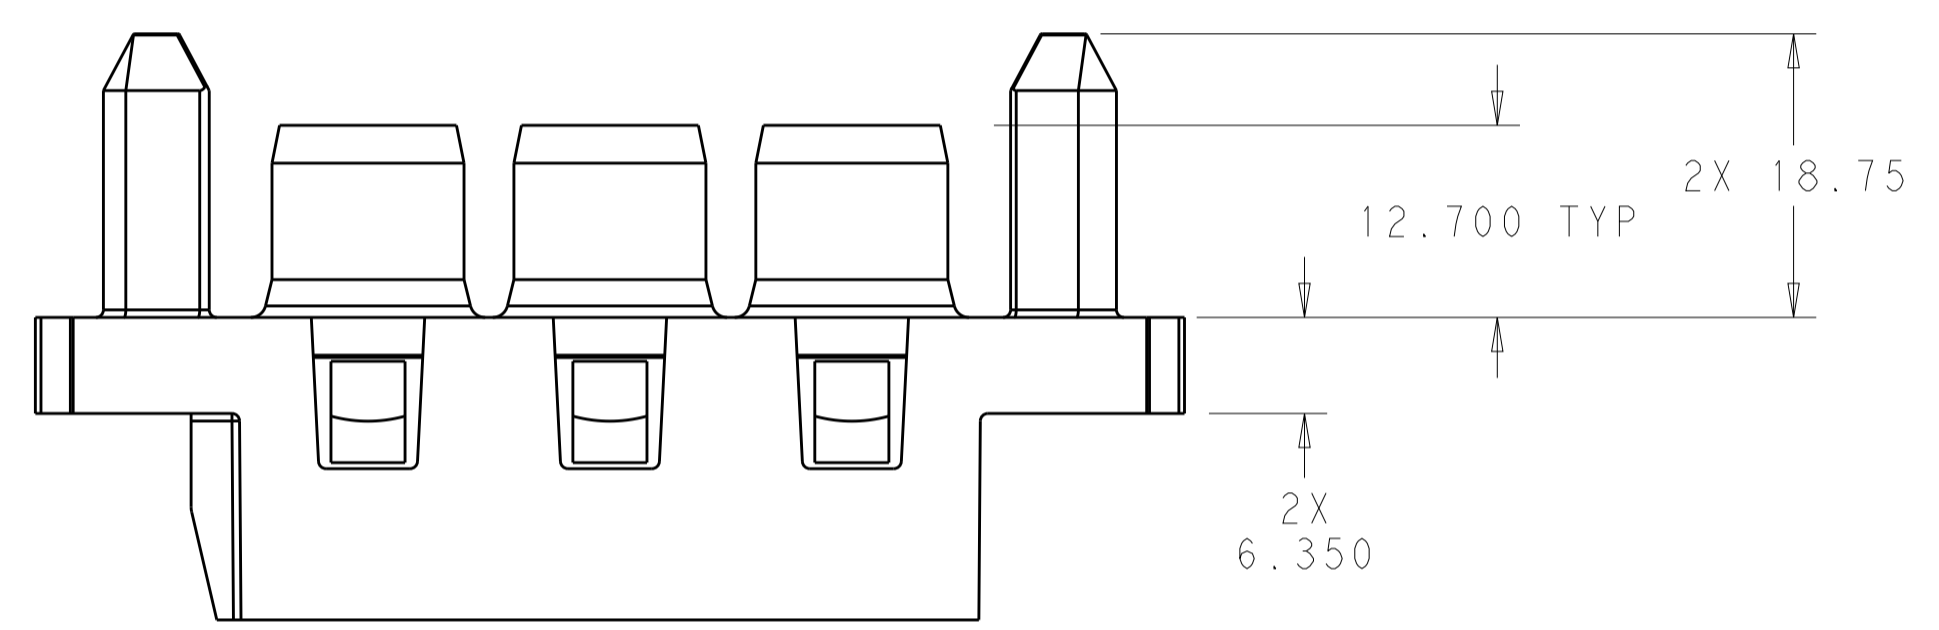

LOC		DIST		REVISIONS			
				REV	DATE	BY	APPV
		1		PROPOSED	18FEB2015	RT	EW

- △ HOUSING: THERMOPLASTIC, COLOR BLACK, FLAMMABILITY RATING UL 94 V-0.
- △ THIS ASSEMBLY TO MATE WITH TEC PART NUMBER 2212309-1.
- 3. RECOMMENDED SHOULDER SCREW:
 2212056, FLOAT MOUNT
 2212055, FIXED MOUNT
- △ RECOMMENDED PANEL CUTOUT FOR FRONT PANEL MOUNT APPLICATION.
 RECOMMENDED PANEL THICKNESS 1.5 TO 1.78.
- △ DATE CODE AND PART NUMBER IN APPROXIMATE AREA SHOWN.

SCALE 1:1
 FULLY MATED ASSEMBLIES △

CONNECTOR, SOCKET, FORGE 0x#0,6x#4,0x#8,0x#12,0x#22,	2212311-1
DESCRIPTION	PART NO.

THIS PRINT IS
PRELIMINARY
 UNQUALIFIED PRODUCT
 CONTACT PRODUCT ENGINEERING
 BEFORE USING THIS PRINT

THIS DRAWING IS A CONTROLLED DOCUMENT.		OWN: R. TREA 18FEB2015	
DIMENSIONS: mm		CHK: E. WICKES 18FEB2015	
TOLERANCES UNLESS OTHERWISE SPECIFIED:		APPV: D. ORRIS 18FEB2015	
0 PLC ±N/A 1 PLC ±N/A 2 PLC ±0.25 3 PLC ±0.13 4 PLC ±N/A ANGLES ±N/A		NAME: CONNECTOR, SOCKET, FORGE 0x#0,6x#4,0x#8,0x#12,0x#22 CONFIGURATION PRODUCT SPEC: 108-2323 APPLICATION SPEC: 114-13299 WEIGHT: - FINISH: -	
MATERIAL: △	Customer Drawing	SIZE: A1	CAGE CODE: 00779 DRAWING NO: 2212311 RESTRICTED TO: - SCALE: 2:1 SHEET 1 OF 2 REV 1

LOC		DIST		REVISIONS			
P	LTN	DESCRIPTION	DATE	DMN	APVD		
-	-	SEE SHEET 1	-	-	-		

THIS DRAWING IS A CONTROLLED DOCUMENT.		DMN R. IREA 18FEB2015	 TE Connectivity
DIMENSIONS: mm		CHK E. WICKES 18FEB2015	
TOLERANCES UNLESS OTHERWISE SPECIFIED:		APVD D. ORRIS 18FEB2015	NAME CONNECTOR, SOCKET, FORGE 0x#0, 6x#4, 0x#8, 0x#12, 0x#22 CONFIGURATION
0 PLC ±N/A 1 PLC ±N/A 2 PLC ±0.25 3 PLC ±0.13 4 PLC ±N/A ANGLES ±N/A		PRODUCT SPEC 108-2323	SIZE A1
MATERIAL		APPLICATION SPEC 114-13299	CAGE CODE 00779
FINISH		WEIGHT	DRAWING NO 2212311
		Customer Drawing	RESTRICTED TO
		SCALE 2:1	SHEET 2 OF 2
			REV 1