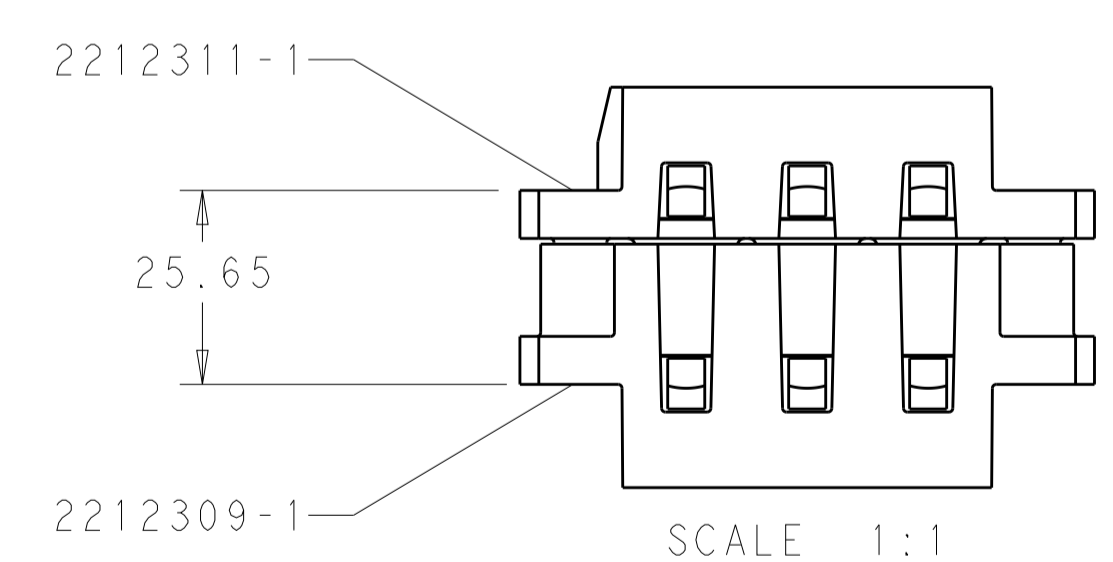

LOC		DIST		REVISIONS			
				REV	DATE	BY	APPV
		1		PROPOSED	18FEB2015	RT	EW

- △ HOUSING: THERMOPLASTIC, COLOR BLACK, FLAMMABILITY RATING UL 94 V-0.
- △ THIS ASSEMBLY TO MATE WITH TEC PART NUMBER 2212309-1.
- 3. RECOMMENDED SHOULDER SCREW:
 2212056, FLOAT MOUNT
 2212055, FIXED MOUNT
- △ RECOMMENDED PANEL CUTOUT FOR FRONT PANEL MOUNT APPLICATION.
 RECOMMENDED PANEL THICKNESS 1.5 TO 1.78.
- △ DATE CODE AND PART NUMBER IN APPROXIMATE AREA SHOWN.

SCALE 1:1
 FULLY MATED ASSEMBLIES △

CONNECTOR, SOCKET, FORGE 0x#0,6x#4,0x#8,0x#12,0x#22,	2212311-1
DESCRIPTION	PART NO.

THIS PRINT IS
PRELIMINARY
 UNQUALIFIED PRODUCT
 CONTACT PRODUCT ENGINEERING
 BEFORE USING THIS PRINT

THIS DRAWING IS A CONTROLLED DOCUMENT.		OWN: R. TREA 18FEB2015	
DIMENSIONS: mm		CHK: E. WICKES 18FEB2015	
TOLERANCES UNLESS OTHERWISE SPECIFIED:		APPV: D. ORRIS 18FEB2015	
0 PLC ±N/A 1 PLC ±N/A 2 PLC ±0.25 3 PLC ±0.13 4 PLC ±N/A ANGLES ±N/A		NAME: CONNECTOR, SOCKET, FORGE 0x#0,6x#4,0x#8,0x#12,0x#22 CONFIGURATION PRODUCT SPEC: 108-2323 APPLICATION SPEC: 114-13299 WEIGHT: - FINISH: -	
MATERIAL: △	Customer Drawing	SIZE: A1	CAGE CODE: 00779 DRAWING NO: 2212311 RESTRICTED TO: - SCALE: 2:1 SHEET 1 OF 2 REV 1

LOC		DIST		REVISIONS			
P	LTN	DESCRIPTION	DATE	DMN	APVD		
-	-	SEE SHEET 1	-	-	-		

THIS DRAWING IS A CONTROLLED DOCUMENT.		DMN R. IREA 18FEB2015	 TE Connectivity
DIMENSIONS: mm		CHK E. WICKES 18FEB2015	
TOLERANCES UNLESS OTHERWISE SPECIFIED:		APVD D. ORRIS 18FEB2015	NAME CONNECTOR, SOCKET, FORGE 0x#0, 6x#4, 0x#8, 0x#12, 0x#22 CONFIGURATION
0 PLC ±N/A 1 PLC ±N/A 2 PLC ±0.25 3 PLC ±0.13 4 PLC ±N/A ANGLES ±N/A		PRODUCT SPEC 108-2323	SIZE A1
MATERIAL		APPLICATION SPEC 114-13299	CAGE CODE 00779
FINISH		WEIGHT	DRAWING NO 2212311
		Customer Drawing	RESTRICTED TO
		SCALE 2:1	SHEET 2 OF 2
			REV 1