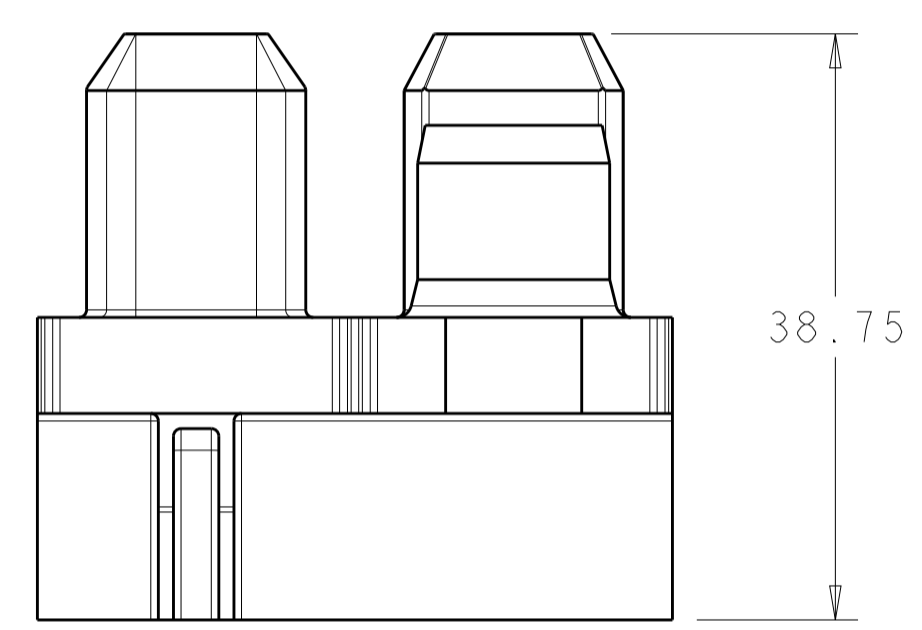

LOC		DIST		REVISIONS			
				REV	DATE	BY	APPV
		1		PROPOSED	18FEB2015	RT	EW

- △ HOUSING: THERMOPLASTIC, COLOR BLACK, FLAMMABILITY RATING UL 94 V-0.
- △ THIS ASSEMBLY TO MATE WITH TEC PART NUMBER 2212309-1.
- 3. RECOMMENDED SHOULDER SCREW:
 2212056, FLOAT MOUNT
 2212055, FIXED MOUNT
- △ RECOMMENDED PANEL CUTOUT FOR FRONT PANEL MOUNT APPLICATION.
 RECOMMENDED PANEL THICKNESS 1.5 TO 1.78.
- △ DATE CODE AND PART NUMBER IN APPROXIMATE AREA SHOWN.

SCALE 1:1
 FULLY MATED ASSEMBLIES △

CONNECTOR, SOCKET, FORGE 0x#0,6x#4,0x#8,0x#12,0x#22,	2212311-1
DESCRIPTION	PART NO.

THIS PRINT IS
PRELIMINARY
 UNQUALIFIED PRODUCT
 CONTACT PRODUCT ENGINEERING
 BEFORE USING THIS PRINT

THIS DRAWING IS A CONTROLLED DOCUMENT.		OWN: R. TREA 18FEB2015	
DIMENSIONS: mm		CHK: E. WICKES 18FEB2015	
TOLERANCES UNLESS OTHERWISE SPECIFIED:		APPV: D. ORRIS 18FEB2015	
0 PLC ±N/A 1 PLC ±N/A 2 PLC ±0.25 3 PLC ±0.13 4 PLC ±N/A ANGLES ±N/A		NAME: CONNECTOR, SOCKET, FORGE 0x#0,6x#4,0x#8,0x#12,0x#22 CONFIGURATION PRODUCT SPEC: 108-2323 APPLICATION SPEC: 114-13299 WEIGHT: - FINISH: -	
MATERIAL: △	Customer Drawing	SIZE: A1	CAGE CODE: 00779 DRAWING NO: 2212311 RESTRICTED TO: - SCALE: 2:1 SHEET 1 OF 2 REV 1

LOC		DIST		REVISIONS			
P	LTN	DESCRIPTION	DATE	DMN	APVD		
-	-	SEE SHEET 1	-	-	-		

THIS DRAWING IS A CONTROLLED DOCUMENT.		DMN R. IREA 18FEB2015	 TE Connectivity
DIMENSIONS: mm		CHK E. WICKES 18FEB2015	
TOLERANCES UNLESS OTHERWISE SPECIFIED:		APVD D. ORRIS 18FEB2015	NAME CONNECTOR, SOCKET, FORGE 0x#0, 6x#4, 0x#8, 0x#12, 0x#22 CONFIGURATION
0 PLC ±N/A 1 PLC ±N/A 2 PLC ±0.25 3 PLC ±0.13 4 PLC ±N/A ANGLES ±N/A		PRODUCT SPEC 108-2323	SIZE A1
MATERIAL		APPLICATION SPEC 114-13299	CAGE CODE 00779
FINISH		WEIGHT	DRAWING NO 2212311
		Customer Drawing	RESTRICTED TO
		SCALE 2:1	SHEET 2 OF 2
			REV 1