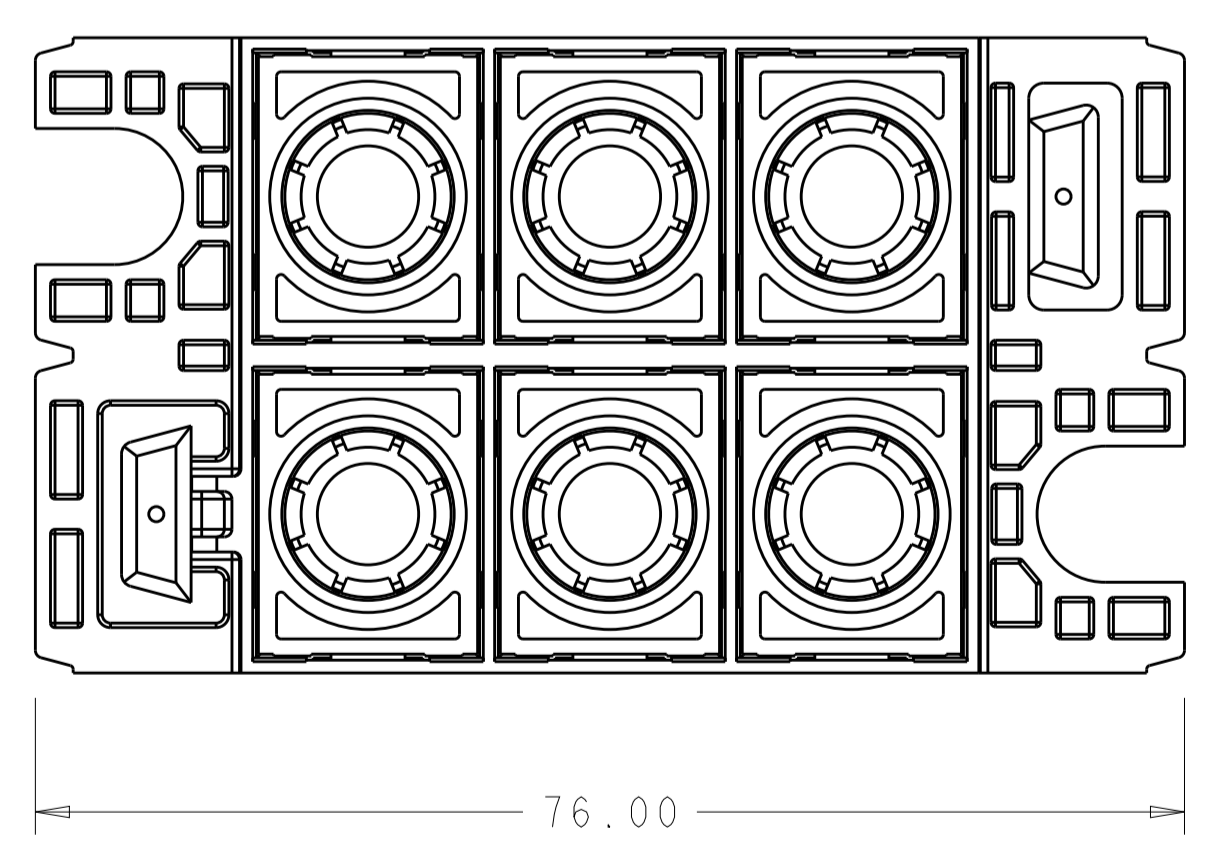

LOC		DIST		REVISIONS			
				REV	DATE	BY	APPV
		1		PROPOSED	18FEB2015	RT	EW

- △ HOUSING: THERMOPLASTIC, COLOR BLACK, FLAMMABILITY RATING UL 94 V-0.
- △ THIS ASSEMBLY TO MATE WITH TEC PART NUMBER 2212309-1.
- 3. RECOMMENDED SHOULDER SCREW:
 2212056, FLOAT MOUNT
 2212055, FIXED MOUNT
- △ RECOMMENDED PANEL CUTOUT FOR FRONT PANEL MOUNT APPLICATION.
 RECOMMENDED PANEL THICKNESS 1.5 TO 1.78.
- △ DATE CODE AND PART NUMBER IN APPROXIMATE AREA SHOWN.

SCALE 1:1
 FULLY MATED ASSEMBLIES △

CONNECTOR, SOCKET, FORGE 0x#0,6x#4,0x#8,0x#12,0x#22,	2212311-1
DESCRIPTION	PART NO.

THIS PRINT IS
PRELIMINARY
 UNQUALIFIED PRODUCT
 CONTACT PRODUCT ENGINEERING
 BEFORE USING THIS PRINT

THIS DRAWING IS A CONTROLLED DOCUMENT.		OWN: R. TREA 18FEB2015	
DIMENSIONS: mm		CHK: E. WICKES 18FEB2015	
TOLERANCES UNLESS OTHERWISE SPECIFIED:		APPV: D. ORRIS 18FEB2015	
0 PLC ±N/A 1 PLC ±N/A 2 PLC ±0.25 3 PLC ±0.13 4 PLC ±N/A ANGLES ±N/A		NAME: CONNECTOR, SOCKET, FORGE 0x#0,6x#4,0x#8,0x#12,0x#22 CONFIGURATION PRODUCT SPEC: 108-2323 APPLICATION SPEC: 114-13299 WEIGHT: - FINISH: -	
MATERIAL: △	Customer Drawing	SIZE: A1	CAGE CODE: 00779 DRAWING NO: 2212311 RESTRICTED TO: - SCALE: 2:1 SHEET 1 OF 2 REV 1

LOC		DIST		REVISIONS			
P	LTN	DESCRIPTION	DATE	DMN	APVD		
-	-	SEE SHEET 1	-	-	-		

THIS DRAWING IS A CONTROLLED DOCUMENT.		DMN R. IREA 18FEB2015	 TE Connectivity
DIMENSIONS: mm		CHK E. WICKES 18FEB2015	
TOLERANCES UNLESS OTHERWISE SPECIFIED:		APVD D. ORRIS 18FEB2015	NAME CONNECTOR, SOCKET, FORGE 0x#0, 6x#4, 0x#8, 0x#12, 0x#22 CONFIGURATION
0 PLC ±N/A 1 PLC ±N/A 2 PLC ±0.25 3 PLC ±0.13 4 PLC ±N/A ANGLES ±N/A		PRODUCT SPEC 108-2323	SIZE A1
MATERIAL		APPLICATION SPEC 114-13299	CAGE CODE 00779
FINISH		WEIGHT	DRAWING NO 2212311
		Customer Drawing	RESTRICTED TO
		SCALE 2:1	SHEET 2 OF 2
			REV 1