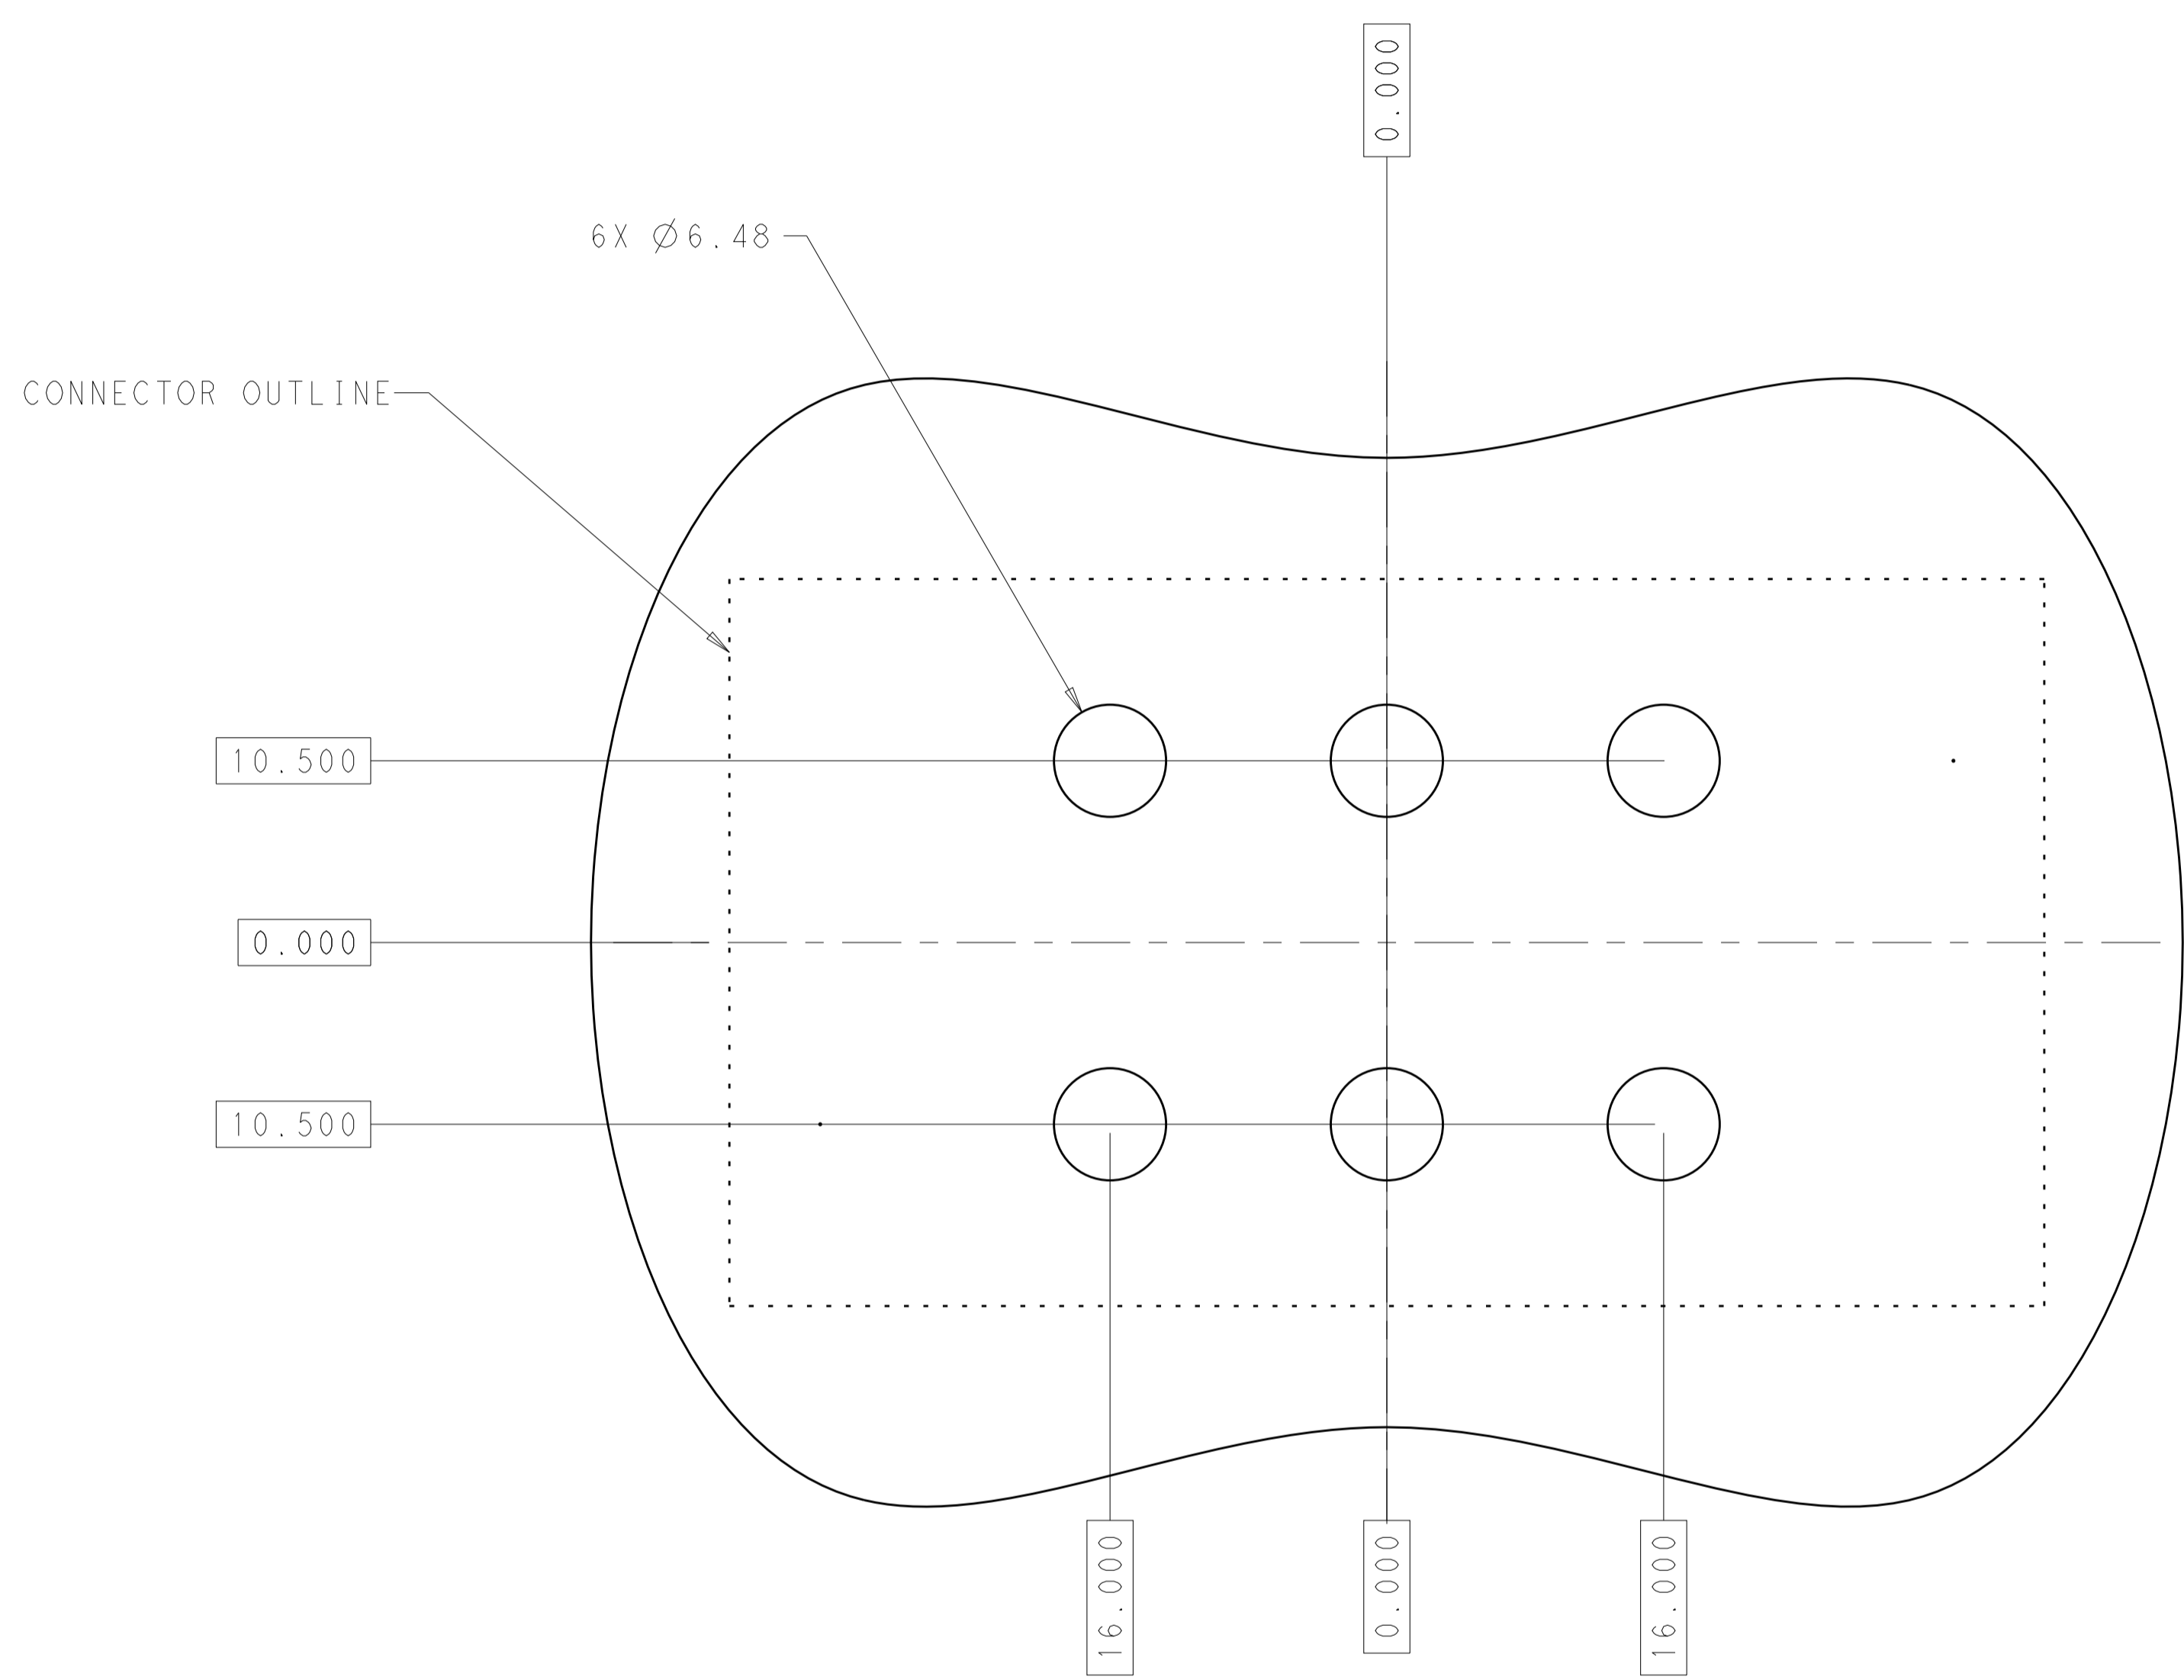

LOC		DIST		REVISIONS			
				REV	DATE	BY	APPV
		1		PROPOSED	18FEB2015	RT	EW

- △ HOUSING: THERMOPLASTIC, COLOR BLACK, FLAMMABILITY RATING UL 94 V-0.
- △ THIS ASSEMBLY TO MATE WITH TEC PART NUMBER 2212309-1.
- 3. RECOMMENDED SHOULDER SCREW:
 2212056, FLOAT MOUNT
 2212055, FIXED MOUNT
- △ RECOMMENDED PANEL CUTOUT FOR FRONT PANEL MOUNT APPLICATION.
 RECOMMENDED PANEL THICKNESS 1.5 TO 1.78.
- △ DATE CODE AND PART NUMBER IN APPROXIMATE AREA SHOWN.

SCALE 1:1
 FULLY MATED ASSEMBLIES △

CONNECTOR, SOCKET, FORGE 0x#0,6x#4,0x#8,0x#12,0x#22,	2212311-1
DESCRIPTION	PART NO.

THIS PRINT IS
PRELIMINARY
 UNQUALIFIED PRODUCT
 CONTACT PRODUCT ENGINEERING
 BEFORE USING THIS PRINT

THIS DRAWING IS A CONTROLLED DOCUMENT.		OWN: R. TREA 18FEB2015	
DIMENSIONS: mm		CHK: E. WICKES 18FEB2015	
TOLERANCES UNLESS OTHERWISE SPECIFIED:		APPV: D. ORRIS 18FEB2015	
0 PLC ±N/A 1 PLC ±N/A 2 PLC ±0.25 3 PLC ±0.13 4 PLC ±N/A ANGLES ±N/A		NAME: CONNECTOR, SOCKET, FORGE 0x#0,6x#4,0x#8,0x#12,0x#22 CONFIGURATION PRODUCT SPEC: 108-2323 APPLICATION SPEC: 114-13299 WEIGHT: - FINISH: -	
MATERIAL: △	Customer Drawing	SIZE: A1	CAGE CODE: 00779 DRAWING NO: 2212311 RESTRICTED TO: - SCALE: 2:1 SHEET 1 OF 2 REV 1

LOC		DIST		REVISIONS			
P	LTN	DESCRIPTION	DATE	DMN	APVD		
-	-	SEE SHEET 1	-	-	-		

THIS DRAWING IS A CONTROLLED DOCUMENT.		DMN R. IREA 18FEB2015	 TE Connectivity
DIMENSIONS: mm		CHK E. WICKES 18FEB2015	
TOLERANCES UNLESS OTHERWISE SPECIFIED:		APVD D. ORRIS 18FEB2015	NAME CONNECTOR, SOCKET, FORGE 0x#0, 6x#4, 0x#8, 0x#12, 0x#22 CONFIGURATION
0 PLC ±N/A 1 PLC ±N/A 2 PLC ±0.25 3 PLC ±0.13 4 PLC ±N/A ANGLES ±N/A		PRODUCT SPEC 108-2323	SIZE A1
MATERIAL		APPLICATION SPEC 114-13299	CAGE CODE 00779
FINISH		WEIGHT	DRAWING NO 2212311
		Customer Drawing	RESTRICTED TO
		SCALE 2:1	SHEET 2 OF 2
			REV 1