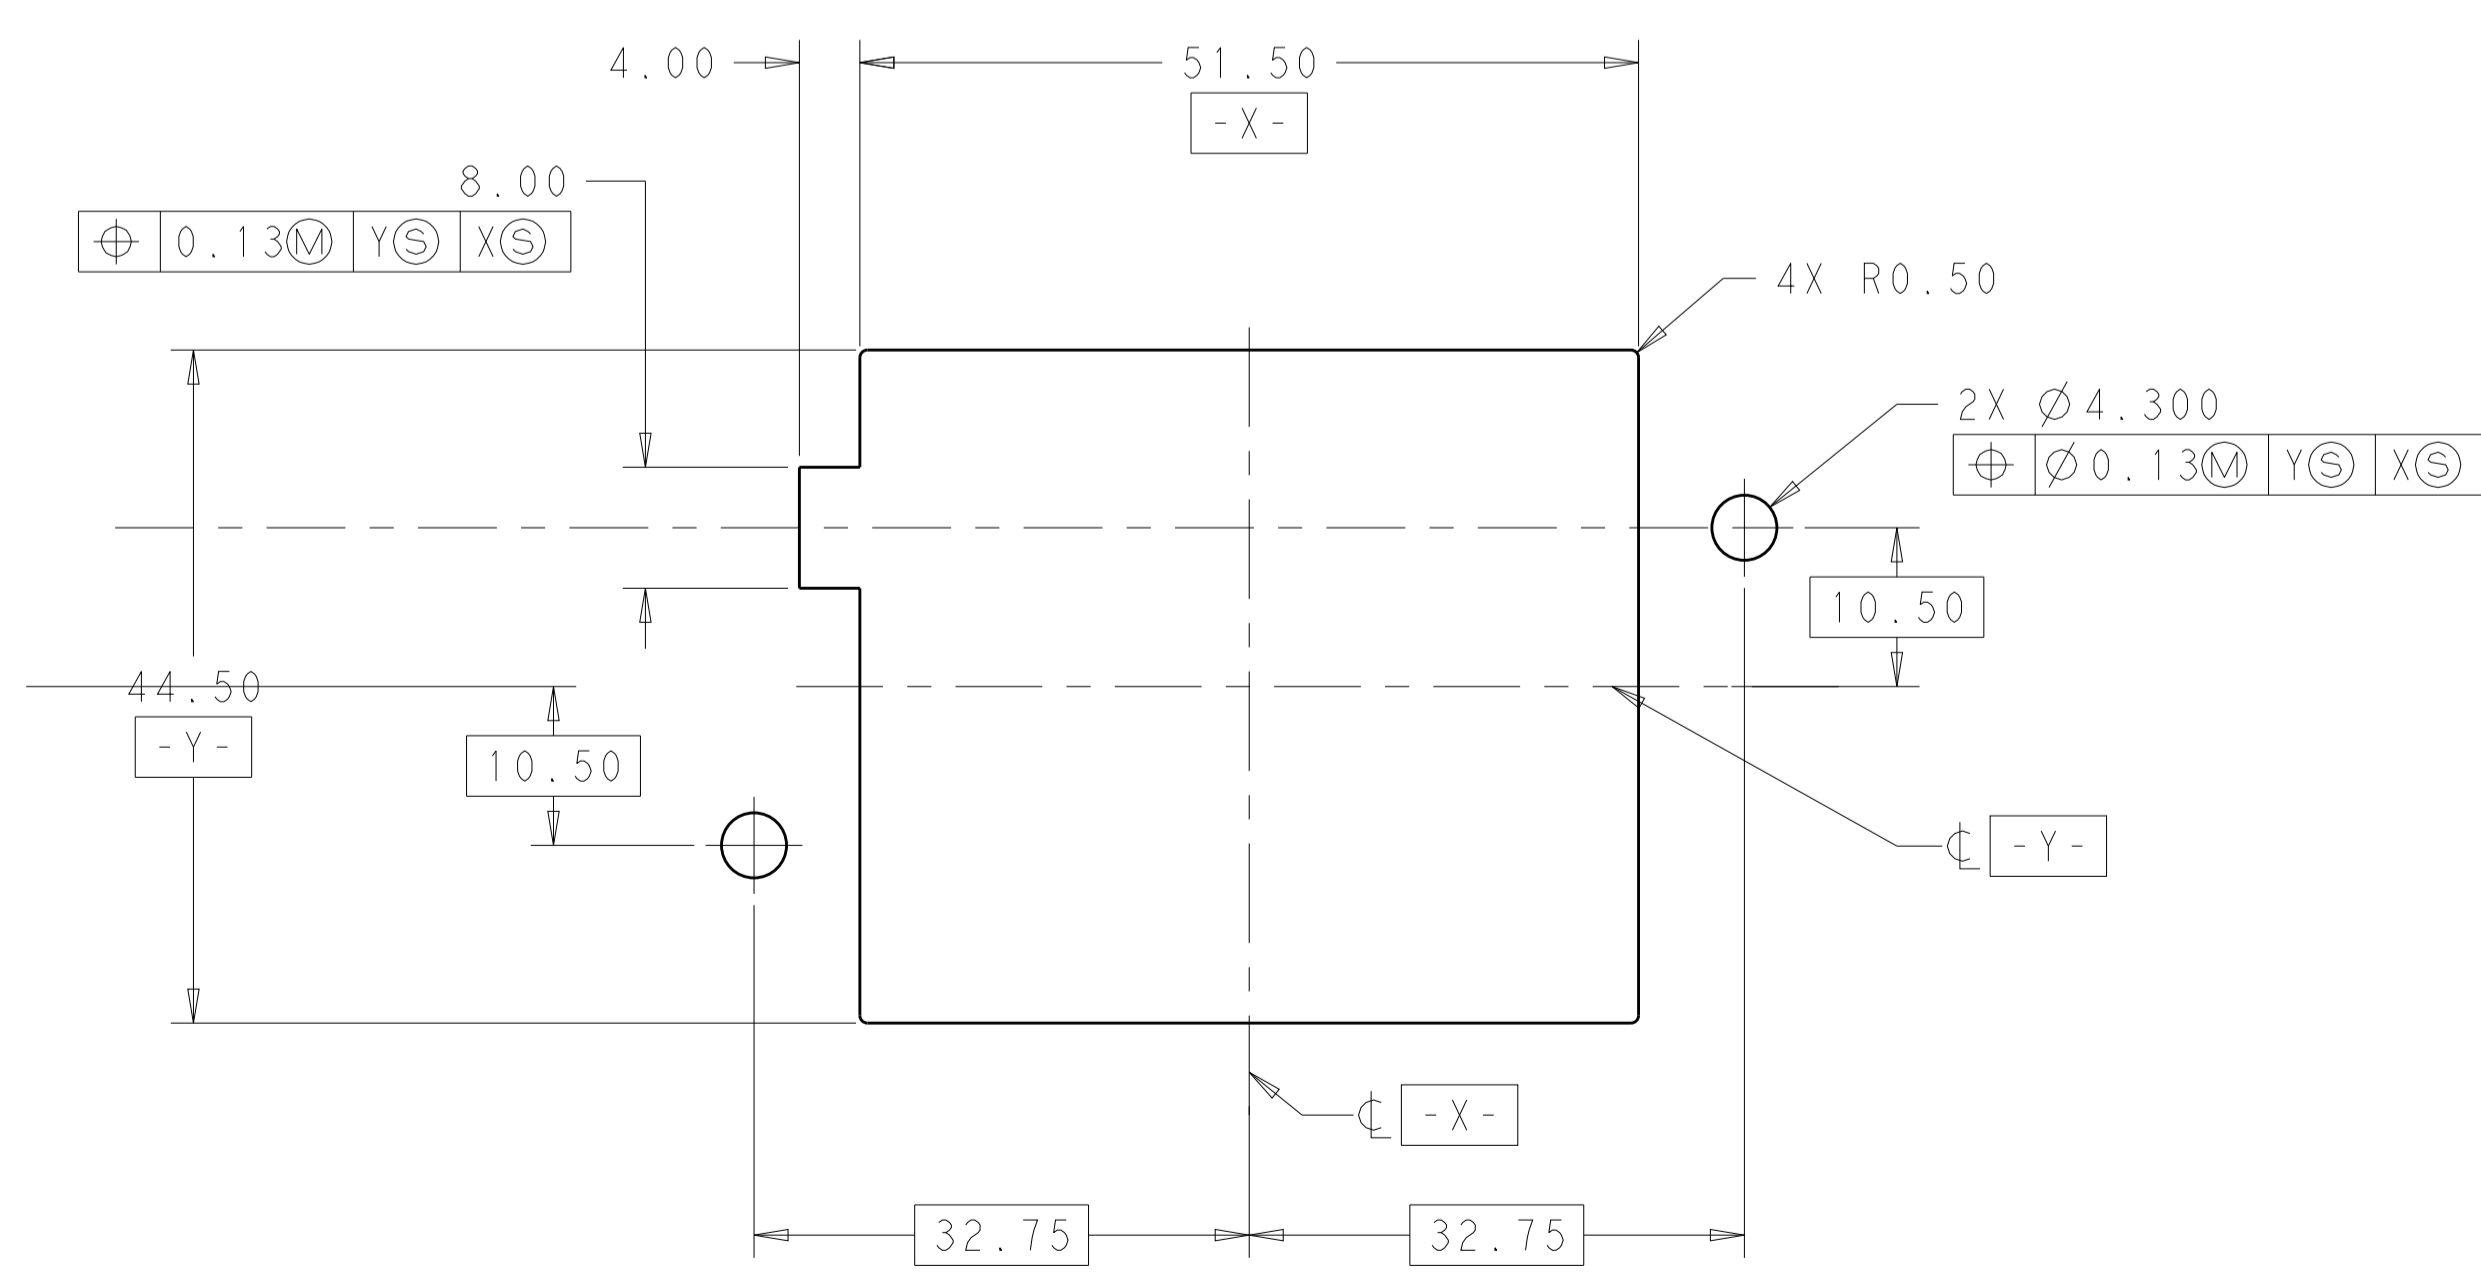

LOC		DIST		REVISIONS			
				REV	DATE	BY	APPV
		1		PROPOSED	18FEB2015	RT	EW

- △ HOUSING: THERMOPLASTIC, COLOR BLACK, FLAMMABILITY RATING UL 94 V-0.
- △ THIS ASSEMBLY TO MATE WITH TEC PART NUMBER 2212309-1.
- 3. RECOMMENDED SHOULDER SCREW:
 2212056, FLOAT MOUNT
 2212055, FIXED MOUNT
- △ RECOMMENDED PANEL CUTOUT FOR FRONT PANEL MOUNT APPLICATION.
 RECOMMENDED PANEL THICKNESS 1.5 TO 1.78.
- △ DATE CODE AND PART NUMBER IN APPROXIMATE AREA SHOWN.

SCALE 1:1
 FULLY MATED ASSEMBLIES △

CONNECTOR, SOCKET, FORGE 0x#0,6x#4,0x#8,0x#12,0x#22,	2212311-1
DESCRIPTION	PART NO.

THIS PRINT IS
PRELIMINARY
 UNQUALIFIED PRODUCT
 CONTACT PRODUCT ENGINEERING
 BEFORE USING THIS PRINT

THIS DRAWING IS A CONTROLLED DOCUMENT.		OWN: R. TREA 18FEB2015	
DIMENSIONS: mm		CHK: E. WICKES 18FEB2015	
TOLERANCES UNLESS OTHERWISE SPECIFIED:		APPV: D. ORRIS 18FEB2015	
0 PLC ±N/A 1 PLC ±N/A 2 PLC ±0.25 3 PLC ±0.13 4 PLC ±N/A ANGLES ±N/A		NAME: CONNECTOR, SOCKET, FORGE 0x#0,6x#4,0x#8,0x#12,0x#22 CONFIGURATION PRODUCT SPEC: 108-2323 APPLICATION SPEC: 114-13299 WEIGHT: - FINISH: -	
MATERIAL: △	Customer Drawing	SIZE: A1	CAGE CODE: 00779 DRAWING NO: 2212311 RESTRICTED TO: - SCALE: 2:1 SHEET 1 OF 2 REV 1

LOC		DIST		REVISIONS			
P	LTN	DESCRIPTION	DATE	DMN	APVD		
-	-	SEE SHEET 1	-	-	-		

THIS DRAWING IS A CONTROLLED DOCUMENT.		DMN R. IREA 18FEB2015	 TE Connectivity
DIMENSIONS: mm		CHK E. WICKES 18FEB2015	
TOLERANCES UNLESS OTHERWISE SPECIFIED:		APVD D. ORRIS 18FEB2015	NAME CONNECTOR, SOCKET, FORGE 0x#0, 6x#4, 0x#8, 0x#12, 0x#22 CONFIGURATION
0 PLC ±N/A 1 PLC ±N/A 2 PLC ±0.25 3 PLC ±0.13 4 PLC ±N/A ANGLES ±N/A		PRODUCT SPEC 108-2323	SIZE A1
MATERIAL		APPLICATION SPEC 114-13299	CAGE CODE 00779
FINISH		WEIGHT	DRAWING NO 2212311
		Customer Drawing	RESTRICTED TO
		SCALE 2:1	SHEET 2 OF 2
			REV 1