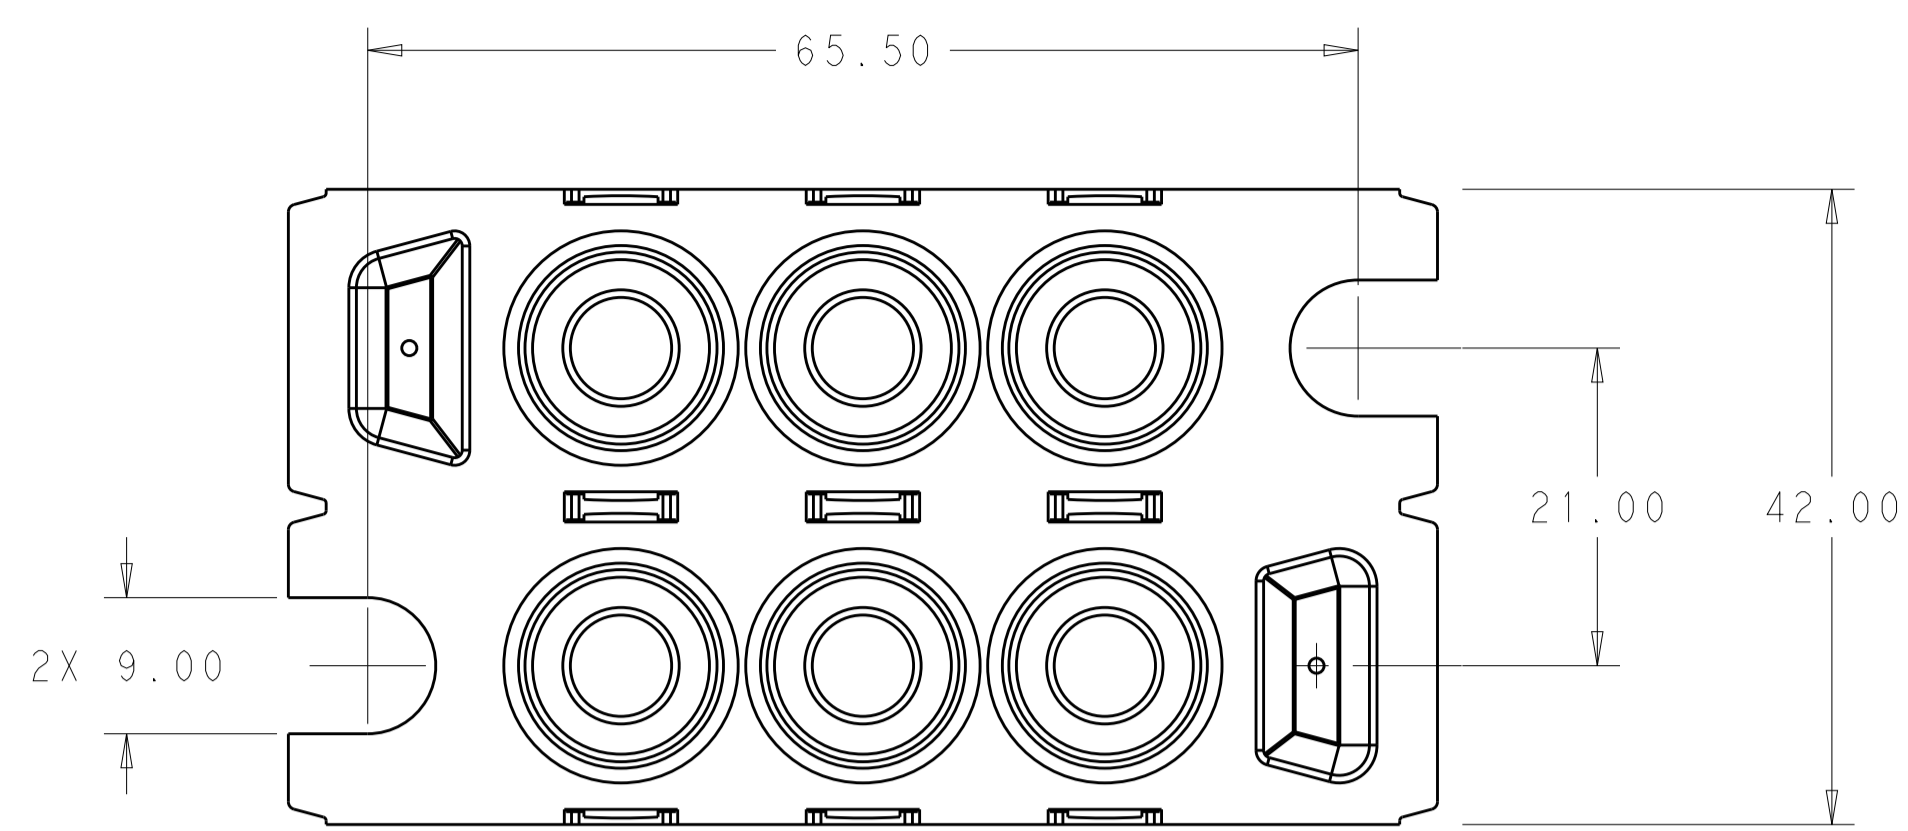

LOC		DIST		REVISIONS			
				REV	DATE	BY	APPV
		1		PROPOSED	18FEB2015	RT	EW

- △ HOUSING: THERMOPLASTIC, COLOR BLACK, FLAMMABILITY RATING UL 94 V-0.
- △ THIS ASSEMBLY TO MATE WITH TEC PART NUMBER 2212309-1.
- 3. RECOMMENDED SHOULDER SCREW:
 2212056, FLOAT MOUNT
 2212055, FIXED MOUNT
- △ RECOMMENDED PANEL CUTOUT FOR FRONT PANEL MOUNT APPLICATION.
 RECOMMENDED PANEL THICKNESS 1.5 TO 1.78.
- △ DATE CODE AND PART NUMBER IN APPROXIMATE AREA SHOWN.

SCALE 1:1
 FULLY MATED ASSEMBLIES △

CONNECTOR, SOCKET, FORGE 0x#0,6x#4,0x#8,0x#12,0x#22,	2212311-1
DESCRIPTION	PART NO.

THIS PRINT IS
PRELIMINARY
 UNQUALIFIED PRODUCT
 CONTACT PRODUCT ENGINEERING
 BEFORE USING THIS PRINT

THIS DRAWING IS A CONTROLLED DOCUMENT.		OWN: R. TREA 18FEB2015	
DIMENSIONS: mm		CHK: E. WICKES 18FEB2015	
TOLERANCES UNLESS OTHERWISE SPECIFIED:		APPV: D. ORRIS 18FEB2015	
0 PLC ±N/A 1 PLC ±N/A 2 PLC ±0.25 3 PLC ±0.13 4 PLC ±N/A ANGLES ±N/A		NAME: CONNECTOR, SOCKET, FORGE 0x#0,6x#4,0x#8,0x#12,0x#22 CONFIGURATION PRODUCT SPEC: 108-2323 APPLICATION SPEC: 114-13299 WEIGHT: - FINISH: -	
MATERIAL: △	Customer Drawing	SIZE: A1	CAGE CODE: 00779 DRAWING NO: 2212311 RESTRICTED TO: - SCALE: 2:1 SHEET 1 OF 2 REV 1

LOC		DIST		REVISIONS			
P	LTN	DESCRIPTION	DATE	DMN	APVD		
-	-	SEE SHEET 1	-	-	-		

THIS DRAWING IS A CONTROLLED DOCUMENT.		DMN R. IREA 18FEB2015	 TE Connectivity
DIMENSIONS: mm		CHK E. WICKES 18FEB2015	
TOLERANCES UNLESS OTHERWISE SPECIFIED:		APVD D. ORRIS 18FEB2015	NAME CONNECTOR, SOCKET, FORGE 0x#0, 6x#4, 0x#8, 0x#12, 0x#22 CONFIGURATION
0 PLC ±N/A 1 PLC ±N/A 2 PLC ±0.25 3 PLC ±0.13 4 PLC ±N/A ANGLES ±N/A		PRODUCT SPEC 108-2323	SIZE A1
MATERIAL		APPLICATION SPEC 114-13299	CAGE CODE 00779
FINISH		WEIGHT	DRAWING NO 2212311
		Customer Drawing	RESTRICTED TO
		SCALE 2:1	SHEET 2 OF 2
			REV 1