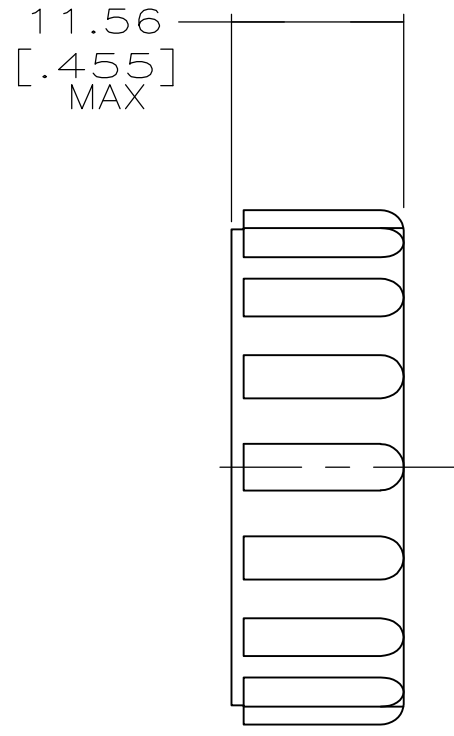

LOC	DIST	REVISIONS					
FT	0	P	LTR	DESCRIPTION	DATE	DWN	APVD
		B		REVISED PER ECO-15-005998	23JUL2015	NK	MZ

RELEASED FOR PUBLICATION

ALL RIGHTS RESERVED.

THIS DRAWING IS UNPUBLISHED.

By -
COPYRIGHT

OBSOLETE	BLACK	213582-2
	GRAY	213582-1
	COLOR	PART NO.

DIMENSIONS: mm	DWN H MOLL	10-5-92	MATERIAL POLYPHENYLENE	FINISH -			
	CHK R STONE	10-5-92					
TOLERANCES UNLESS OTHERWISE SPECIFIED:	APVD -	PRODUCT SPEC 108-10024			NAME COUPLING RING, SIZE 17, CPC		
0 PLC ± -		APPLICATION SPEC -	SIZE A4	CAGE CODE 00779	DRAWING NO C-213582	RESTRICTED TO -	
1 PLC ± -							
2 PLC ± -							
3 PLC ± -							
4 PLC ± -							
ANGLES ± -							
		WEIGHT -	CUSTOMER DRAWING		SCALE 2:1	SHEET 1 OF 1	REV B