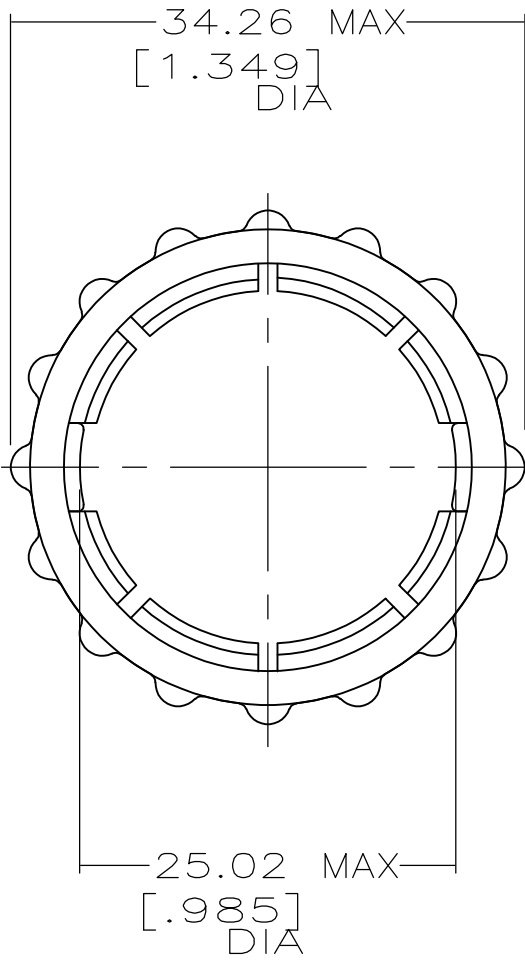

LOC	DIST	REVISIONS					
FT	0	P	LTR	DESCRIPTION	DATE	DWN	APVD
		B		REVISED PER ECO-15-005998	23JUL2015	NK	MZ

RELEASED FOR PUBLICATION

ALL RIGHTS RESERVED.

THIS DRAWING IS UNPUBLISHED.

By -
COPYRIGHT

OBSOLETE	BLACK	213582-2
	GRAY	213582-1
	COLOR	PART NO.

DIMENSIONS: mm	DWN H MOLL	10-5-92	MATERIAL POLYPHENYLENE	FINISH -			
	CHK R STONE	10-5-92					
TOLERANCES UNLESS OTHERWISE SPECIFIED:	APVD -	PRODUCT SPEC 108-10024			NAME COUPLING RING, SIZE 17, CPC		
0 PLC ± -		APPLICATION SPEC -	SIZE A4	CAGE CODE 00779	DRAWING NO C-213582	RESTRICTED TO -	
1 PLC ± -							
2 PLC ± -							
3 PLC ± -							
4 PLC ± -							
ANGLES ± -							
		WEIGHT -	CUSTOMER DRAWING		SCALE 2:1	SHEET 1 OF 1	REV B