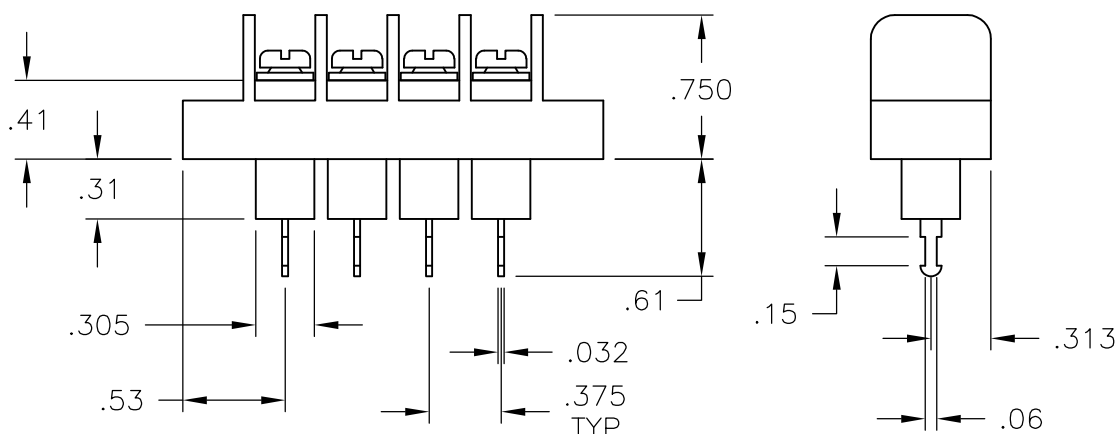

MATERIAL:
 HOUSING: THERMOPLASTIC, UL94V-0, BLACK.
 TERMINALS: BRIGHT TIN OVER COPPER ALLOY.
 SCREWS: #6-32 STEEL, ZINC PLATING W/ CLEAR CHROMATE. (EXCEPT WHERE NOTED.)
 PITCH (TERMINAL SPACING): .375"

ELECTRICAL:
 RATED CURRENT UL/CSA:
 CLASS C: 20A, 300V
 CLASS D: 5A, 600V
 WIRE RANGE: 12-22 AWG

MECHANICAL:
 RECOMMENDED TORQUE: 7 IN-LB
 OPERATING TEMP.: 105°C MAX

9.000	9.314	23	JC6-T308-23	4-1546701-2
8.625	8.939	22	JC6-T308-22	4-1546701-1
8.250	8.564	21	JC6-T308-21	4-1546701-0
7.875	8.189	20	JC6-T308-20	3-1546701-9
7.500	7.814	19	JC6-T308-19	3-1546701-8
7.125	7.439	18	JC6-T308-18	3-1546701-7
6.750	7.064	17	JC6-T308-17	3-1546701-6
6.375	6.689	16	JC6-T308-16	3-1546701-5
6.000	6.314	15	JC6-T308-15	3-1546701-4
5.625	5.939	14	JC6-T308-14	3-1546701-3
5.250	5.564	13	JC6-T308-13	3-1546701-2
4.875	5.189	12	JC6-T308-12	3-1546701-1
4.500	4.814	11	JC6-T308-11	3-1546701-0
4.125	4.439	10	JC6-T308-10	1437666-6
3.750	4.064	9	JC6-T308-09	1437666-5
3.375	3.689	8	JC6-T308-08	1437666-4
3.000	3.314	7	JC6-T308-07	2-1546701-9
2.625	2.939	6	JC6-T308-06	1437666-3
2.250	2.564	5	JC6-T308-05	1437666-2
1.875	2.189	4	JC6-T308-04	1437666-1
1.500	1.814	3	JC6-T308-03	9-1437665-9
1.125	1.439	2	JC6-T308-02	9-1437665-8
DIM. L	DIM. A	NO. OF POS.	CATALOG NUMBER	PART NO.

THIS DRAWING IS A CONTROLLED DOCUMENT.

DWN	S SCHLEGEL	1/25/06	Tyco Electronics Corporation Harrisburg, PA 17105-3608			
CHK	S YODER	1/25/06				
APVD	S YODER	1/25/06				
PRODUCT SPEC	NAME					
APPLICATION SPEC	-		JC6-T308-XX ASSEMBLY			
WEIGHT	-	-	SIZE	CAGE CODE	DRAWING NO	RESTRICTED TO
CUSTOMER DRAWING	-	-	A3	00779	C-9-1437665-8	-
			SCALE	SHEET	REV	
			NTS	1 OF 1	B	