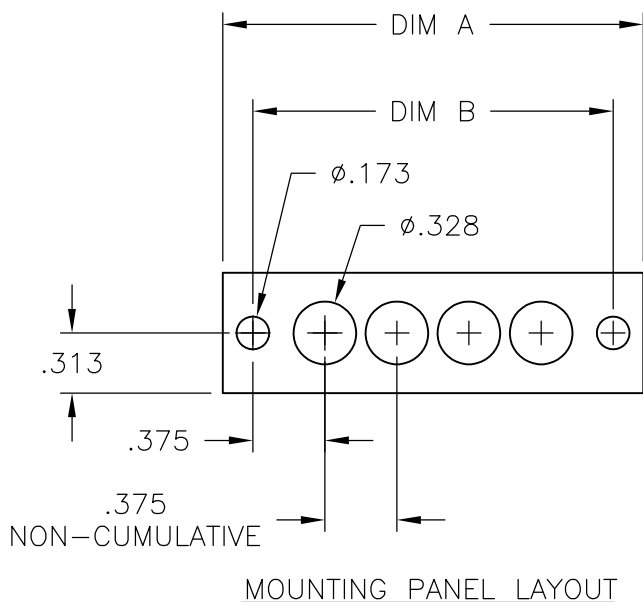

MATERIAL:
 HOUSING: THERMOPLASTIC, UL94V-0, BLACK.
 TERMINALS: BRIGHT TIN OVER COPPER ALLOY.
 SCREWS: #6-32 STEEL, ZINC PLATING W/ CLEAR CHROMATE. (EXCEPT WHERE NOTED.)
 PITCH (TERMINAL SPACING): .375"

ELECTRICAL:
 RATED CURRENT UL/CSA:
 CLASS C: 20A, 300V
 CLASS D: 5A, 600V
 WIRE RANGE: 12-22 AWG

MECHANICAL:
 RECOMMENDED TORQUE: 7 IN-LB
 OPERATING TEMP.: 105°C MAX

9.000	9.314	23	JC6-T308-23	4-1546701-2
8.625	8.939	22	JC6-T308-22	4-1546701-1
8.250	8.564	21	JC6-T308-21	4-1546701-0
7.875	8.189	20	JC6-T308-20	3-1546701-9
7.500	7.814	19	JC6-T308-19	3-1546701-8
7.125	7.439	18	JC6-T308-18	3-1546701-7
6.750	7.064	17	JC6-T308-17	3-1546701-6
6.375	6.689	16	JC6-T308-16	3-1546701-5
6.000	6.314	15	JC6-T308-15	3-1546701-4
5.625	5.939	14	JC6-T308-14	3-1546701-3
5.250	5.564	13	JC6-T308-13	3-1546701-2
4.875	5.189	12	JC6-T308-12	3-1546701-1
4.500	4.814	11	JC6-T308-11	3-1546701-0
4.125	4.439	10	JC6-T308-10	1437666-6
3.750	4.064	9	JC6-T308-09	1437666-5
3.375	3.689	8	JC6-T308-08	1437666-4
3.000	3.314	7	JC6-T308-07	2-1546701-9
2.625	2.939	6	JC6-T308-06	1437666-3
2.250	2.564	5	JC6-T308-05	1437666-2
1.875	2.189	4	JC6-T308-04	1437666-1
1.500	1.814	3	JC6-T308-03	9-1437665-9
1.125	1.439	2	JC6-T308-02	9-1437665-8
DIM. L	DIM. A	NO. OF POS.	CATALOG NUMBER	PART NO.