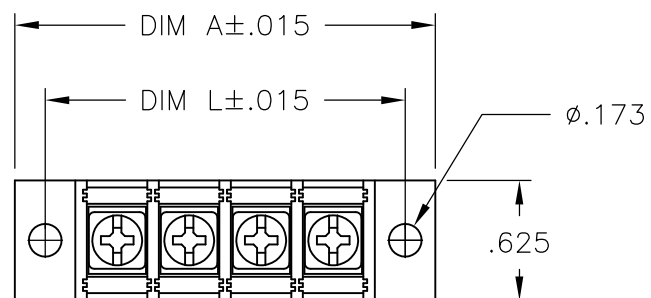

MATERIAL:
 HOUSING: THERMOPLASTIC, UL94V-0, BLACK.
 TERMINALS: BRIGHT TIN OVER COPPER ALLOY.
 SCREWS: #6-32 STEEL, ZINC PLATING W/ CLEAR CHROMATE. (EXCEPT WHERE NOTED.)
 PITCH (TERMINAL SPACING): .375"

ELECTRICAL:
 RATED CURRENT UL/CSA:
 CLASS C: 20A, 300V
 CLASS D: 5A, 600V
 WIRE RANGE: 12-22 AWG

MECHANICAL:
 RECOMMENDED TORQUE: 7 IN-LB
 OPERATING TEMP.: 105°C MAX

9.000	9.314	23	JC6-T308-23	4-1546701-2
8.625	8.939	22	JC6-T308-22	4-1546701-1
8.250	8.564	21	JC6-T308-21	4-1546701-0
7.875	8.189	20	JC6-T308-20	3-1546701-9
7.500	7.814	19	JC6-T308-19	3-1546701-8
7.125	7.439	18	JC6-T308-18	3-1546701-7
6.750	7.064	17	JC6-T308-17	3-1546701-6
6.375	6.689	16	JC6-T308-16	3-1546701-5
6.000	6.314	15	JC6-T308-15	3-1546701-4
5.625	5.939	14	JC6-T308-14	3-1546701-3
5.250	5.564	13	JC6-T308-13	3-1546701-2
4.875	5.189	12	JC6-T308-12	3-1546701-1
4.500	4.814	11	JC6-T308-11	3-1546701-0
4.125	4.439	10	JC6-T308-10	1437666-6
3.750	4.064	9	JC6-T308-09	1437666-5
3.375	3.689	8	JC6-T308-08	1437666-4
3.000	3.314	7	JC6-T308-07	2-1546701-9
2.625	2.939	6	JC6-T308-06	1437666-3
2.250	2.564	5	JC6-T308-05	1437666-2
1.875	2.189	4	JC6-T308-04	1437666-1
1.500	1.814	3	JC6-T308-03	9-1437665-9
1.125	1.439	2	JC6-T308-02	9-1437665-8
DIM. L	DIM. A	NO. OF POS.	CATALOG NUMBER	PART NO.

THIS DRAWING IS A CONTROLLED DOCUMENT.

DWN	S SCHLEGEL	1/25/06	Tyco Electronics Corporation Harrisburg, PA 17105-3608			
CHK	S YODER	1/25/06				
APVD	S YODER	1/25/06				
PRODUCT SPEC	NAME					
APPLICATION SPEC	-		JC6-T308-XX ASSEMBLY			
WEIGHT	-	-	SIZE	CAGE CODE	DRAWING NO	RESTRICTED TO
CUSTOMER DRAWING	-	-	A3	00779	C-9-1437665-8	-
			SCALE	SHEET	REV	
			NTS	1 OF 1	B	