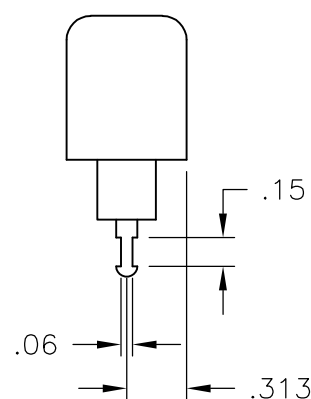

PHYSICAL PROPERTIES:

HOUSING: THERMOPLASTIC, UL94V-0, BLACK.  
 TERMINALS: BRIGHT TIN OVER COPPER ALLOY.  
 SCREWS: #6-32 STEEL, ZINC PLATING W/ CLEAR CHROMATE.  
 PITCH (TERMINAL SPACING): .375"  
 OPERATING TEMP.: 105° C MAX

ELECTRICAL PROPERTIES:

RATED CURRENT: 20A  
 OPERATING VOLTAGE: 300V  
 WIRE RANGE: 12-22 AWG

MOUNTING PANEL LAYOUT

9.436	25	JC6-T408-25	8-1546701-1
9.061	24	JC6-T408-24	6-1437666-4
8.686	23	JC6-T408-23	8-1546701-0
8.311	22	JC6-T408-22	7-1546701-9
7.936	21	JC6-T408-21	6-1437666-3
7.561	20	JC6-T408-20	7-1546701-8
7.186	19	JC6-T408-19	7-1546701-7
6.811	18	JC6-T408-18	7-1546701-6
6.436	17	JC6-T408-17	7-1546701-5
6.061	16	JC6-T408-16	7-1546701-4
5.686	15	JC6-T408-15	7-1546701-3
5.311	14	JC6-T408-14	7-1546701-2
4.936	13	JC6-T408-13	7-1546701-1
4.561	12	JC6-T408-12	7-1546701-0
4.186	11	JC6-T408-11	6-1546701-9
3.811	10	JC6-T408-10	6-1546701-8
3.436	9	JC6-T408-09	1-1437666-1
3.061	8	JC6-T408-08	6-1546701-7
2.686	7	JC6-T408-07	6-1546701-6
2.311	6	JC6-T408-06	6-1546701-5
1.936	5	JC6-T408-05	2-796985-6
1.561	4	JC6-T408-04	2-796985-5
1.186	3	JC6-T408-03	6-1546701-4
.811	2	JC6-T408-02	6-1546701-3
DIM. A	NO. OF POS.	CATALOG NUMBER	PART NO.

THIS DRAWING IS A CONTROLLED DOCUMENT.

DIMENSIONS: INCHES	TOLERANCES UNLESS OTHERWISE SPECIFIED:	DWN S SCHLEGEL 5/27/03	Tyco Electronics Corporation Harrisburg, PA 17105
	0 PLC ± -	CHK S YODER 5/27/03	
	1 PLC ± -	APVD S YODER 5/27/03	
MATERIAL	FINISH	PRODUCT SPEC	NAME
		APPLICATION SPEC	JC6-T408-XX ASSEMBLY
		WEIGHT	SIZE CAGE CODE DRAWING NO RESTRICTED TO
		CUSTOMER DRAWING	A3 00779 C-1-1437666-1
		SCALE NTS	SHEET 1 OF 1 REV C