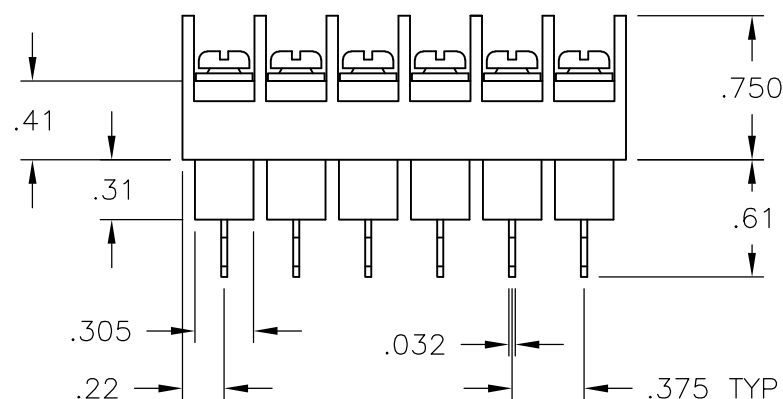

PHYSICAL PROPERTIES:

HOUSING: THERMOPLASTIC, UL94V-0, BLACK.  
 TERMINALS: BRIGHT TIN OVER COPPER ALLOY.  
 SCREWS: #6-32 STEEL, ZINC PLATING W/ CLEAR CHROMATE.  
 PITCH (TERMINAL SPACING): .375"  
 OPERATING TEMP.: 105° C MAX

ELECTRICAL PROPERTIES:

RATED CURRENT: 20A  
 OPERATING VOLTAGE: 300V  
 WIRE RANGE: 12-22 AWG

MOUNTING PANEL LAYOUT

9.436	25	JC6-T408-25	8-1546701-1
9.061	24	JC6-T408-24	6-1437666-4
8.686	23	JC6-T408-23	8-1546701-0
8.311	22	JC6-T408-22	7-1546701-9
7.936	21	JC6-T408-21	6-1437666-3
7.561	20	JC6-T408-20	7-1546701-8
7.186	19	JC6-T408-19	7-1546701-7
6.811	18	JC6-T408-18	7-1546701-6
6.436	17	JC6-T408-17	7-1546701-5
6.061	16	JC6-T408-16	7-1546701-4
5.686	15	JC6-T408-15	7-1546701-3
5.311	14	JC6-T408-14	7-1546701-2
4.936	13	JC6-T408-13	7-1546701-1
4.561	12	JC6-T408-12	7-1546701-0
4.186	11	JC6-T408-11	6-1546701-9
3.811	10	JC6-T408-10	6-1546701-8
3.436	9	JC6-T408-09	1-1437666-1
3.061	8	JC6-T408-08	6-1546701-7
2.686	7	JC6-T408-07	6-1546701-6
2.311	6	JC6-T408-06	6-1546701-5
1.936	5	JC6-T408-05	2-796985-6
1.561	4	JC6-T408-04	2-796985-5
1.186	3	JC6-T408-03	6-1546701-4
.811	2	JC6-T408-02	6-1546701-3
DIM. A	NO. OF POS.	CATALOG NUMBER	PART NO.

THIS DRAWING IS A CONTROLLED DOCUMENT.

DIMENSIONS: INCHES	TOLERANCES UNLESS OTHERWISE SPECIFIED:	DWN S SCHLEGEL 5/27/03	Tyco Electronics Corporation Harrisburg, PA 17105
	0 PLC ± -	CHK S YODER 5/27/03	
	1 PLC ± -	APVD S YODER 5/27/03	
MATERIAL	FINISH	PRODUCT SPEC	NAME
		APPLICATION SPEC	JC6-T408-XX ASSEMBLY
		WEIGHT	SIZE CAGE CODE DRAWING NO RESTRICTED TO
		CUSTOMER DRAWING	A3 00779 C-1-1437666-1
		SCALE NTS	SHEET 1 OF 1 REV C