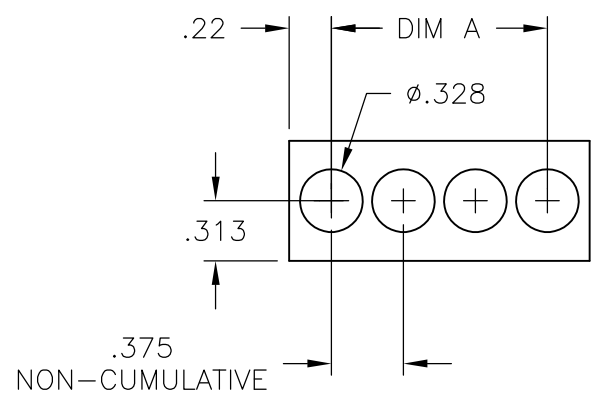

PHYSICAL PROPERTIES:

HOUSING: THERMOPLASTIC, UL94V-0, BLACK.  
 TERMINALS: BRIGHT TIN OVER COPPER ALLOY.  
 SCREWS: #6-32 STEEL, ZINC PLATING W/ CLEAR CHROMATE.  
 PITCH (TERMINAL SPACING): .375"  
 OPERATING TEMP.: 105° C MAX

ELECTRICAL PROPERTIES:

RATED CURRENT: 20A  
 OPERATING VOLTAGE: 300V  
 WIRE RANGE: 12-22 AWG

MOUNTING PANEL LAYOUT

9.436	25	JC6-T408-25	8-1546701-1
9.061	24	JC6-T408-24	6-1437666-4
8.686	23	JC6-T408-23	8-1546701-0
8.311	22	JC6-T408-22	7-1546701-9
7.936	21	JC6-T408-21	6-1437666-3
7.561	20	JC6-T408-20	7-1546701-8
7.186	19	JC6-T408-19	7-1546701-7
6.811	18	JC6-T408-18	7-1546701-6
6.436	17	JC6-T408-17	7-1546701-5
6.061	16	JC6-T408-16	7-1546701-4
5.686	15	JC6-T408-15	7-1546701-3
5.311	14	JC6-T408-14	7-1546701-2
4.936	13	JC6-T408-13	7-1546701-1
4.561	12	JC6-T408-12	7-1546701-0
4.186	11	JC6-T408-11	6-1546701-9
3.811	10	JC6-T408-10	6-1546701-8
3.436	9	JC6-T408-09	1-1437666-1
3.061	8	JC6-T408-08	6-1546701-7
2.686	7	JC6-T408-07	6-1546701-6
2.311	6	JC6-T408-06	6-1546701-5
1.936	5	JC6-T408-05	2-796985-6
1.561	4	JC6-T408-04	2-796985-5
1.186	3	JC6-T408-03	6-1546701-4
.811	2	JC6-T408-02	6-1546701-3
DIM. A	NO. OF POS.	CATALOG NUMBER	PART NO.

THIS DRAWING IS A CONTROLLED DOCUMENT.

DIMENSIONS: INCHES	TOLERANCES UNLESS OTHERWISE SPECIFIED:	DWN S SCHLEGEL 5/27/03	Tyco Electronics Corporation Harrisburg, PA 17105
	0 PLC ± -	CHK S YODER 5/27/03	
	1 PLC ± -	APVD S YODER 5/27/03	
MATERIAL	FINISH	PRODUCT SPEC	NAME
		APPLICATION SPEC	JC6-T408-XX ASSEMBLY
		WEIGHT	SIZE CAGE CODE DRAWING NO RESTRICTED TO
		CUSTOMER DRAWING	A3 00779 C-1-1437666-1
		SCALE NTS	SHEET 1 OF 1 REV C