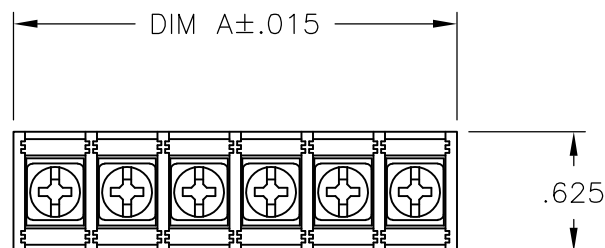

PHYSICAL PROPERTIES:

HOUSING: THERMOPLASTIC, UL94V-0, BLACK.  
 TERMINALS: BRIGHT TIN OVER COPPER ALLOY.  
 SCREWS: #6-32 STEEL, ZINC PLATING W/ CLEAR CHROMATE.  
 PITCH (TERMINAL SPACING): .375"  
 OPERATING TEMP.: 105° C MAX

ELECTRICAL PROPERTIES:

RATED CURRENT: 20A  
 OPERATING VOLTAGE: 300V  
 WIRE RANGE: 12-22 AWG

MOUNTING PANEL LAYOUT

9.436	25	JC6-T408-25	8-1546701-1
9.061	24	JC6-T408-24	6-1437666-4
8.686	23	JC6-T408-23	8-1546701-0
8.311	22	JC6-T408-22	7-1546701-9
7.936	21	JC6-T408-21	6-1437666-3
7.561	20	JC6-T408-20	7-1546701-8
7.186	19	JC6-T408-19	7-1546701-7
6.811	18	JC6-T408-18	7-1546701-6
6.436	17	JC6-T408-17	7-1546701-5
6.061	16	JC6-T408-16	7-1546701-4
5.686	15	JC6-T408-15	7-1546701-3
5.311	14	JC6-T408-14	7-1546701-2
4.936	13	JC6-T408-13	7-1546701-1
4.561	12	JC6-T408-12	7-1546701-0
4.186	11	JC6-T408-11	6-1546701-9
3.811	10	JC6-T408-10	6-1546701-8
3.436	9	JC6-T408-09	1-1437666-1
3.061	8	JC6-T408-08	6-1546701-7
2.686	7	JC6-T408-07	6-1546701-6
2.311	6	JC6-T408-06	6-1546701-5
1.936	5	JC6-T408-05	2-796985-6
1.561	4	JC6-T408-04	2-796985-5
1.186	3	JC6-T408-03	6-1546701-4
.811	2	JC6-T408-02	6-1546701-3
DIM. A	NO. OF POS.	CATALOG NUMBER	PART NO.

THIS DRAWING IS A CONTROLLED DOCUMENT.

DIMENSIONS: INCHES	TOLERANCES UNLESS OTHERWISE SPECIFIED:	DWN S SCHLEGEL 5/27/03	Tyco Electronics Corporation Harrisburg, PA 17105
	0 PLC ± -	CHK S YODER 5/27/03	
	1 PLC ± -	APVD S YODER 5/27/03	
MATERIAL	FINISH	PRODUCT SPEC	NAME
		APPLICATION SPEC	JC6-T408-XX ASSEMBLY
		WEIGHT	SIZE CAGE CODE DRAWING NO RESTRICTED TO
		CUSTOMER DRAWING	A3 00779 C-1-1437666-1
		SCALE NTS	SHEET 1 OF 1 REV C