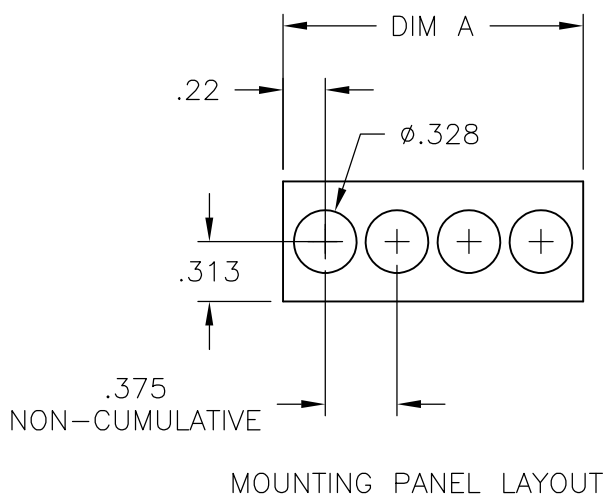

MATERIALS:
 HOUSING: THERMOPLASTIC, UL94V-0, BLACK.
 TERMINALS: BRIGHT TIN OVER COPPER ALLOY.
 SCREWS: #6-32 STEEL, ZINC PLATING W/ CLEAR CHROMATE.

ELECTRICAL:
 RATED CURRENT: 20A
 OPERATING VOLTAGE: 300V
 WIRE RANGE: 12-22 AWG

MECHANICAL:
 PITCH (TERMINAL SPACING): .375"
 OPERATING TEMP.: 105° C MAX

9.436	25	JC6-T407-25	6-1546701-2
9.061	24	JC6-T407-24	6-1546701-1
8.686	23	JC6-T407-23	6-1546701-0
8.311	22	JC6-T407-22	5-1546701-9
7.936	21	JC6-T407-21	5-1546701-8
7.561	20	JC6-T407-20	5-1546701-7
7.186	19	JC6-T407-19	5-1546701-6
6.811	18	JC6-T407-18	5-1546701-5
6.436	17	JC6-T407-17	5-1546701-4
6.061	16	JC6-T407-16	5-1546701-3
5.686	15	JC6-T407-15	5-1546701-2
5.311	14	JC6-T407-14	5-1546701-1
4.936	13	JC6-T407-13	5-1546701-0
4.561	12	JC6-T407-12	4-1546701-9
4.186	11	JC6-T407-11	4-1436701-8
3.811	10	JC6-T407-10	4-1436701-7
3.436	9	JC6-T407-09	1-1437666-0
3.061	8	JC6-T407-08	4-1546701-6
2.686	7	JC6-T407-07	4-1546701-5
2.311	6	JC6-T407-06	4-1546701-4
1.936	5	JC6-T407-05	1437666-9
1.561	4	JC6-T407-04	1437666-8
1.186	3	JC6-T407-03	1437666-7
.811	2	JC6-T407-02	4-1546701-3
DIM A	NO OF POS	CATALOG NUMBER	PART NUMBER