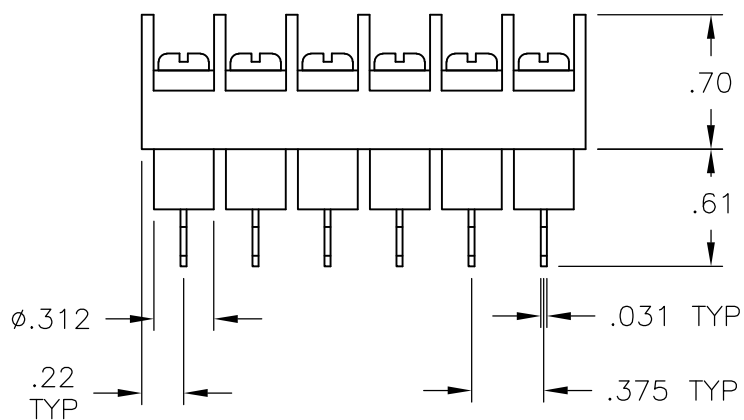

MATERIALS:
 HOUSING: THERMOPLASTIC, UL94V-0, BLACK.
 TERMINALS: BRIGHT TIN OVER COPPER ALLOY.
 SCREWS: #6-32 STEEL, ZINC PLATING W/ CLEAR CHROMATE.

ELECTRICAL:
 RATED CURRENT: 20A
 OPERATING VOLTAGE: 300V
 WIRE RANGE: 12-22 AWG

MECHANICAL:
 PITCH (TERMINAL SPACING): .375"
 OPERATING TEMP.: 105° C MAX

9.436	25	JC6-T407-25	6-1546701-2
9.061	24	JC6-T407-24	6-1546701-1
8.686	23	JC6-T407-23	6-1546701-0
8.311	22	JC6-T407-22	5-1546701-9
7.936	21	JC6-T407-21	5-1546701-8
7.561	20	JC6-T407-20	5-1546701-7
7.186	19	JC6-T407-19	5-1546701-6
6.811	18	JC6-T407-18	5-1546701-5
6.436	17	JC6-T407-17	5-1546701-4
6.061	16	JC6-T407-16	5-1546701-3
5.686	15	JC6-T407-15	5-1546701-2
5.311	14	JC6-T407-14	5-1546701-1
4.936	13	JC6-T407-13	5-1546701-0
4.561	12	JC6-T407-12	4-1546701-9
4.186	11	JC6-T407-11	4-1436701-8
3.811	10	JC6-T407-10	4-1436701-7
3.436	9	JC6-T407-09	1-1437666-0
3.061	8	JC6-T407-08	4-1546701-6
2.686	7	JC6-T407-07	4-1546701-5
2.311	6	JC6-T407-06	4-1546701-4
1.936	5	JC6-T407-05	1437666-9
1.561	4	JC6-T407-04	1437666-8
1.186	3	JC6-T407-03	1437666-7
.811	2	JC6-T407-02	4-1546701-3
DIM A	NO OF POS	CATALOG NUMBER	PART NUMBER

THIS DRAWING IS A CONTROLLED DOCUMENT.		DWN S SCHLEGEL 10/24/06	Tyco Electronics Corporation Harrisburg, PA 17105-3608			
DIMENSIONS: INCHES		CHK S YODER 10/24/06				
TOLERANCES UNLESS OTHERWISE SPECIFIED:		APVD S YODER 10/24/06	NAME			
0 PLC ± - 1 PLC ± - 2 PLC ± .01 3 PLC ± .005 4 PLC ± - ANGLES ± -		PRODUCT SPEC	JC6-T407-XX ASSEMBLY			
MATERIAL		APPLICATION SPEC	SIZE	CAGE CODE	DRAWING NO	RESTRICTED TO
FINISH		WEIGHT	A3	00779	C-1437666-7	-
CUSTOMER DRAWING			SCALE	SHEET	REV	
			NTS	1 OF 1	B	