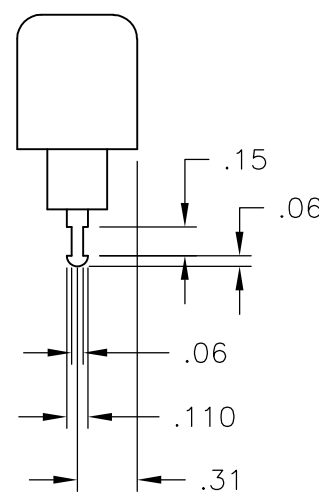

MATERIALS:
 HOUSING: THERMOPLASTIC, UL94V-0, BLACK.
 TERMINALS: BRIGHT TIN OVER COPPER ALLOY.
 SCREWS: #6-32 STEEL, ZINC PLATING W/ CLEAR CHROMATE.

ELECTRICAL:
 RATED CURRENT: 20A
 OPERATING VOLTAGE: 300V
 WIRE RANGE: 12-22 AWG

MECHANICAL:
 PITCH (TERMINAL SPACING): .375"
 OPERATING TEMP.: 105° C MAX

9.436	25	JC6-T407-25	6-1546701-2
9.061	24	JC6-T407-24	6-1546701-1
8.686	23	JC6-T407-23	6-1546701-0
8.311	22	JC6-T407-22	5-1546701-9
7.936	21	JC6-T407-21	5-1546701-8
7.561	20	JC6-T407-20	5-1546701-7
7.186	19	JC6-T407-19	5-1546701-6
6.811	18	JC6-T407-18	5-1546701-5
6.436	17	JC6-T407-17	5-1546701-4
6.061	16	JC6-T407-16	5-1546701-3
5.686	15	JC6-T407-15	5-1546701-2
5.311	14	JC6-T407-14	5-1546701-1
4.936	13	JC6-T407-13	5-1546701-0
4.561	12	JC6-T407-12	4-1546701-9
4.186	11	JC6-T407-11	4-1436701-8
3.811	10	JC6-T407-10	4-1436701-7
3.436	9	JC6-T407-09	1-1437666-0
3.061	8	JC6-T407-08	4-1546701-6
2.686	7	JC6-T407-07	4-1546701-5
2.311	6	JC6-T407-06	4-1546701-4
1.936	5	JC6-T407-05	1437666-9
1.561	4	JC6-T407-04	1437666-8
1.186	3	JC6-T407-03	1437666-7
.811	2	JC6-T407-02	4-1546701-3
DIM A	NO OF POS	CATALOG NUMBER	PART NUMBER

THIS DRAWING IS A CONTROLLED DOCUMENT.		DWN S SCHLEGEL 10/24/06	Tyco Electronics Corporation Harrisburg, PA 17105-3608			
DIMENSIONS: INCHES		CHK S YODER 10/24/06				
TOLERANCES UNLESS OTHERWISE SPECIFIED:		APVD S YODER 10/24/06	NAME			
0 PLC ± - 1 PLC ± - 2 PLC ± .01 3 PLC ± .005 4 PLC ± - ANGLES ± -		PRODUCT SPEC	JC6-T407-XX ASSEMBLY			
MATERIAL		APPLICATION SPEC	SIZE	CAGE CODE	DRAWING NO	RESTRICTED TO
FINISH		WEIGHT	A3	00779	C-1437666-7	-
CUSTOMER DRAWING			SCALE	SHEET	REV	
			NTS	1 OF 1	B	