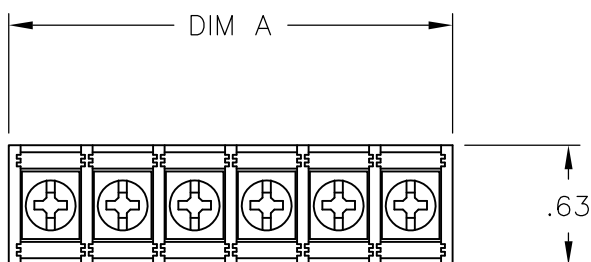

MATERIALS:
 HOUSING: THERMOPLASTIC, UL94V-0, BLACK.
 TERMINALS: BRIGHT TIN OVER COPPER ALLOY.
 SCREWS: #6-32 STEEL, ZINC PLATING W/ CLEAR CHROMATE.

ELECTRICAL:
 RATED CURRENT: 20A
 OPERATING VOLTAGE: 300V
 WIRE RANGE: 12-22 AWG

MECHANICAL:
 PITCH (TERMINAL SPACING): .375"
 OPERATING TEMP.: 105° C MAX

9.436	25	JC6-T407-25	6-1546701-2
9.061	24	JC6-T407-24	6-1546701-1
8.686	23	JC6-T407-23	6-1546701-0
8.311	22	JC6-T407-22	5-1546701-9
7.936	21	JC6-T407-21	5-1546701-8
7.561	20	JC6-T407-20	5-1546701-7
7.186	19	JC6-T407-19	5-1546701-6
6.811	18	JC6-T407-18	5-1546701-5
6.436	17	JC6-T407-17	5-1546701-4
6.061	16	JC6-T407-16	5-1546701-3
5.686	15	JC6-T407-15	5-1546701-2
5.311	14	JC6-T407-14	5-1546701-1
4.936	13	JC6-T407-13	5-1546701-0
4.561	12	JC6-T407-12	4-1546701-9
4.186	11	JC6-T407-11	4-1436701-8
3.811	10	JC6-T407-10	4-1436701-7
3.436	9	JC6-T407-09	1-1437666-0
3.061	8	JC6-T407-08	4-1546701-6
2.686	7	JC6-T407-07	4-1546701-5
2.311	6	JC6-T407-06	4-1546701-4
1.936	5	JC6-T407-05	1437666-9
1.561	4	JC6-T407-04	1437666-8
1.186	3	JC6-T407-03	1437666-7
.811	2	JC6-T407-02	4-1546701-3
DIM A	NO OF POS	CATALOG NUMBER	PART NUMBER

THIS DRAWING IS A CONTROLLED DOCUMENT.		DWN S SCHLEGEL 10/24/06	Tyco Electronics Corporation Harrisburg, PA 17105-3608			
DIMENSIONS: INCHES		CHK S YODER 10/24/06				
TOLERANCES UNLESS OTHERWISE SPECIFIED:		APVD S YODER 10/24/06	NAME			
0 PLC ± - 1 PLC ± - 2 PLC ± .01 3 PLC ± .005 4 PLC ± - ANGLES ± -		PRODUCT SPEC	JC6-T407-XX ASSEMBLY			
MATERIAL		APPLICATION SPEC	SIZE	CAGE CODE	DRAWING NO	RESTRICTED TO
FINISH		WEIGHT	A3	00779	C-1437666-7	-
CUSTOMER DRAWING			SCALE	SHEET	REV	
			NTS	1 OF 1	B	