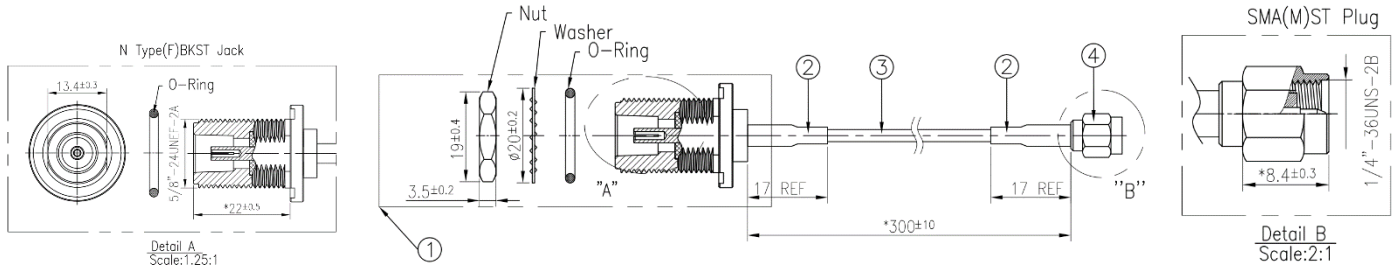

Cable Drawings - Cable Assemblies to N Type Jack with O-Ring

N Type Jack with O-Ring to RG-316 SMA(M)ST PLUG

CAB.01056	RG-316	300mm
CAB.9163	RG-316	250mm
CAB.01057	RG-316	200mm
CAB.9196	RG-316	150mm
CAB.01058	RG-316	75mm