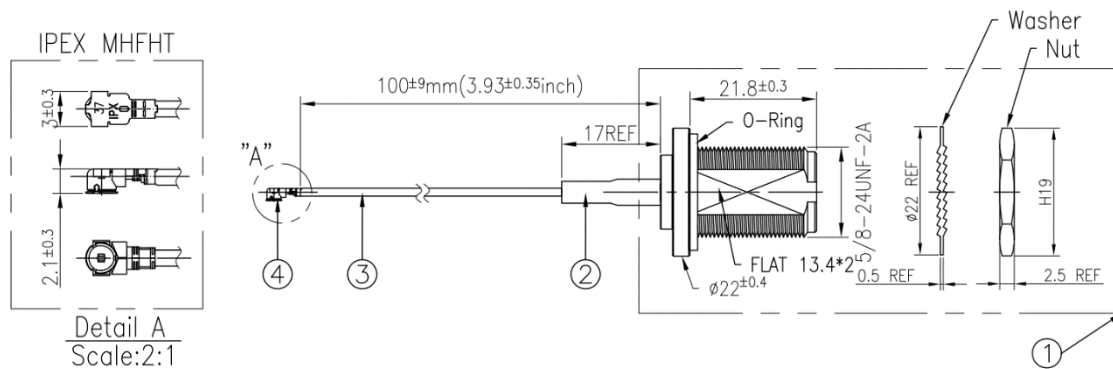

N Type Jack with O-Ring to 1.37mm IPEX MHFI

CAB.9162	1.37 Cable Micro Coax	100mm
CAB.9026	1.37 Cable Micro Coax	150mm
CAB.01060	1.37 Cable Micro Coax	200mm
CAB.9017	1.37 Cable Micro Coax	250mm