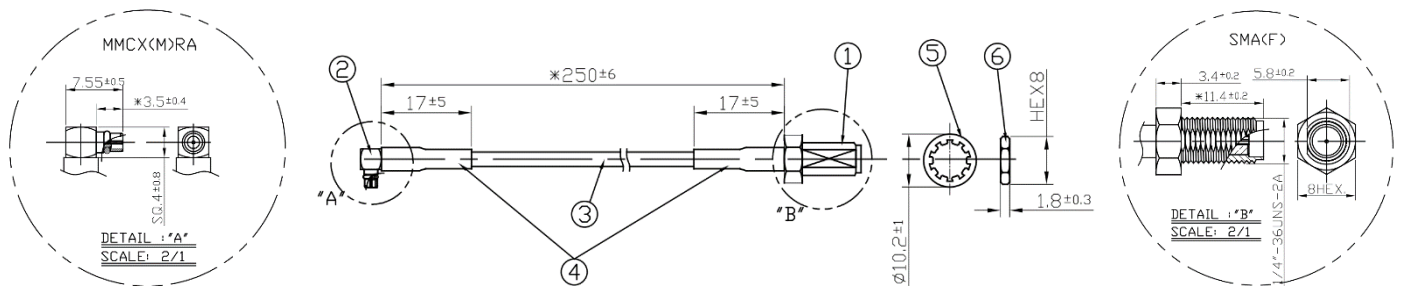

SMA(F) Bulkhead Straight to RG-174 MMCX(M)RA

CAB.01045	RG-174 250mm
CAB.0171	RG-174 150mm