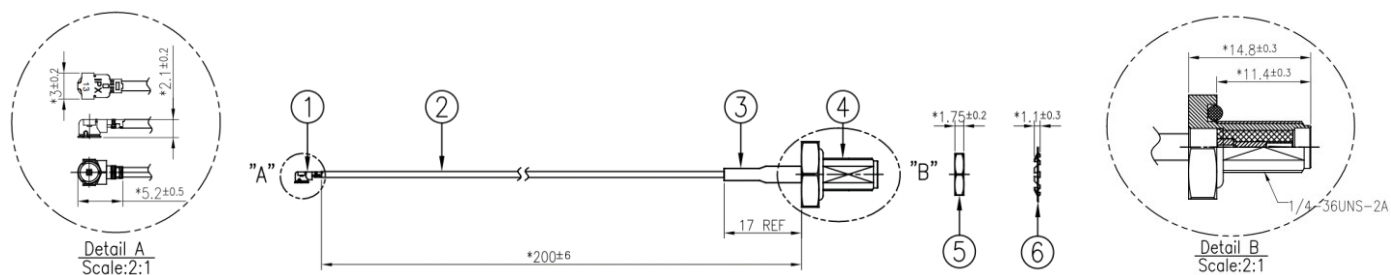

Cable Drawings - Cable Assemblies to SMA(F) Connectors

IPEX MHFI(U.FL) to SMA(F)BK ST Waterproof 1.13 cable

CAB.01028	1.13 Cable Micro Coax	200mm
CAB.01029	1.13 Cable Micro Coax	250mm
CAB.0243	1.13 Cable Micro Coax	150mm