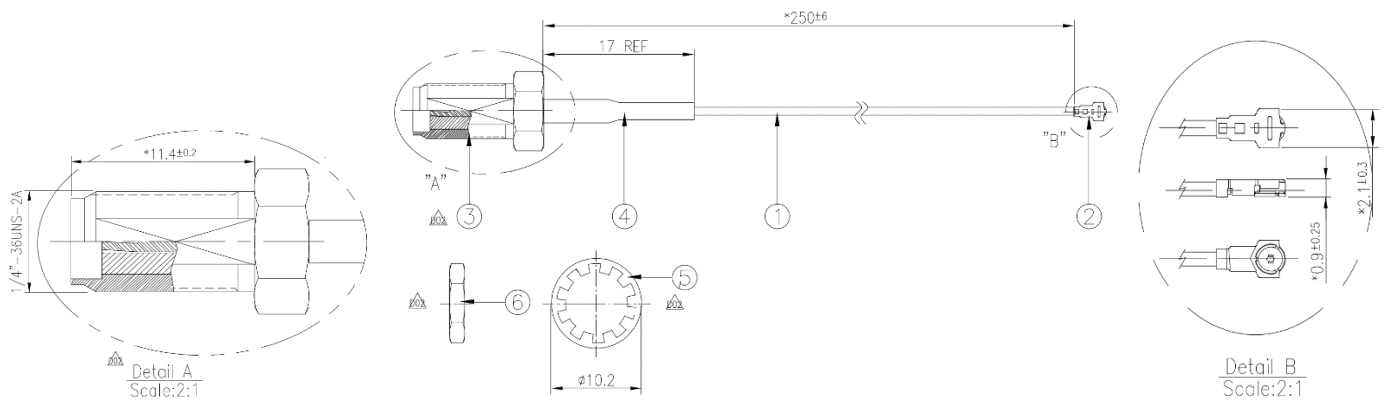

IPEX MHF4(HSC comp) 0.81mm coax cable to SMA(F)BK Jack Straight

CAB.S27	0.81 Cable Micro Coax	300mm
CAB.S23	0.81 Cable Micro Coax	250mm
CAB.01055	0.81 Cable Micro Coax	150mm
CAB.01059	0.81 Cable Micro Coax	75mm