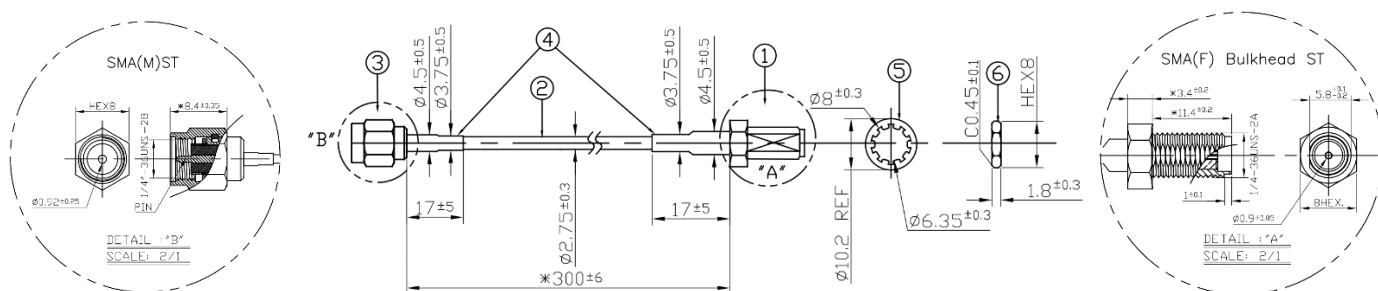

SMA(F)Jack to RG-174 SMA(M)Plug

CAB.01040	RG-174	300mm
CAB.01041	RG-174	250mm
CAB.01042	RG-174	200mm
CAB.01043	RG-174	150mm
CAB.0102	RG-174	100mm