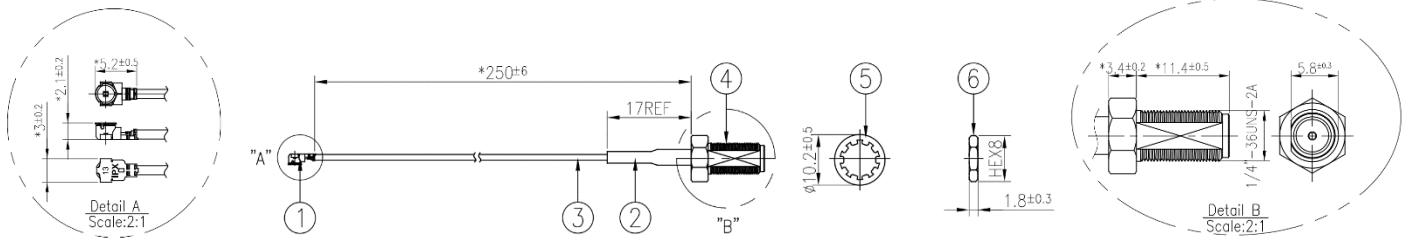

IPEX MHFI(U.FL) 1.13 cable to RP-SMA(F)BKST

CAB.01053	1.13 Cable Micro Coax	250mm
CAB.045	1.13 Cable Micro Coax	150mm
CAB.044	1.13 Cable Micro Coax	100mm
CAB.01054	1.13 Cable Micro Coax	75mm
CAB.6038	1.13 Cable Micro Coax	300mm