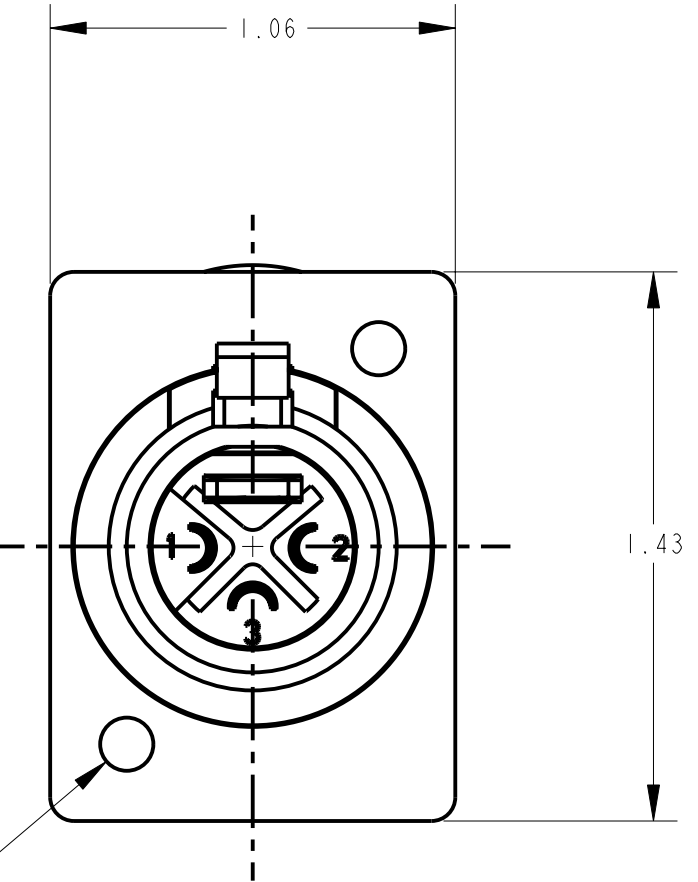

STANDARD SERIES

- SCREW - STAINLESS STEEL
- SHELL - STAINLESS STEEL
- LATCH BUTTON - ZINC, NICKEL PLATED
- INSULATOR - POLYESTER, GREEN
- SOLDER TERMINAL - BRASS, ELECTRO TIN
- LATCH SPRING - STAINLESS STEEL
- CONTACT PIN - PHOSPHOR BRONZE, SILVER PLATED
- HOUSING - ZINC
- RELEASE LEVER - STEEL, NICKEL PLATED

- CONTACT PLATING:
BLANK = SILVER (STANDARD)
AU = GOLD
- HOUSING FINISH:
BLANK = TEXTURED (STANDARD)
S = SANDED
- HOUSING PLATING: SEE NOTE 2
BLANK = NICKEL PLATE (STANDARD)
BX = BLACK RoHS

- LATCH TYPE:
BLANK = STANDARD LATCHLOCK
D = FAS-DIS-CONNECT DETENT (SEE FIGURE 1)
(NO LATCH)

- NOTES:**
1. ALL DIMENSIONS REF. UNLESS OTHERWISE SPECIFIED.
 2. BLACK HOUSING AND INSERT WITH SATIN NICKEL PLATED LATCH.
 3. THIS PRODUCT IS RoHS COMPLIANT.

REV	ECO NUMBER	DATE	BY	APVD
S	26158	10-4-06	TO	TJK
R	ECO #22895	9-20-99	TJK	TJK

REVISIONS

★ STAR SYMBOL DENOTES CRITICAL DIMENSION

~~UNLESS OTHERWISE SPECIFIED~~

1. ALL DIMENSIONS IN INCHES
- TWO PLACE DECIMALS ±0.01
- THREE PLACE DECIMALS ±0.005
- FRACTIONAL DIMENSIONS ±1/64
- ANGLES ±1°
- ALL DIA. CONCENTRIC WITHIN 0.005 T.I.R.
2. FEATURES ON THE SAME CENTERLINE MUST BE ALIGNED WITHIN ±0.002
3. REMOVE ALL BURRS