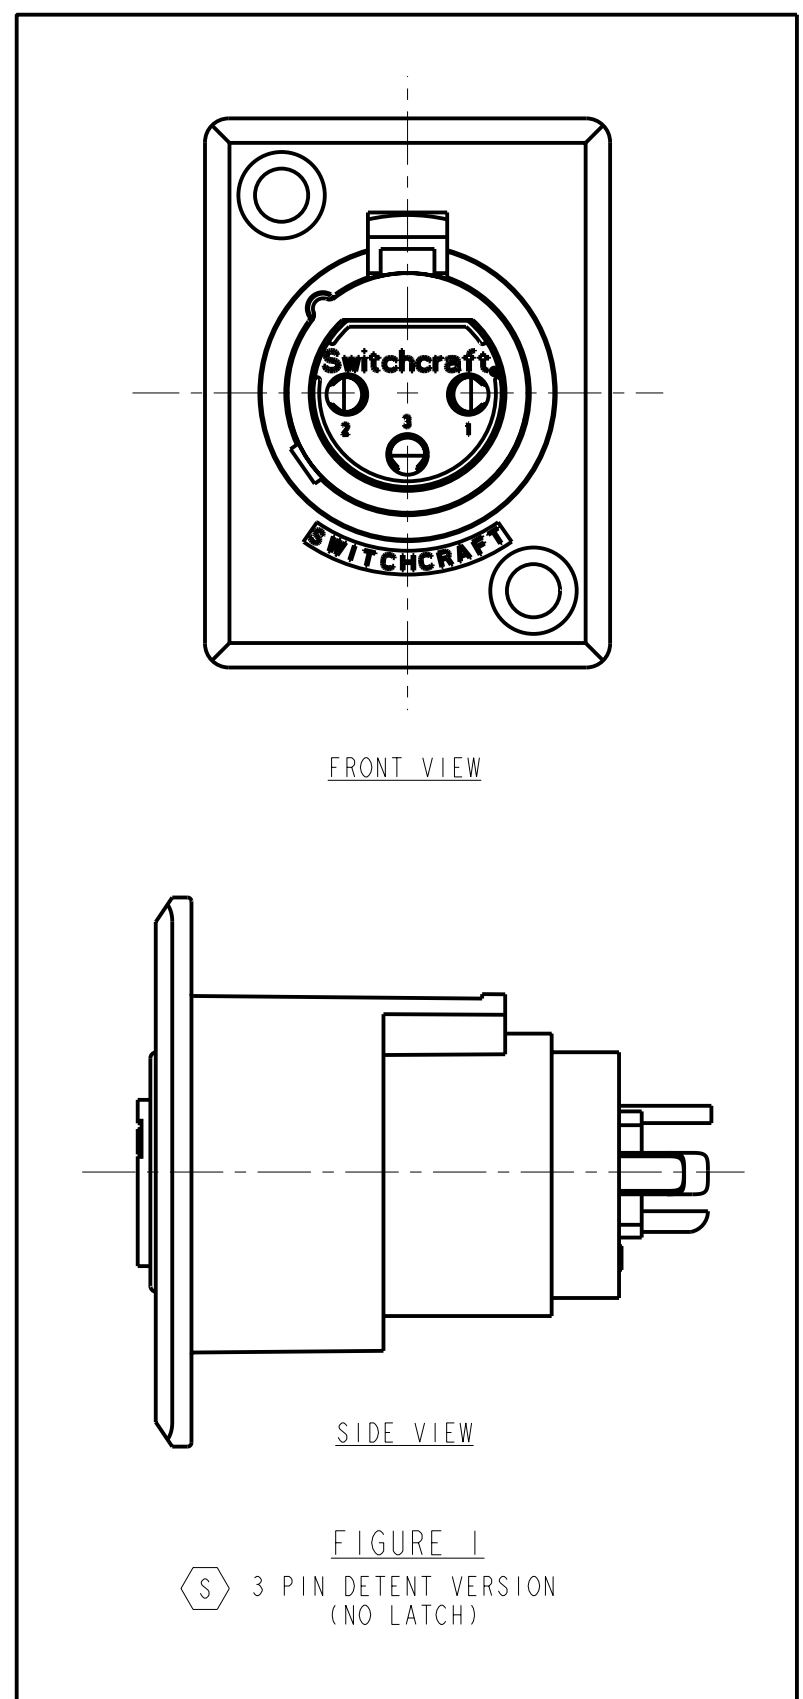

PROFESSIONAL SERIES

- HOUSING FINISH - MATTE CHROME
- CONTACT PLATING - GOLD

- OGP 62
- NO. OF CONTACTS:
  3 = 3 CONTACTS

1. **NOTES:**
1. ALL DIMENSIONS REF. UNLESS OTHERWISE SPECIFIED.
  2. BLACK HOUSING AND INSERT WITH SATIN NICKEL PLATED LATCH.
  3. THIS PRODUCT IS RoHS COMPLIANT.

REV	ECO NUMBER	DATE	BY	APVD
S	26158	10-4-06	TO	TJK
R	ECO #22895	9-20-99	TJK	TJK

REVISIONS

★ STAR SYMBOL DENOTES CRITICAL DIMENSION

~~UNLESS OTHERWISE SPECIFIED~~

1. ALL DIMENSIONS IN INCHES
  - TWO PLACE DECIMALS ±0.01
  - THREE PLACE DECIMALS ±0.005
  - FRACTIONAL DIMENSIONS ±1/64
  - ANGLES ±1°
  - ALL DIA. CONCENTRIC WITHIN 0.005 T.I.R.
2. FEATURES ON THE SAME CENTERLINE MUST BE ALIGNED WITHIN ±0.002
3. REMOVE ALL BURRS

DO NOT SCALE DRAWING

THIS DRAWING DESCRIBES A DESIGN CONSIDERED PROPRIETARY IN NATURE, DEVELOPED AND MANUFACTURED BY SWITCHCRAFT INC. AND IS RELEASED ON A CONFIDENTIAL BASIS FOR IDENTIFICATION PURPOSES ONLY.				
SIZE	WIDTH	MULT	LBS/M	TEMPER
FINISH		SCALE		MATERIAL
SPEC No.		2:1		SPEC No.
FIRST USED ON		DATE DRAWN		BY
7-Feb-94		7-Feb-94		SG
CHKD		APVD		
AA		GHJ		
7-11-94		7-11-94		
NAME				REV
D SERIES FEMALE OG, RoHS				S

SHEET 1 OF 1

D_F SERIES