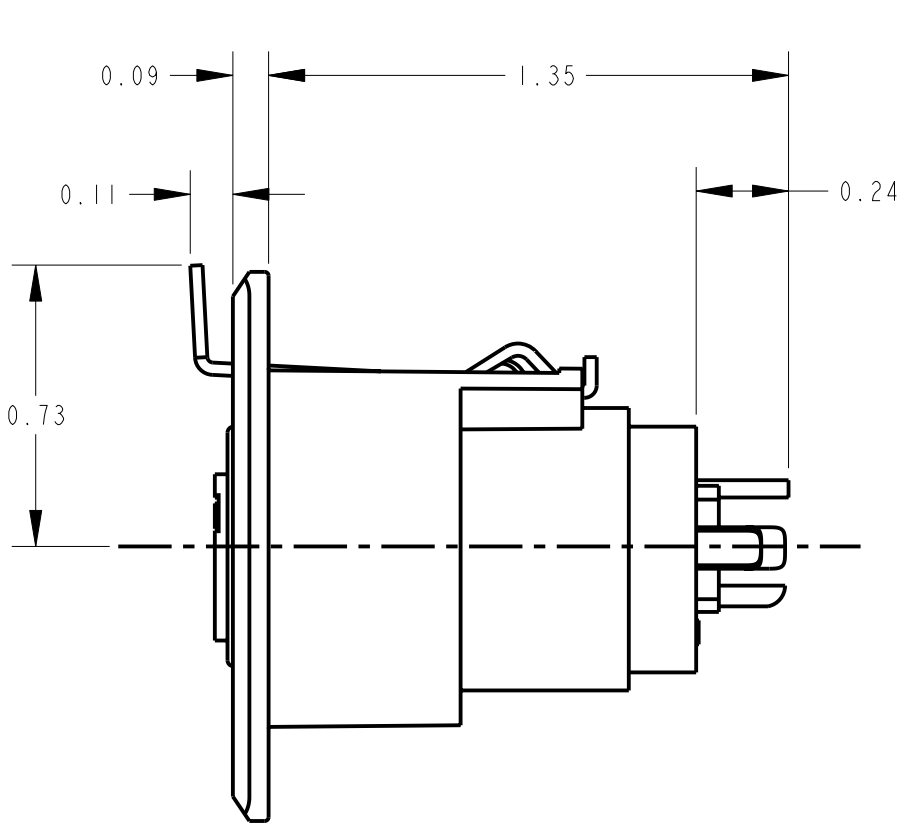

- NOTES:**
1. ALL DIMENSIONS REF. UNLESS OTHERWISE SPECIFIED.
 2. BLACK HOUSING AND INSERT WITH SATIN NICKEL PLATED LATCH.
 3. THIS PRODUCT IS RoHS COMPLIANT.

REV	ECO NUMBER	DATE	BY	APVD
S	26158	10-4-06	TO	TJK
R	ECO #22895	9-20-99	TJK	TJK

REVISIONS

★ STAR SYMBOL DENOTES CRITICAL DIMENSION

~~UNLESS OTHERWISE SPECIFIED~~

1. ALL DIMENSIONS IN INCHES
- TWO PLACE DECIMALS ±0.01
- THREE PLACE DECIMALS ±0.005
- FRACTIONAL DIMENSIONS ±1/64
- ANGLES ±1°
- ALL DIA. CONCENTRIC WITHIN 0.005 T.I.R.
2. FEATURES ON THE SAME CENTERLINE MUST BE ALIGNED WITHIN ±0.002
3. REMOVE ALL BURRS

DO NOT SCALE DRAWING

THIS DRAWING DESCRIBES A DESIGN CONSIDERED PROPRIETARY IN NATURE, DEVELOPED AND MANUFACTURED BY SWITCHCRAFT INC. AND IS RELEASED ON A CONFIDENTIAL BASIS FOR IDENTIFICATION PURPOSES ONLY.				
SIZE	WIDTH	MULT	LBS/M	TEMPER
FINISH		SCALE		MATERIAL
SPEC No.		2:1		SPEC No.
FIRST USED ON		DATE DRAWN		BY
7-Feb-94		7-Feb-94		SG
CHKD		APVD		
AA		GHJ		
7-11-94		7-11-94		
NAME				REV
D SERIES FEMALE OG, RoHS				S