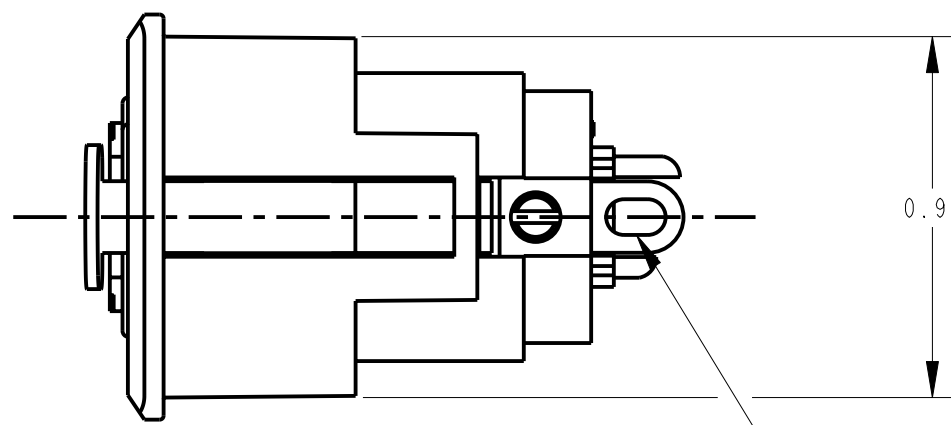

- CONTACT PLATING:
BLANK = SILVER (STANDARD)
AU = GOLD
- HOUSING FINISH:
BLANK = TEXTURED (STANDARD)
S = SANDED
- HOUSING PLATING: SEE NOTE 2
BLANK = NICKEL PLATE (STANDARD)
BX = BLACK RoHS

- LATCH TYPE:
BLANK = STANDARD LATCHLOCK
D = FAS-DIS-CONNECT DETENT (SEE FIGURE 1)
(NO LATCH)

- NOTES:**
1. ALL DIMENSIONS REF. UNLESS OTHERWISE SPECIFIED.
 2. BLACK HOUSING AND INSERT WITH SATIN NICKEL PLATED LATCH.
 3. THIS PRODUCT IS RoHS COMPLIANT.

REV	ECO NUMBER	DATE	BY	APVD
S	26158	10-4-06	TO	TJK
R	ECO #22895	9-20-99	TJK	TJK

REVISIONS

★ STAR SYMBOL DENOTES CRITICAL DIMENSION

~~UNLESS OTHERWISE SPECIFIED~~

1. ALL DIMENSIONS IN INCHES
- TWO PLACE DECIMALS ±0.01
- THREE PLACE DECIMALS ±0.005
- FRACTIONAL DIMENSIONS ±1/64
- ANGLES ±1°
- ALL DIA. CONCENTRIC WITHIN 0.005 T.I.R.
2. FEATURES ON THE SAME CENTERLINE MUST BE ALIGNED WITHIN ±0.002
3. REMOVE ALL BURRS