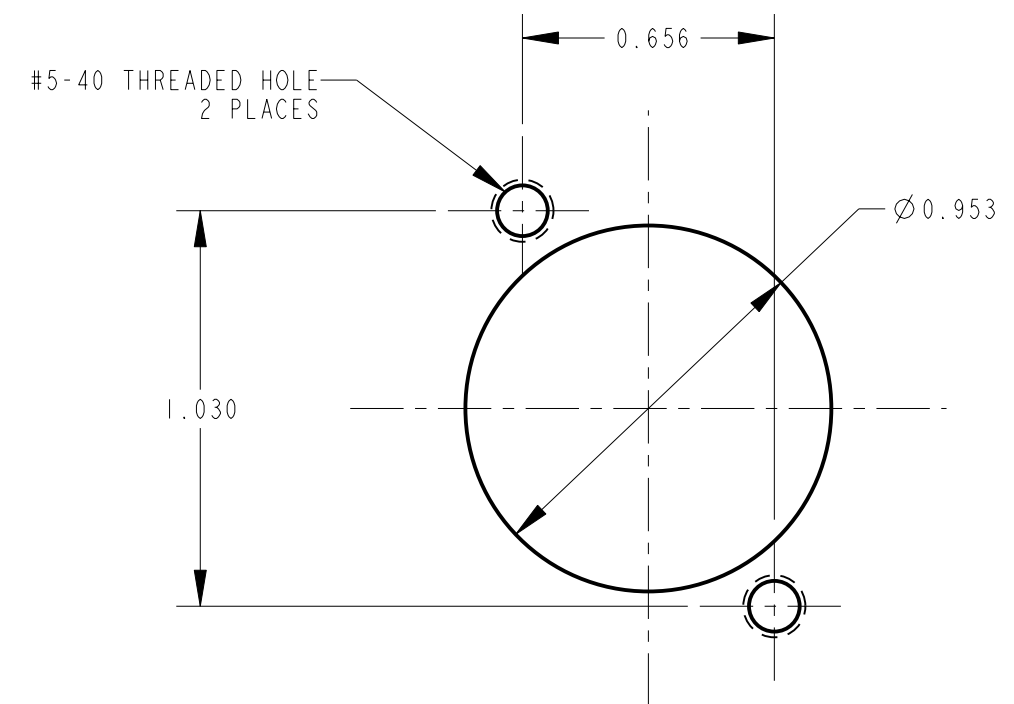

PROFESSIONAL SERIES

- HOUSING FINISH - MATTE CHROME
- CONTACT PLATING - GOLD

- OGP 62
- NO. OF CONTACTS:
  3 = 3 CONTACTS

1. **NOTES:**
1. ALL DIMENSIONS REF. UNLESS OTHERWISE SPECIFIED.
  2. BLACK HOUSING AND INSERT WITH SATIN NICKEL PLATED LATCH.
  3. THIS PRODUCT IS RoHS COMPLIANT.

REV	ECO NUMBER	DATE	BY	APVD
S	26158	10-4-06	TO	TJK
R	ECO #22895	9-20-99	TJK	TJK

REVISIONS

★ STAR SYMBOL DENOTES CRITICAL DIMENSION

~~UNLESS OTHERWISE SPECIFIED~~

1. ALL DIMENSIONS IN INCHES
  - TWO PLACE DECIMALS ±0.01
  - THREE PLACE DECIMALS ±0.005
  - FRACTIONAL DIMENSIONS ±1/64
  - ANGLES ±1°
  - ALL DIA. CONCENTRIC WITHIN 0.005 T.I.R.
2. FEATURES ON THE SAME CENTERLINE MUST BE ALIGNED WITHIN ±0.002
3. REMOVE ALL BURRS

DO NOT SCALE DRAWING

THIS DRAWING DESCRIBES A DESIGN CONSIDERED PROPRIETARY IN NATURE, DEVELOPED AND MANUFACTURED BY SWITCHCRAFT INC. AND IS RELEASED ON A CONFIDENTIAL BASIS FOR IDENTIFICATION PURPOSES ONLY.				
SIZE	WIDTH	MULT	LBS/M	TEMPER
FINISH		SCALE		MATERIAL
SPEC No.		2:1		SPEC No.
FIRST USED ON		DATE DRAWN		BY
7-Feb-94		7-Feb-94		SG
CHKD		APVD		
AA		GHJ		
7-11-94		7-11-94		
NAME				REV
D SERIES FEMALE OG, RoHS				S

SHEET 1 OF 1

D_F SERIES