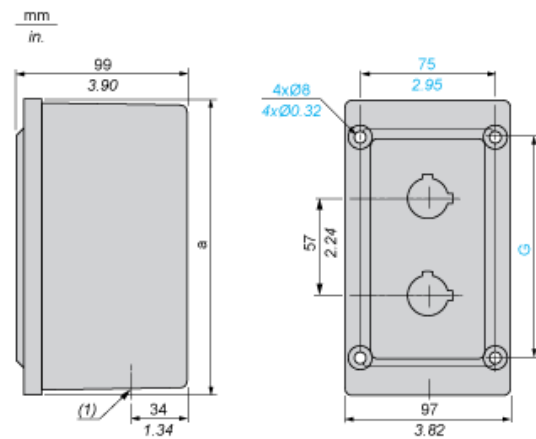

Contractual warranty

Warranty period	18 months
-----------------	-----------

Dimensions

Below drawing shows a 2-hole enclosure. Refer to the product characteristics to get the number of holes.

(1) Knockout conduit thread: 3/4".