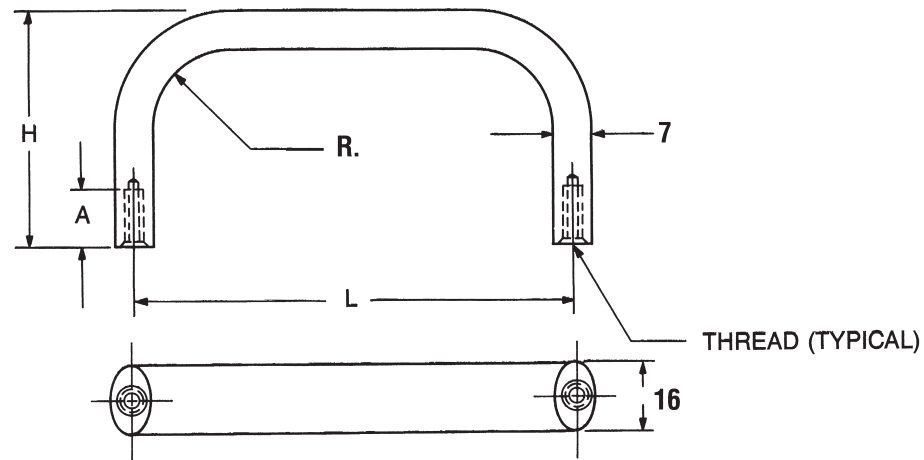

16mm x 7mm OVAL INTERNAL THREAD HANDLES

PART NO.	L ±1.0	H ±1.0
M6315	63	
M6316	76	
M6317	102	
M6318	108	
M6319	114	25
M6320	116	
M6321	127	
M6322	152	
M6323	163	
M6324	63	
M6325	76	
M6326	102	
M6327	108	
M6328	114	33
M6329	116	
M6330	127	
M6331	152	
M6332	163	
M6333	63	
M6334	76	
M6335	102	
M6336	108	
M6337	114	
M6338	116	38
M6339	127	
M6340	152	
M6341	163	
M6342	178	

THREAD CODE & DEPTH		
THREAD	CODE	A
M4x0.7	4007	8-13
M5x0.8	5008	8-16

MATERIAL	CODE	RoHS
Aluminum	A	YES
Brass	B	YES
Stainless Steel	SS	YES

Mouser Electronics

Authorized Distributor

Click to View Pricing, Inventory, Delivery & Lifecycle Information: