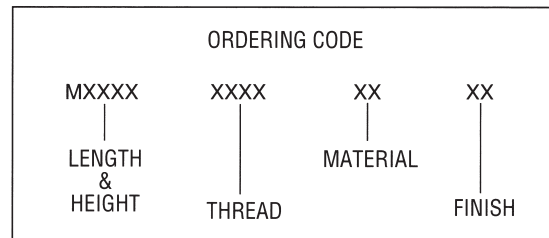

THREAD CODE & DEPTH		
THREAD	CODE	A
M4x0.7	4007	8-13
M5x0.8	5008	8-16

MATERIAL	CODE	RoHS
Aluminum	A	YES
Brass	B	YES
Stainless Steel	SS	YES