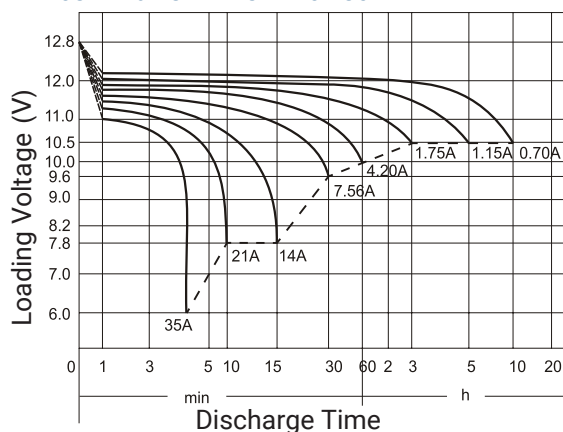

DISCHARGE CHARACTERISTICS

CHARGING

Constant Voltage Charge: Apply constant voltage charge at 14.4 V - 15.0 V at 77°F (25°C). Initial charging current should be set at less than 2.1 Amps. Charging time 16 - 24 hours.

Constant Current Charge: Charging current 0.1C=0.7 Amps, when charging voltage up to 15.6 V, continue to charge 2 hours.

“Float” or “Stand-By” Charge: Apply constant voltage charge of 13.5 V - 13.8 V at 77°F (25°C). When held at this voltage, the battery will seek its own current level and maintain itself in a fully charged condition.

Temperature Compensation: Charging voltage should be regulated in relation to ambient temperature. As temperature rises charging voltage should be reduced to prevent overcharge and increased as temperature falls to avoid undercharge.

APPLICATIONS

- Motorcycle
- Scooter
- ATV
- Watersport
- UTV
- Snowmobile
- Lawn & Garden

GLOBAL HEADQUARTERS (USA AND INTERNATIONAL EXCLUDING EMEA)

Power-Sonic Corporation
365 Cabela Dr Suite 300,
Reno, Nevada 89523
USA
T: +1 619 661 2020
E: customer-service@power-sonic.com

POWER-SONIC EMEA (EMEA – EUROPE, MIDDLE EAST AND AFRICA)

Smitzpol 4, 3861 RS Nijkerk,
The Netherlands
T NL: + 31 33 7410 700
T UK: + 44 1268 560 686
T FR: + 33 344 32 18 17
E: salesEMEA@power-sonic.com

For further charging information including temperature compensation factors, see Power Sonic Technical Manual/Power Sonic Charger specifications.

CHARGERS

Power Sonic offers a wide range of chargers suitable for batteries with a variety of capacities.

Please refer to our website for more information on our switch mode and transformer type chargers.

Please contact our technical department for advice if you have difficulty in locating a suitable charger.

FURTHER INFORMATION

Please refer to our website www.power-sonic.com for a complete range of useful downloads, such as product catalogs, material safety data sheets (MSDS), ISO certification, etc.