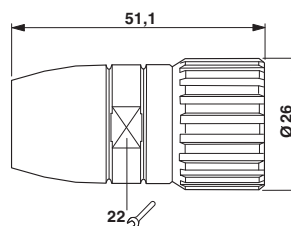

Cable connector, straight, shielded: yes, Screw locking, M23, No. of pos.: 12, type of contact: Socket, Crimp connection, cable diameter range: 5.5 mm ... 6.5 mm

Key Commercial Data

Packing unit	20 pc
GTIN	 4 046356 228671
GTIN	4046356228671

Technical data

Data of the insulating body

Note	Order information: Order crimp contacts Ø 1 mm separately
Coding	N
Contact connection method	Crimp connection
Type of contacts	Socket
Application	Signal
Number of positions	12
Contact diameter of power contacts	1 mm
Nominal current per power contact at 25°C	8 A
Nominal voltage, power contact	150 V
Rated surge voltage	1.5 kV
Overvoltage category	II
Degree of pollution	3
Overvoltage category	II
Degree of pollution	3

Housing data

Housing material	Metal
Type of locking	Screw locking
Degree of protection (when plugged in)	IP67
Thread type	M23

Cable seal data

Cable diameter	5.5 mm ... 6.5 mm
Sealing material	NBR

Cable connector - RC-12S2N8A80EF - 1600129

Drawings

Schematic diagram

Dimensional drawing

Approvals

Approvals

Approvals

EAC

Ex Approvals