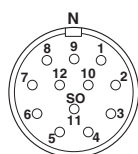

Cable connector - RC-12S2N8A80EF - 1600129

Technical data

Environmental Product Compliance

REACH SVHC	Lead 7439-92-1
China RoHS	Environmentally Friendly Use Period = 50
	For details about hazardous substances go to tab "Downloads", Category "Manufacturer's declaration"

Drawings

Schematic diagram