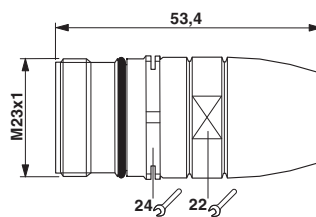

Coupler connector - RC-12P2S8A902J - 1598390

Please be informed that the data shown in this PDF Document is generated from our Online Catalog. Please find the complete data in the user's documentation. Our General Terms of Use for Downloads are valid (<http://phoenixcontact.com/download>)

Coupling connector, straight, shielded: yes, Screw locking, M23, cable diameter range: 7.5 mm ... 9.5 mm

Key Commercial Data

Packing unit	20 pc
GTIN	 4 046356 220569
GTIN	4046356220569

Technical data

Environmental Product Compliance

China RoHS	Environmentally Friendly Use Period = 50
	For details about hazardous substances go to tab "Downloads", Category "Manufacturer's declaration"

Drawings

Dimensional drawing