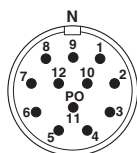

Drawings

Schematic diagram