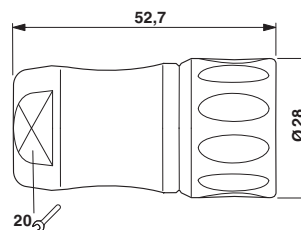

Cable connector, straight plastic-sheathed, shielded: yes, Screw locking, M23, No. of pos.: 12, type of contact: Pin, Solder connection, cable diameter range: 7.5 mm ... 9.5 mm

Key Commercial Data

Packing unit	20 pc
GTIN	
GTIN	4046356215145

Drawings

Schematic diagram

Dimensional drawing

Phoenix Contact 2018 © - all rights reserved
<http://www.phoenixcontact.com>

PHOENIX CONTACT GmbH & Co. KG
Flachmarktstr. 8
32825 Blomberg
Germany
Tel. +49 5235 300
Fax +49 5235 3 41200
<http://www.phoenixcontact.com>