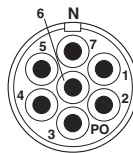

Device connector, front mounting - RC-07P1N122100 - 1594280

Technical data

Environmental Product Compliance

REACH SVHC	Lead 7439-92-1
China RoHS	Environmentally Friendly Use Period = 50
	For details about hazardous substances go to tab "Downloads", Category "Manufacturer's declaration"

Drawings

Schematic diagram

Approvals

Approvals

Approvals

EAC

Ex Approvals

Approval details

EAC		B.01742

Phoenix Contact 2018 © - all rights reserved
<http://www.phoenixcontact.com>

PHOENIX CONTACT GmbH & Co. KG
Flachsmarktstr. 8
32825 Blomberg
Germany
Tel. +49 5235 300
Fax +49 5235 3 41200
<http://www.phoenixcontact.com>