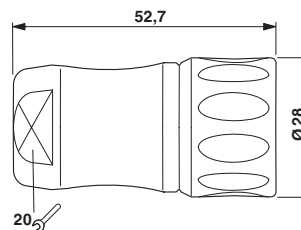

Cable connector, straight plastic-sheathed, shielded: yes, Screw locking, M23, No. of pos.: 6, type of contact: Pin, Solder connection, cable diameter range: 7.5 mm ... 9.5 mm

The figure shows the 12-pos. product version

### Technical data

### Drawings

Schematic diagram

Dimensional drawing

Phoenix Contact 2018 © - all rights reserved  
<http://www.phoenixcontact.com>

PHOENIX CONTACT GmbH & Co. KG  
Flachmarktstr. 8  
32825 Blomberg  
Germany  
Tel. +49 5235 300  
Fax +49 5235 3 41200  
<http://www.phoenixcontact.com>