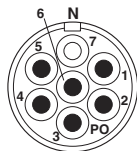

Drawings

Schematic diagram