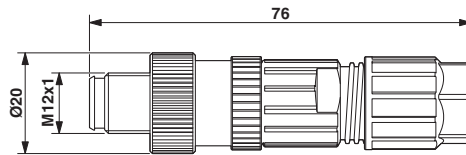

Assembled FO cable, round cable, 50/125 µm GOF-MM fiber, M12 to M12, for installation inside buildings

GOF MM cable, assembled with M12 OPTIC to M12 OPTIC

Product Description

Assembled FO cable, round cable, 50/125 µm GOF-MM fiber, M12 to M12, for installation inside buildings, length: 2 m

Drawings

FO connecting cable - FOC-M12-M12-GB02/2 - 1408874

Dimensional drawing

Approvals

Approvals

Approvals

EAC

Ex Approvals