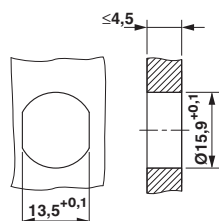

Flush-type socket, shielded, 4-pos., M12, D-coded, rear/screw mounting with M16 thread, with 2 m cable, 4 x 0.34 mm²

Key Commercial Data

Packing unit	1 pc
Minimum order quantity	50 pc
GTIN	 4 046356 616652
GTIN	4046356616652

Drawings

Dimensional drawing

Schematic diagram

Pin assignment M12 socket, 4-pos., D-coded, female side

Housing cutout for M16 fastening thread, mounting panel with feed-through hole (alternatively with surface as protection against rotation)