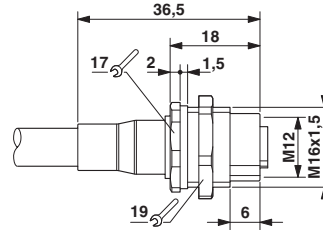

Drawings

Dimensional drawing

Schematic diagram

Pin assignment M12 socket, 4-pos., D-coded, female side

Housing cutout for M16 fastening thread, mounting panel with feed-through hole (alternatively with surface as protection against rotation)

Flush-type connector - SACCBP-FSD-4CON-M16/2,0-933SCO - 1402473

Cable cross section

PROFINET PVC stranded CAT5 [93B]

Dimensional drawing

M12 flush-type connector

Circuit diagram

Contact assignment of the M12 socket