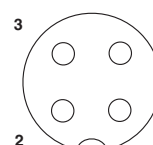

Drawings

Dimensional drawing

Schematic diagram

Pin assignment M12 socket, 4-pos., D-coded, female side

Housing cutout for M16 fastening thread, mounting panel with feed-through hole (alternatively with surface as protection against rotation)