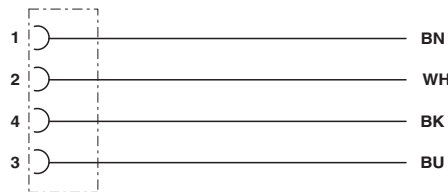

Drawings

Dimensional drawing

Schematic diagram

Pin assignment M12 socket, 4-pos., D-coded, female side

Housing cutout for M16 fastening thread, mounting panel with feed-through hole (alternatively with surface as protection against rotation)

Flush-type connector - SACCBP-FSD-4CON-M16/2,0-933SCO - 1402473

Cable cross section

PROFINET PVC stranded CAT5 [93B]

Dimensional drawing

M12 flush-type connector

Circuit diagram

Contact assignment of the M12 socket