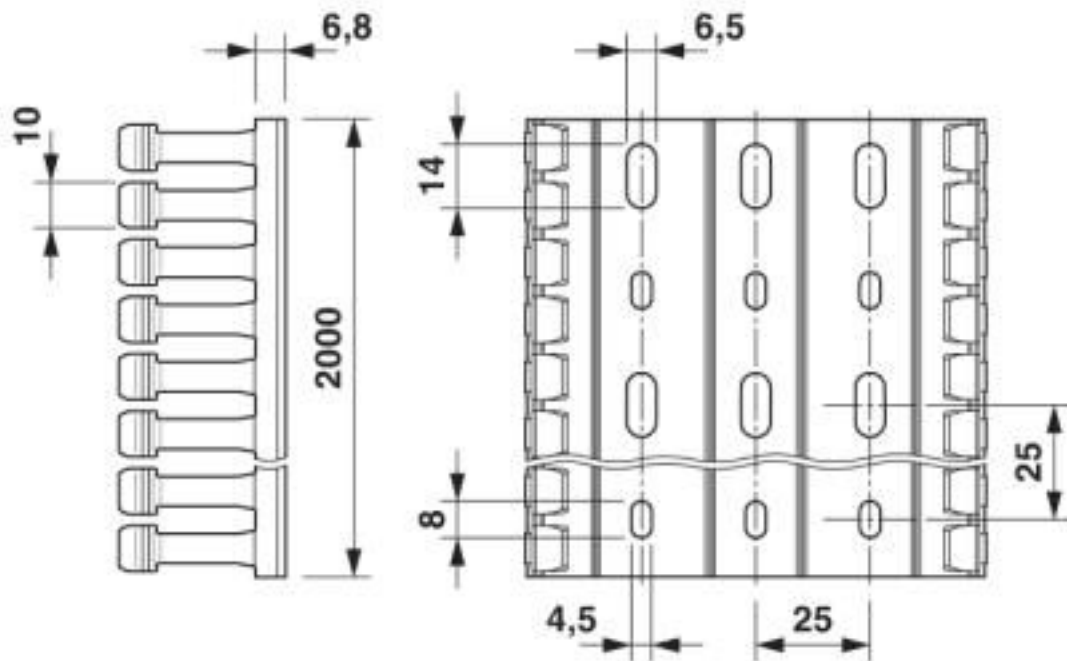

Cable duct - CD 120X60 BU - 3240326

Technical data

General

Material	PVC
Nominal cross section	4519 mm²

Standards and Regulations

Halogen-free	no
Connection in acc. with standard	CSA
Flammability rating according to UL 94	V0

Environmental Product Compliance

China RoHS	Environmentally friendly use period: unlimited = EFUP-e
	No hazardous substances above threshold values

Drawings

Dimensional drawing

Base perforation according to DIN EN 50085

Classifications

eCl@ss

eCl@ss 10.0.1	27400703
eCl@ss 4.0	27140600
eCl@ss 4.1	27140600
eCl@ss 5.0	27140600