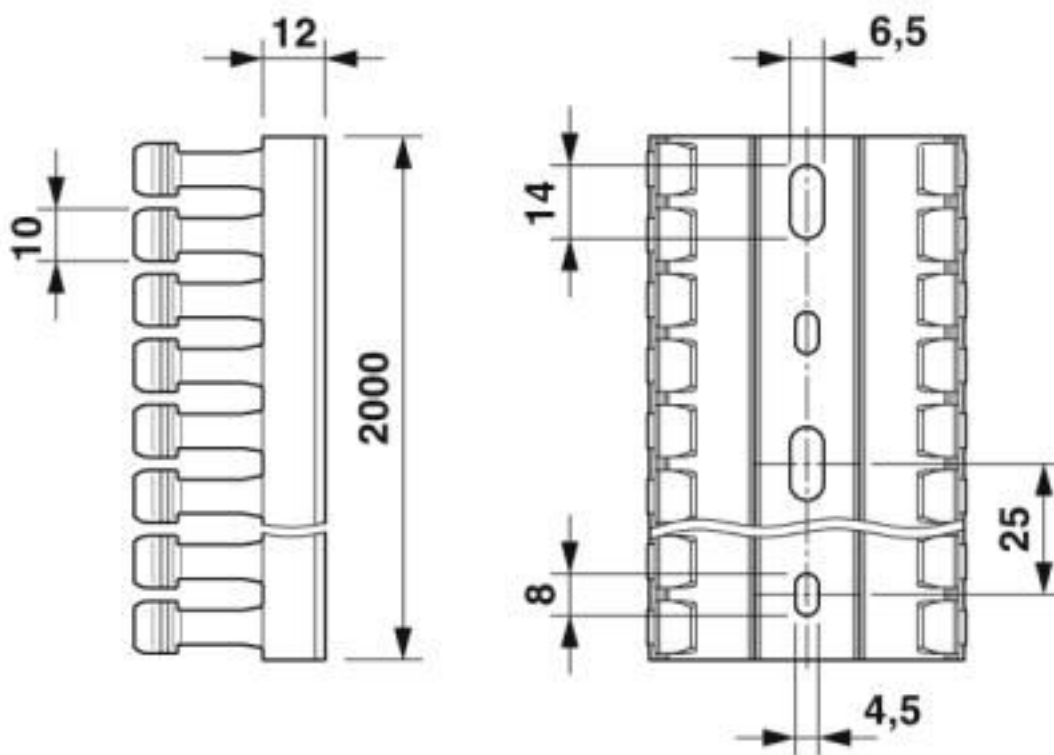

Cable duct - CD 25X60 BU - 3240303

Technical data

General

Material	PVC
Nominal cross section	836 mm²

Standards and Regulations

Halogen-free	no
Connection in acc. with standard	CSA
Flammability rating according to UL 94	V0

Environmental Product Compliance

China RoHS	Environmentally friendly use period: unlimited = EFUP-e
	No hazardous substances above threshold values

Drawings

Dimensional drawing

Base perforation according to DIN EN 50085

Classifications

eCl@ss

eCl@ss 10.0.1	27400703
eCl@ss 4.0	27140600