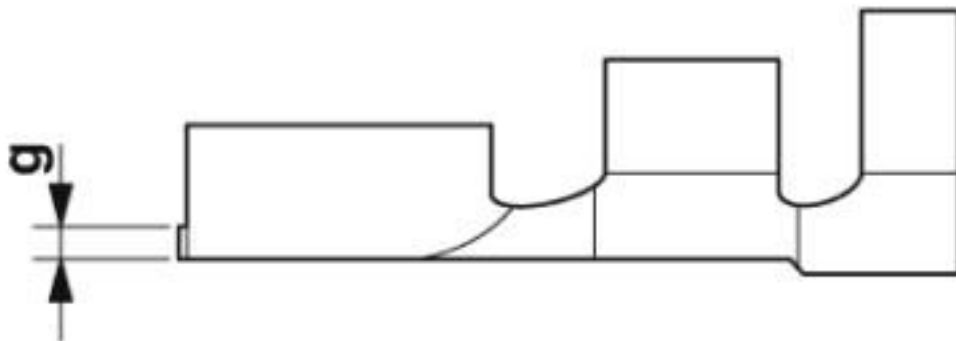

Connector - C-SCF 1/2,8X0,5 - 3240152

Technical data

General

Coating	tin-plated
---------	------------

Environmental Product Compliance

China RoHS	Environmentally friendly use period: unlimited = EFUP-e
	No hazardous substances above threshold values

Drawings

Dimensional drawing

Classifications

eCl@ss

eCl@ss 10.0.1	27400212
---------------	----------

Connector - C-SCF 1/2,8X0,5 - 3240152

Classifications

eCl@ss