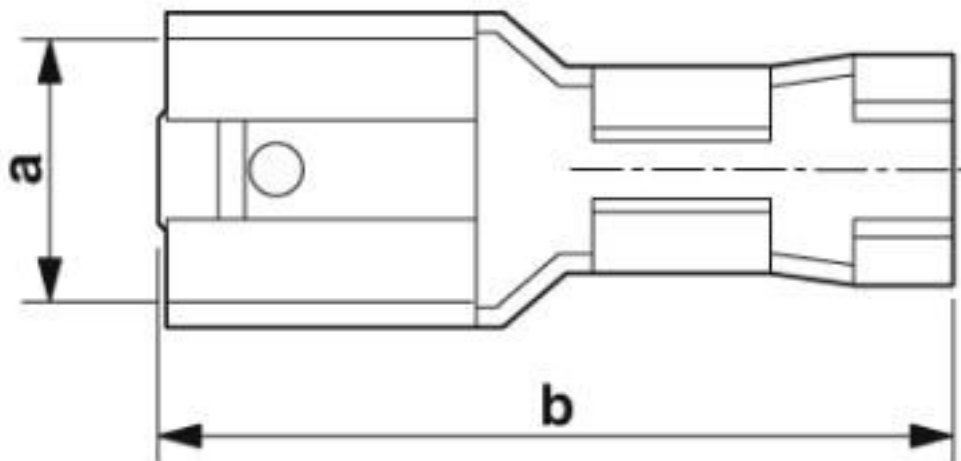

Connector - C-SCF 1/2,8X0,5 - 3240152

Technical data

General

Coating	tin-plated

Environmental Product Compliance

China RoHS	Environmentally friendly use period: unlimited = EFUP-e
	No hazardous substances above threshold values

Drawings

Dimensional drawing

Classifications

eCl@ss

eCl@ss 10.0.1	27400212