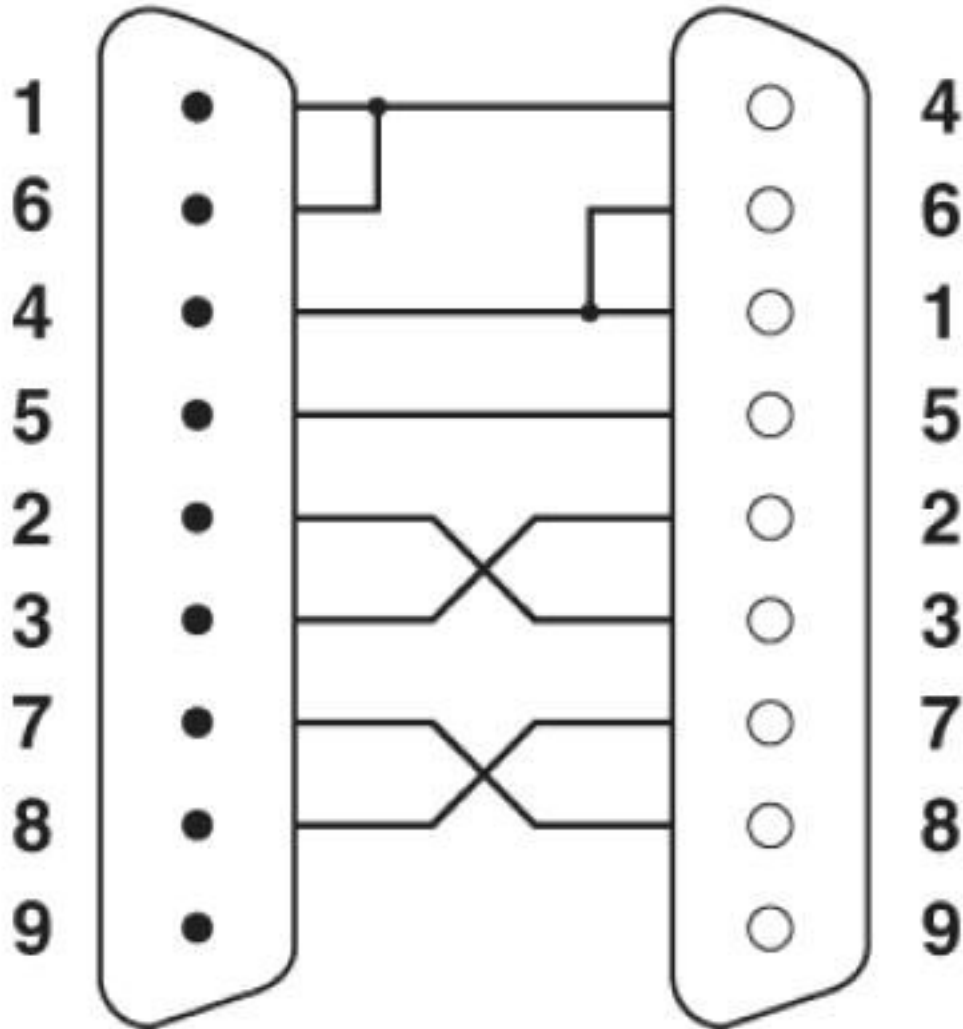

Adapter - PSM-AD-D9-NULLMODEM - 2708753

Circuit diagram

Connection scheme PSM-AD-D9-NULLMODEM

Classifications

eCl@ss

eCl@ss 10.0.1	19060590
eCl@ss 4.0	27250300
eCl@ss 4.1	27250300
eCl@ss 5.0	27242700
eCl@ss 5.1	27242700
eCl@ss 6.0	27242200
eCl@ss 7.0	19059205
eCl@ss 8.0	19059205