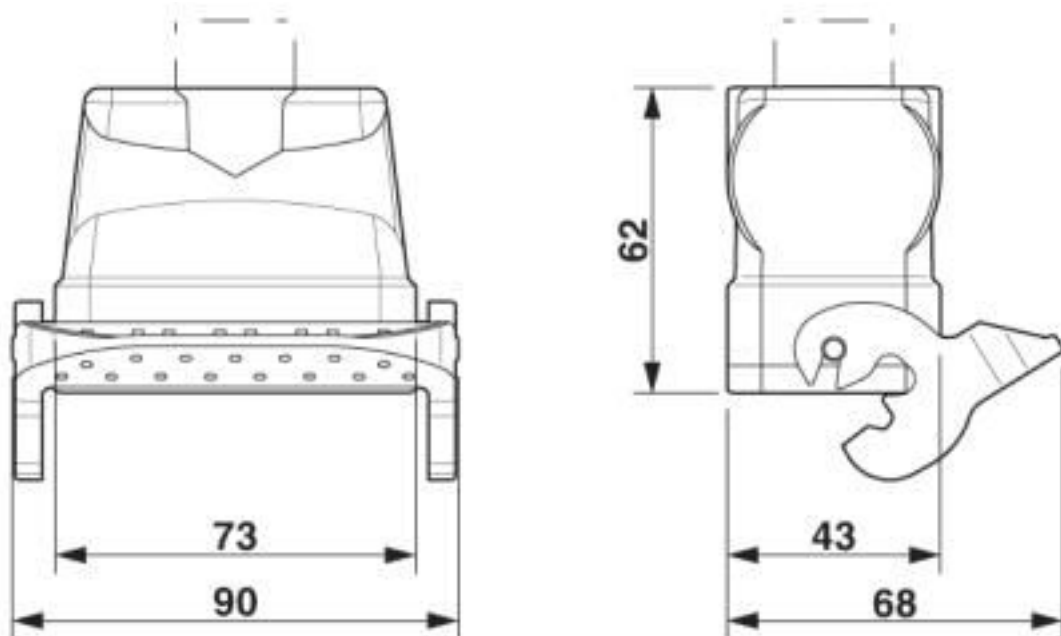

HEAVYCON B10 coupling housing, with single locking latch, height: 62 mm, with 1 x Pg16 gland, straight cable outlet

Key Commercial Data

Packing unit	10 pc
GTIN	
GTIN	4046356695336

Technical data

Dimensions

Height	62 mm
Width	43 mm
Length	73 mm

Ambient conditions

Degree of protection of housing (IP)	IP65
Ambient temperature (operation)	-40 °C ... 125 °C

General

Note	For contact inserts HC-B10, BB18, DD42, M, K8/24
Size	B10
Housing type	Coupling housings
Locking type	with single locking latch
No. of cable outlets	1
Cable outlet	straight
Screw connection	none
Type of the screw connection	1x Pg16
Housing material	Aluminum die-cast
Housing surface material	Powder-coated, gray

Housing - HC-B 10-KML-N-O1PG16 - 1460287

Technical data

General

Seal material	NBR
Material lock	Stainless steel, handle: PA
Material grip body interlock	PA

Environmental Product Compliance

China RoHS	Environmentally friendly use period: unlimited = EFUP-e
	No hazardous substances above threshold values

Drawings

Dimensional drawing

Dimensional drawing

Classifications

eCl@ss

eCl@ss 4.0	27140816
eCl@ss 4.1	27140816
eCl@ss 5.0	27143424
eCl@ss 5.1	27261200
eCl@ss 6.0	27261200
eCl@ss 7.0	27440202
eCl@ss 8.0	27440202
eCl@ss 9.0	27440202