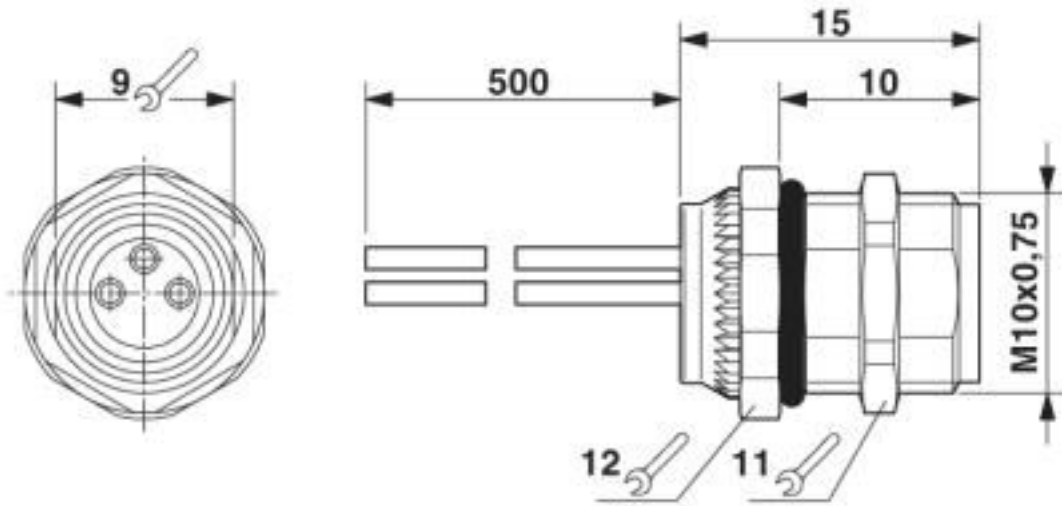

Key Commercial Data

Packing unit	1 pc
GTIN	 4 055626 428154
GTIN	4055626428154

Technical data

Environmental Product Compliance

REACH SVHC	Lead 7439-92-1
China RoHS	Environmentally Friendly Use Period = 25;
	For details about hazardous substances go to tab "Downloads", Category "Manufacturer's declaration"

Drawings

Flush-type connector - SACC-DSI-M8FS-3CON-M10/1,5 - 1425818

Dimensional drawing

M8 flush-type socket

Dimensional drawing

Mounting panel with feed-through hole

Flush-type connector - SACC-DSI-M8FS-3CON-M10/1,5 - 1425818

Schematic diagram

Pin assignment M8 socket, 3-pos., view female side

Classifications

eCl@ss

eCl@ss 10.0.1	27440102
eCl@ss 8.0	27440103
eCl@ss 9.0	27440102

ETIM

ETIM 5.0	EC002062
----------	----------

Approvals