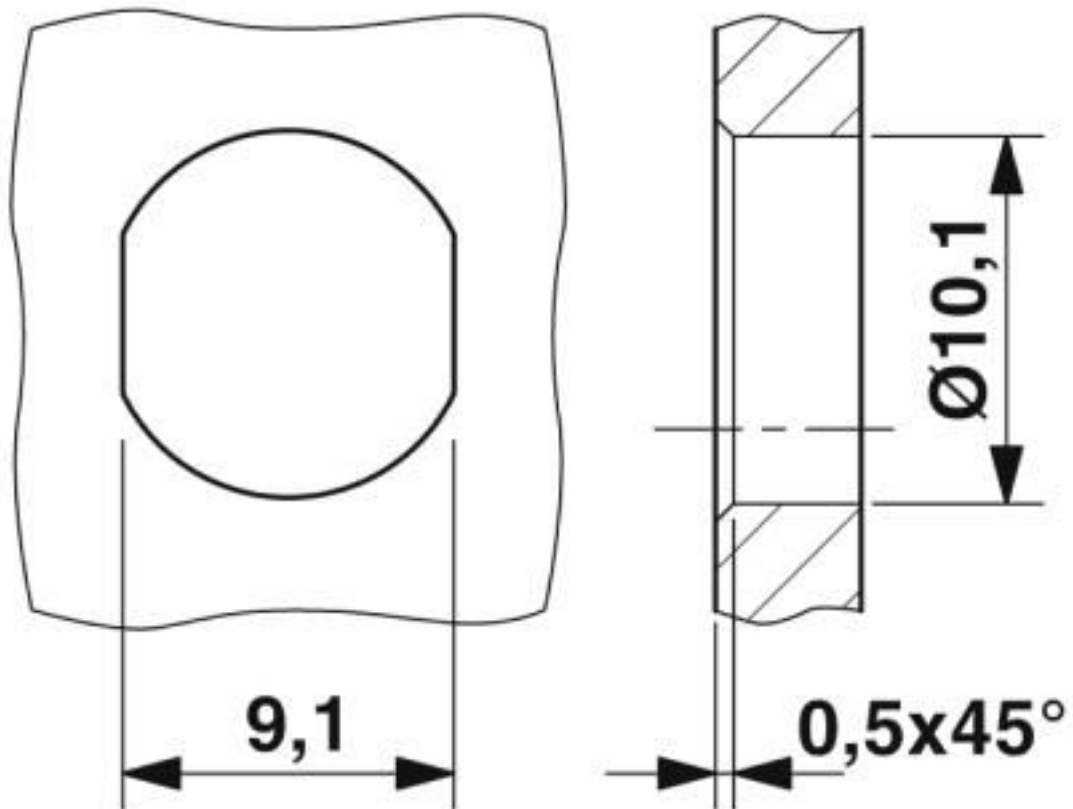

Drawings

Flush-type connector - SACC-DSI-M8FS-3CON-M10/1,5 - 1425818

Dimensional drawing

M8 flush-type socket

Dimensional drawing

Mounting panel with feed-through hole

Flush-type connector - SACC-DSI-M8FS-3CON-M10/1,5 - 1425818

Schematic diagram

Pin assignment M8 socket, 3-pos., view female side

Classifications

eCl@ss

eCl@ss 10.0.1	27440102
eCl@ss 8.0	27440103
eCl@ss 9.0	27440102

ETIM

ETIM 5.0	EC002062
----------	----------

Approvals