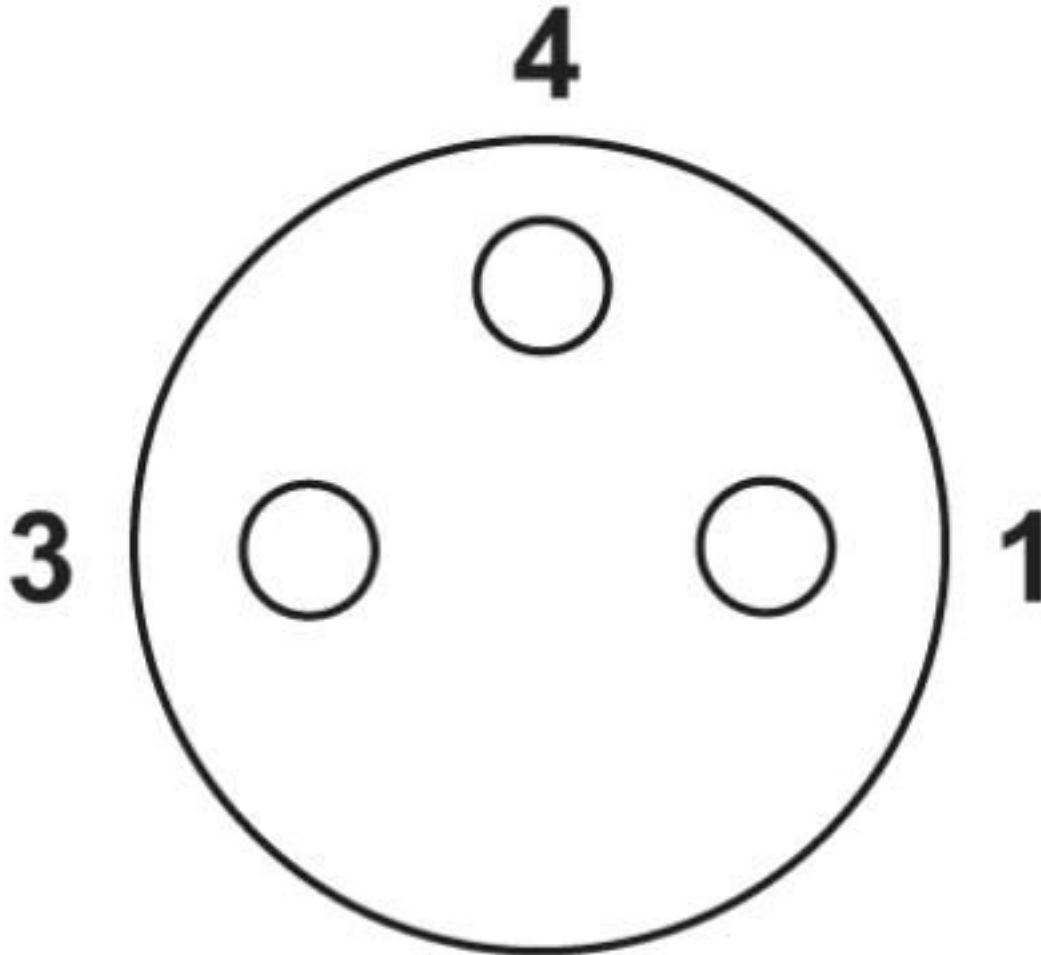

Drawings

Flush-type connector - SACC-DSI-M8FS-3CON-M10/1,5 - 1425818

Dimensional drawing

M8 flush-type socket

Dimensional drawing

Mounting panel with feed-through hole

Flush-type connector - SACC-DSI-M8FS-3CON-M10/1,5 - 1425818

Schematic diagram

Pin assignment M8 socket, 3-pos., view female side

Classifications

eCl@ss

eCl@ss 10.0.1	27440102
eCl@ss 8.0	27440103
eCl@ss 9.0	27440102

ETIM

ETIM 5.0	EC002062
----------	----------

Approvals