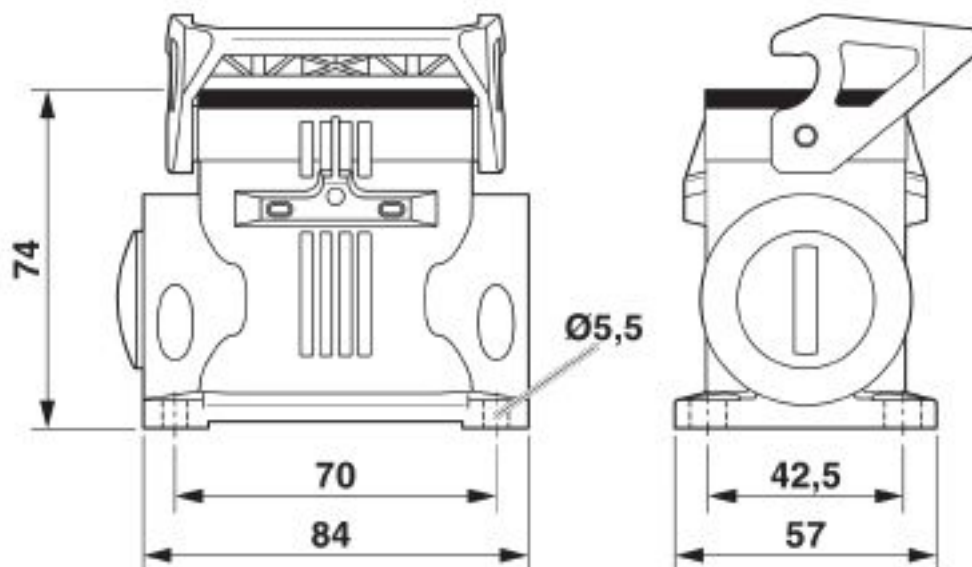

Box mounting bases B6, with single locking latch, material: Die-cast aluminum, salt water resistant, cable outlets: 2, lateral, height: 74.8 mm, cable gland: none, support sleeve: no, 2x M25, Standard

Your advantages

- ✓ good shielding in the event of electromagnetic interference

Key Commercial Data

Packing unit	1 pc
GTIN	
GTIN	4055626816111

Technical data

Dimensions

Height	74.8 mm
Width	52 mm
Length	84 mm

Housing - HC-STA-B06-SHWS-2SSM25-ELC-AL - 1082556

Technical data

General

Color	gray aluminum
Locking type	with single locking latch
No. of cable outlets	2
Cable outlet	lateral
Screw connection	none
Type of the screw connection	2x M25
Housing material	Die-cast aluminum, salt water resistant
Housing surface material	uncoated
Seal material	NBR, conductive
Material lock	PA
Flammability rating according to UL 94	V0 (Interlock)
Assembly instructions	One opening is sealed with a plastic filler plug and can be opened using a screwdriver.

Drawings

Dimensional drawing

Dimensional drawing

Classifications

eCl@ss

eCl@ss 10.0.1	27440202
eCl@ss 5.1	27261200
eCl@ss 6.0	27261200

Housing - HC-STA-B06-SHWS-2SSM25-ELC-AL - 1082556

Classifications