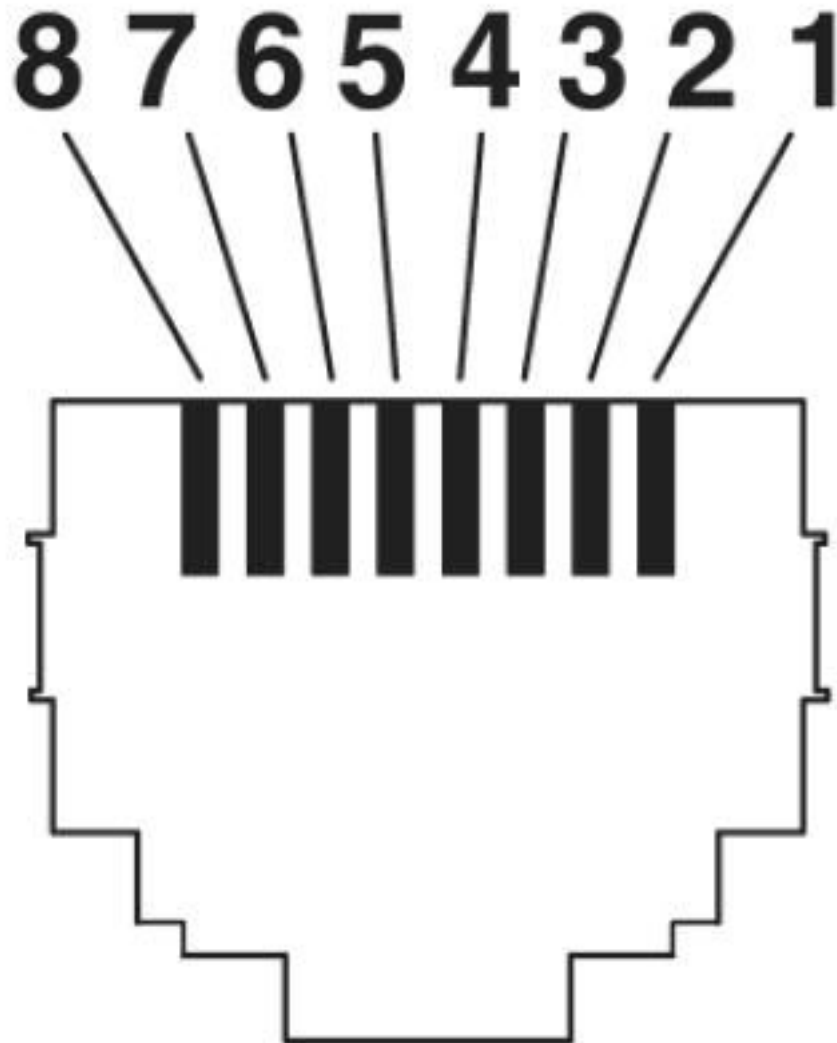

Network cable - NBC-R4AC/55,0-93E/R4AC - 1422652

Schematic diagram

Connector pin assignment plug RJ45