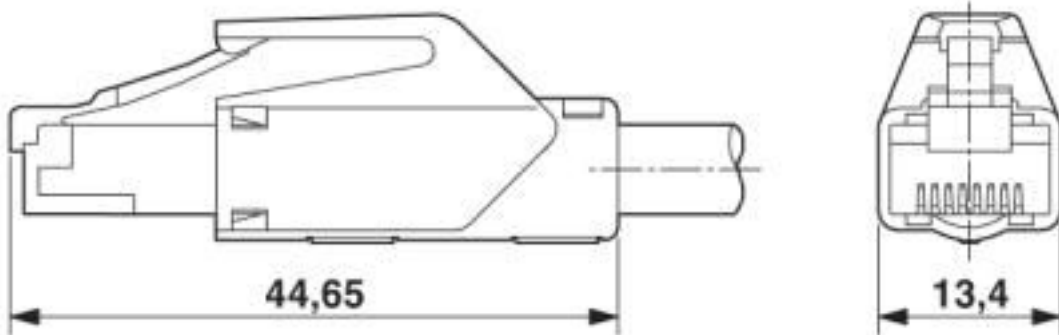

Environmental Product Compliance

China RoHS	Environmentally friendly use period: unlimited = EFUP-e
	No hazardous substances above threshold values

Drawings

Network cable - NBC-R4AC/55,0-93E/R4AC - 1422652

Schematic diagram

Connector pin assignment plug RJ45

Network cable - NBC-R4AC/55,0-93E/R4AC - 1422652

Dimensional drawing

RJ45 connector, IP20

Circuit diagram

Contact assignment of RJ45 plugs

Network cable - NBC-R4AC/55,0-93E/R4AC - 1422652