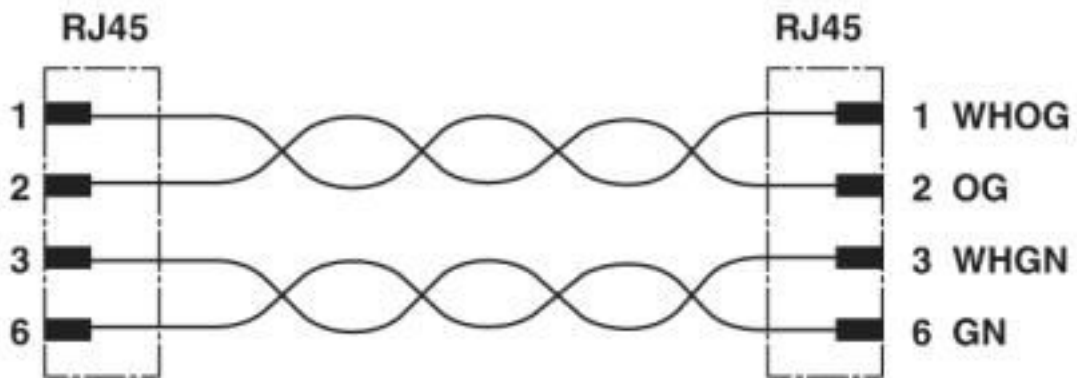

Environmental Product Compliance

China RoHS	Environmentally friendly use period: unlimited = EFUP-e
	No hazardous substances above threshold values

Drawings

Network cable - NBC-R4AC/55,0-93E/R4AC - 1422652

Schematic diagram

Connector pin assignment plug RJ45

Network cable - NBC-R4AC/55,0-93E/R4AC - 1422652

Dimensional drawing

RJ45 connector, IP20

Circuit diagram

Contact assignment of RJ45 plugs

Network cable - NBC-R4AC/55,0-93E/R4AC - 1422652

Cable cross section

Ethernet flexible CAT5, 2-pair [93E]

Classifications

eCl@ss

eCl@ss 10.0.1	27061801
eCl@ss 4.0	24010400
eCl@ss 4.1	24010400
eCl@ss 5.0	19030300
eCl@ss 5.1	19030300
eCl@ss 6.0	27061800
eCl@ss 7.0	27061801
eCl@ss 8.0	27061801
eCl@ss 9.0	27061801