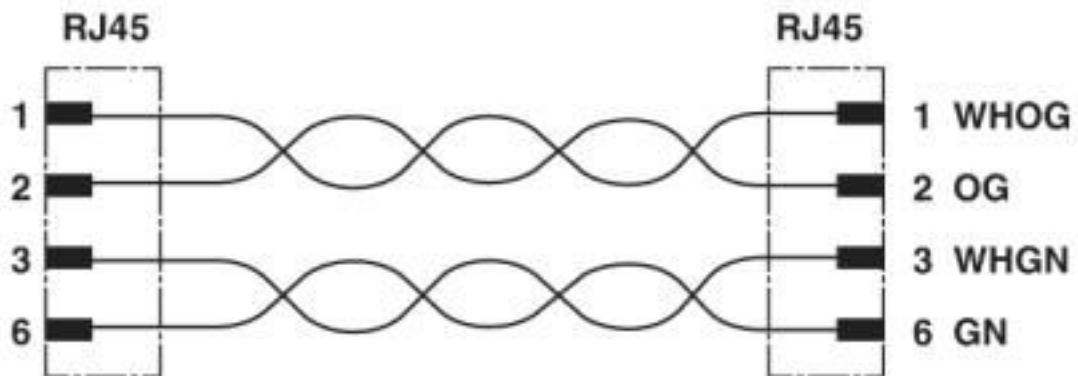

### Drawings

# Network cable - NBC-R4AC/50,0-93E/R4AC - 1422651

Schematic diagram

Connector pin assignment plug RJ45

# Network cable - NBC-R4AC/50,0-93E/R4AC - 1422651

Dimensional drawing

RJ45 connector, IP20

Circuit diagram

Contact assignment of RJ45 plugs