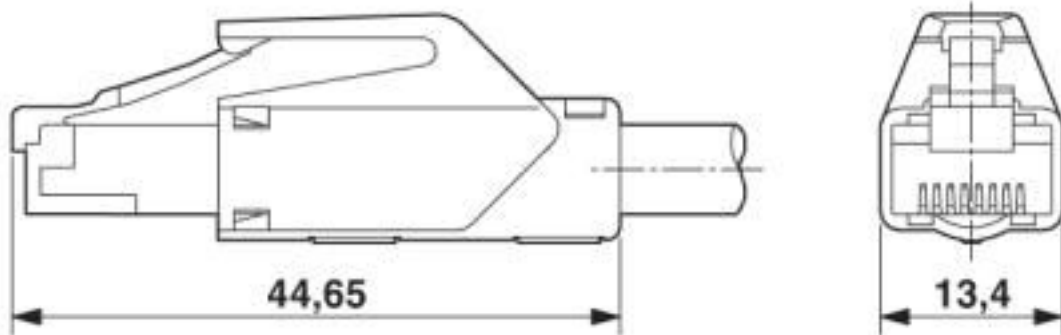

### Drawings

# Network cable - NBC-R4AC/50,0-93E/R4AC - 1422651

Schematic diagram

Connector pin assignment plug RJ45

# Network cable - NBC-R4AC/50,0-93E/R4AC - 1422651

Dimensional drawing

RJ45 connector, IP20

Circuit diagram

Contact assignment of RJ45 plugs