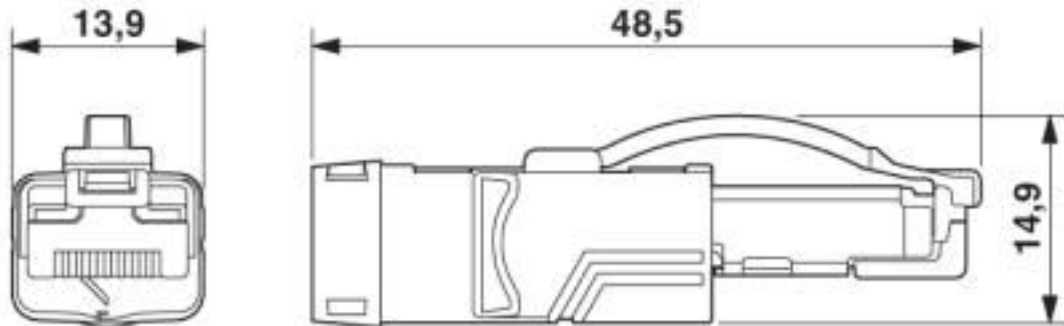

Environmental Product Compliance

China RoHS	Environmentally friendly use period: unlimited = EFUP-e
	No hazardous substances above threshold values

Drawings

Patch cable - NBC-R4AC/5,0-93M/R4ACR - 1420383

Schematic diagram

Connector pin assignment plug RJ45

Patch cable - NBC-R4AC/5,0-93M/R4ACR - 1420383

Dimensional drawing

RJ45 connector, IP20

Dimensional drawing

RJ45 connector, IP20, angled

Patch cable - NBC-R4AC/5,0-93M/R4ACR - 1420383