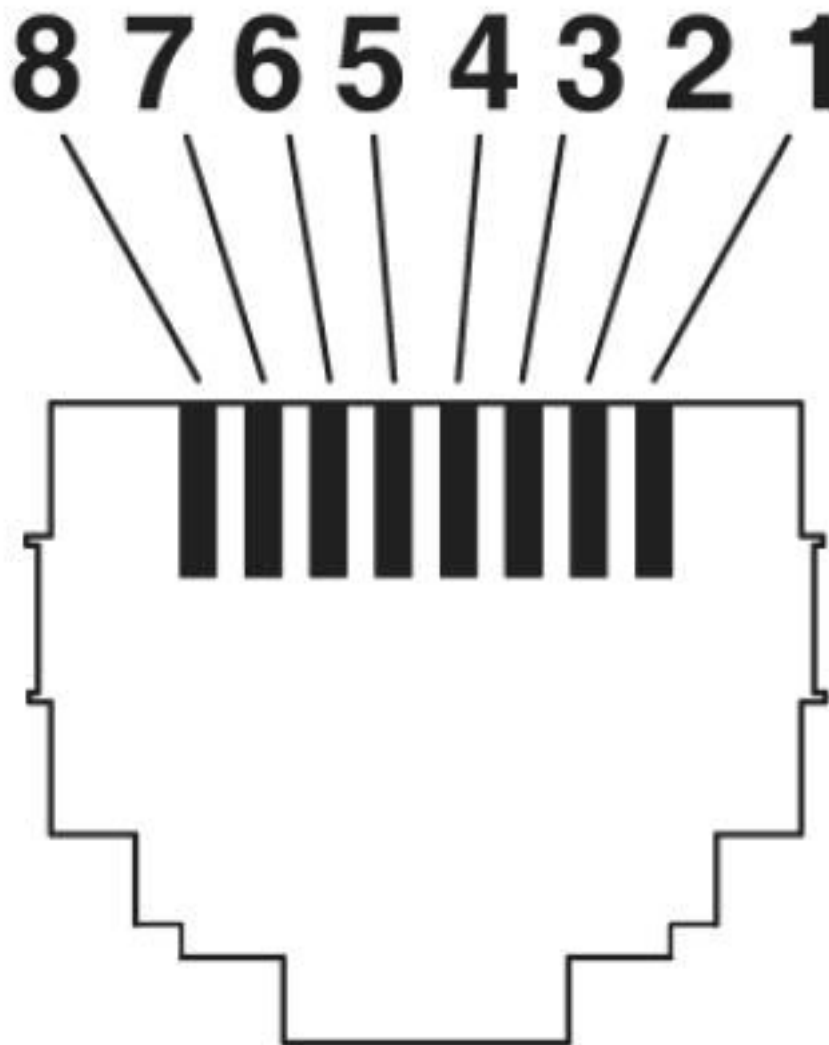

Patch cable - NBC-R4AC/5,0-93M/R4ACR - 1420383

Technical data

Characteristics head 1

Color	black
Material (component)	CuSn (Contact)
	Ni/Au (Contact surface)
	PA (Contact carriers)
	PA (Housing)
Shielded	yes
Outer sheath, material	PUR
External sheath, color	green RAL 6018

Characteristics head 2

Color	black
Material (component)	CuSn (Contact)
	Ni/Au (Contact surface)
	PA (Contact carriers)
	PA (Housing)

Standards and Regulations

Flammability rating according to UL 94	V2
--	----

Schematic diagram

Connector pin assignment plug RJ45

Patch cable - NBC-R4AC/5,0-93M/R4ACR - 1420383

Dimensional drawing

RJ45 connector, IP20

Dimensional drawing

RJ45 connector, IP20, angled

Patch cable - NBC-R4AC/5,0-93M/R4ACR - 1420383