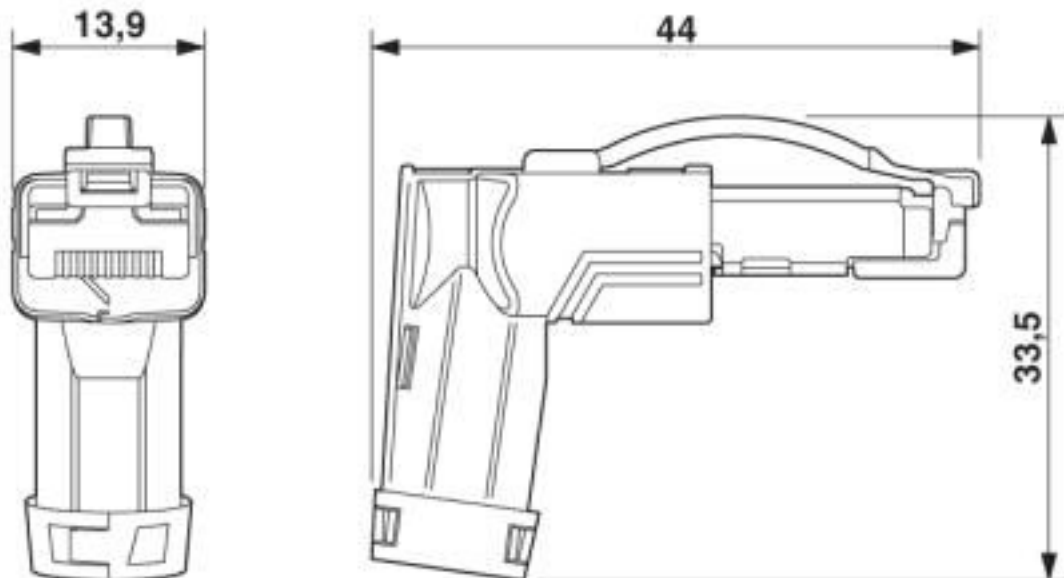

Schematic diagram

Connector pin assignment plug RJ45

Patch cable - NBC-R4AC/5,0-93M/R4ACR - 1420383

Dimensional drawing

RJ45 connector, IP20

Dimensional drawing

RJ45 connector, IP20, angled

Patch cable - NBC-R4AC/5,0-93M/R4ACR - 1420383