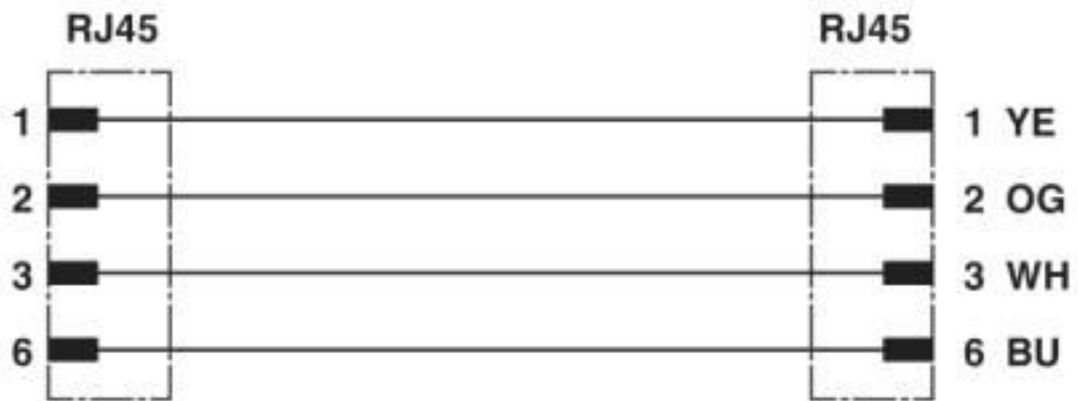

Patch cable - NBC-R4AC/5,0-93M/R4ACR - 1420383

Technical data

Characteristics head 1

Color	black
Material (component)	CuSn (Contact)
	Ni/Au (Contact surface)
	PA (Contact carriers)
	PA (Housing)
Shielded	yes
Outer sheath, material	PUR
External sheath, color	green RAL 6018

Environmental Product Compliance

China RoHS	Environmentally friendly use period: unlimited = EFUP-e
	No hazardous substances above threshold values

Drawings

Patch cable - NBC-R4AC/5,0-93M/R4ACR - 1420383

Schematic diagram

Connector pin assignment plug RJ45

Patch cable - NBC-R4AC/5,0-93M/R4ACR - 1420383

Dimensional drawing

RJ45 connector, IP20

Dimensional drawing

RJ45 connector, IP20, angled

Patch cable - NBC-R4AC/5,0-93M/R4ACR - 1420383

Circuit diagram

Cable cross section

Patch cable - NBC-R4AC/5,0-93M/R4ACR - 1420383

Classifications

eCl@ss

eCl@ss 10.0.1	27060308
eCl@ss 5.1	27061801
eCl@ss 7.0	27060308
eCl@ss 8.0	27060308
eCl@ss 9.0	27060308