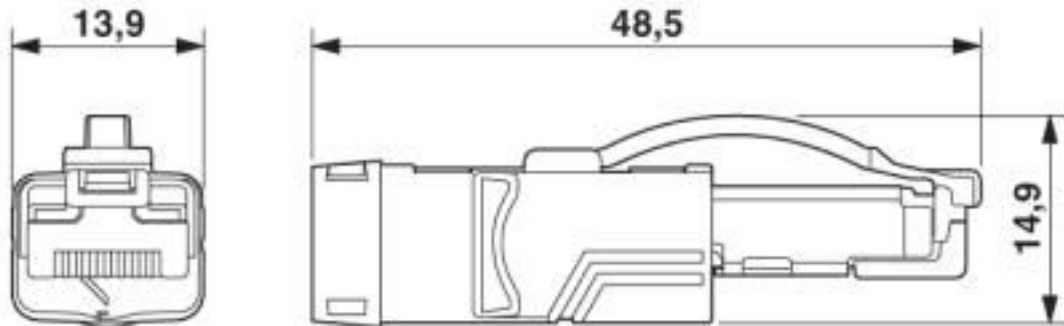

## Drawings

# Patch cable - NBC-R4AC/7,5-93M/R4AC - 1420377

Schematic diagram

Connector pin assignment plug RJ45

# Patch cable - NBC-R4AC/7,5-93M/R4AC - 1420377

Dimensional drawing

RJ45 connector, IP20

Circuit diagram

Contact assignment of RJ45 plugs