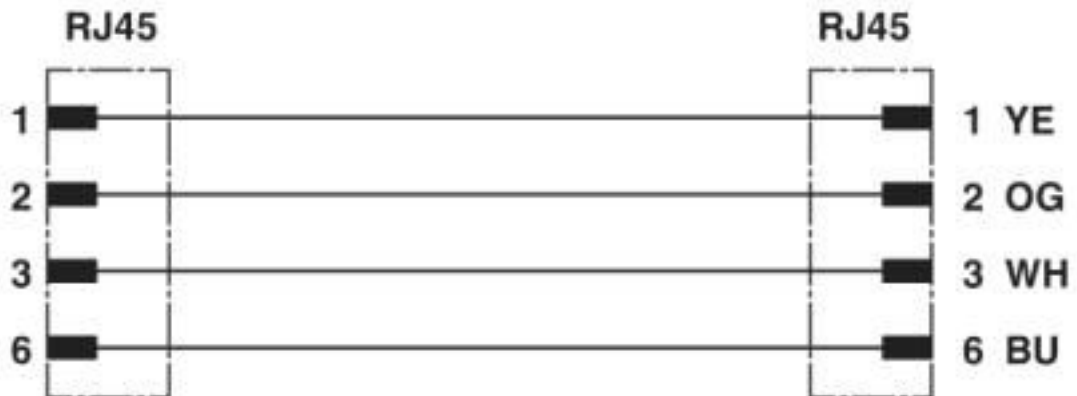

## Drawings

# Patch cable - NBC-R4AC/7,5-93M/R4AC - 1420377

Schematic diagram

Connector pin assignment plug RJ45

# Patch cable - NBC-R4AC/7,5-93M/R4AC - 1420377

Dimensional drawing

RJ45 connector, IP20

Circuit diagram

Contact assignment of RJ45 plugs