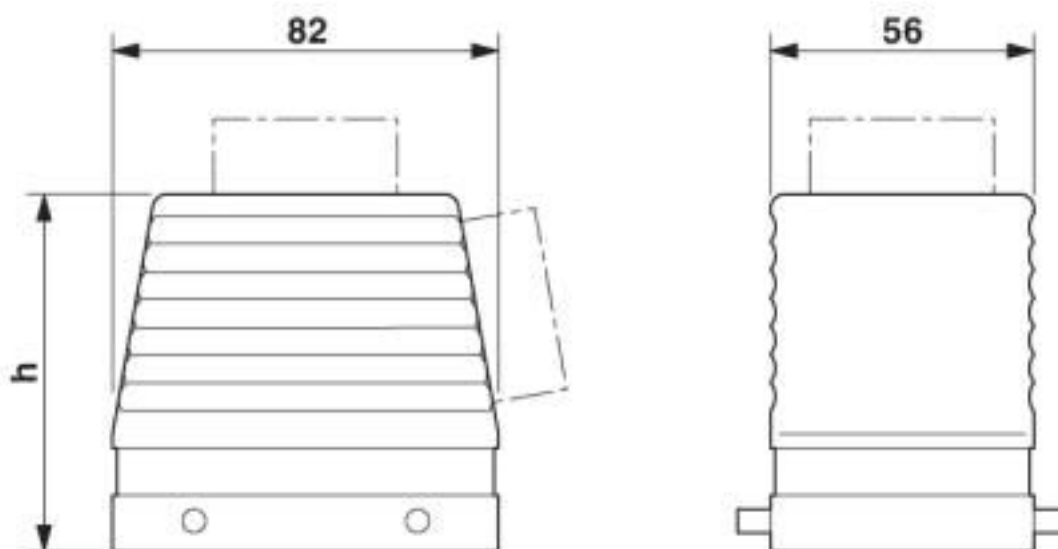

Sleeve housing D50, for double locking latch, material: Aluminum die-cast, cable outlets: 1, straight, height: 76 mm, cable gland: none, support sleeve: yes, 1x Pg21, Standard

Key Commercial Data

Packing unit	10 pc
GTIN	
GTIN	4055626072548

Technical data

Dimensions

Height	76 mm
Width	56 mm
Length	82 mm

Ambient conditions

Degree of protection of housing (IP)	IP65
Ambient temperature (operation)	-40 °C ... 125 °C

General

Note	For contact inserts HC-D25, A16/A32
Size	D50
Housing type	Sleeve housing
Locking type	for double locking latch
No. of cable outlets	1
Cable outlet	straight
Screw connection	none
Type of the screw connection	1x Pg21
Housing material	Aluminum die-cast
Housing surface material	Powder-coated, gray

Drawings

Dimensional drawing

Dimensional drawing

Classifications

eCl@ss

eCl@ss 5.1	27261200
eCl@ss 6.0	27261200
eCl@ss 7.0	27440202
eCl@ss 8.0	27440202
eCl@ss 9.0	27440202

ETIM

ETIM 5.0	EC000437
ETIM 6.0	EC000437