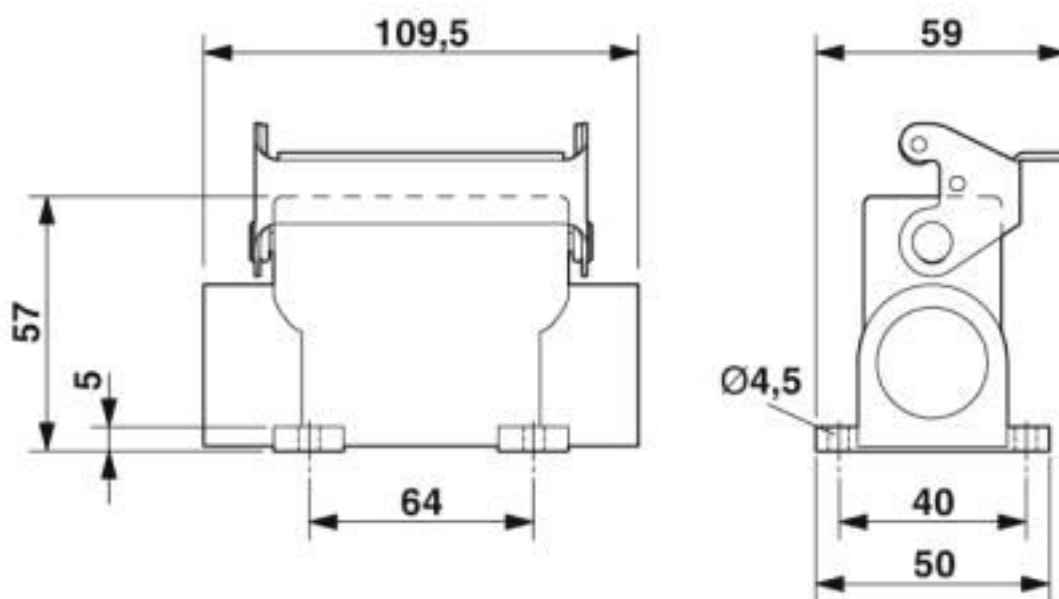

Housing - HC-D25-SML-57/O1PG16 - 1416388

Technical data

General

Material lock	Steel, galvanized

Environmental Product Compliance

China RoHS	Environmentally friendly use period: unlimited = EFUP-e
	No hazardous substances above threshold values

Drawings

Dimensional drawing

Dimensional drawing

Classifications

eCl@ss

eCl@ss 5.1	27261200
eCl@ss 6.0	27261200
eCl@ss 7.0	27440202
eCl@ss 8.0	27440202
eCl@ss 9.0	27440202

ETIM

ETIM 5.0	EC000437
ETIM 6.0	EC000437
ETIM 7.0	EC000437