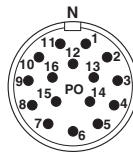

Device connector, front mounting - RC-16P1N8A2300 - 1614959

Technical data

Housing data

Type of locking	Screw locking
Degree of protection (when plugged in)	IP67
Thread type	M23

Environmental Product Compliance

REACH SVHC	Lead 7439-92-1
China RoHS	Environmentally Friendly Use Period = 50
	For details about hazardous substances go to tab "Downloads", Category "Manufacturer's declaration"

Drawings

Schematic diagram

Approvals

Approvals

Approvals

EAC

Ex Approvals

Approval details

EAC		B.01742