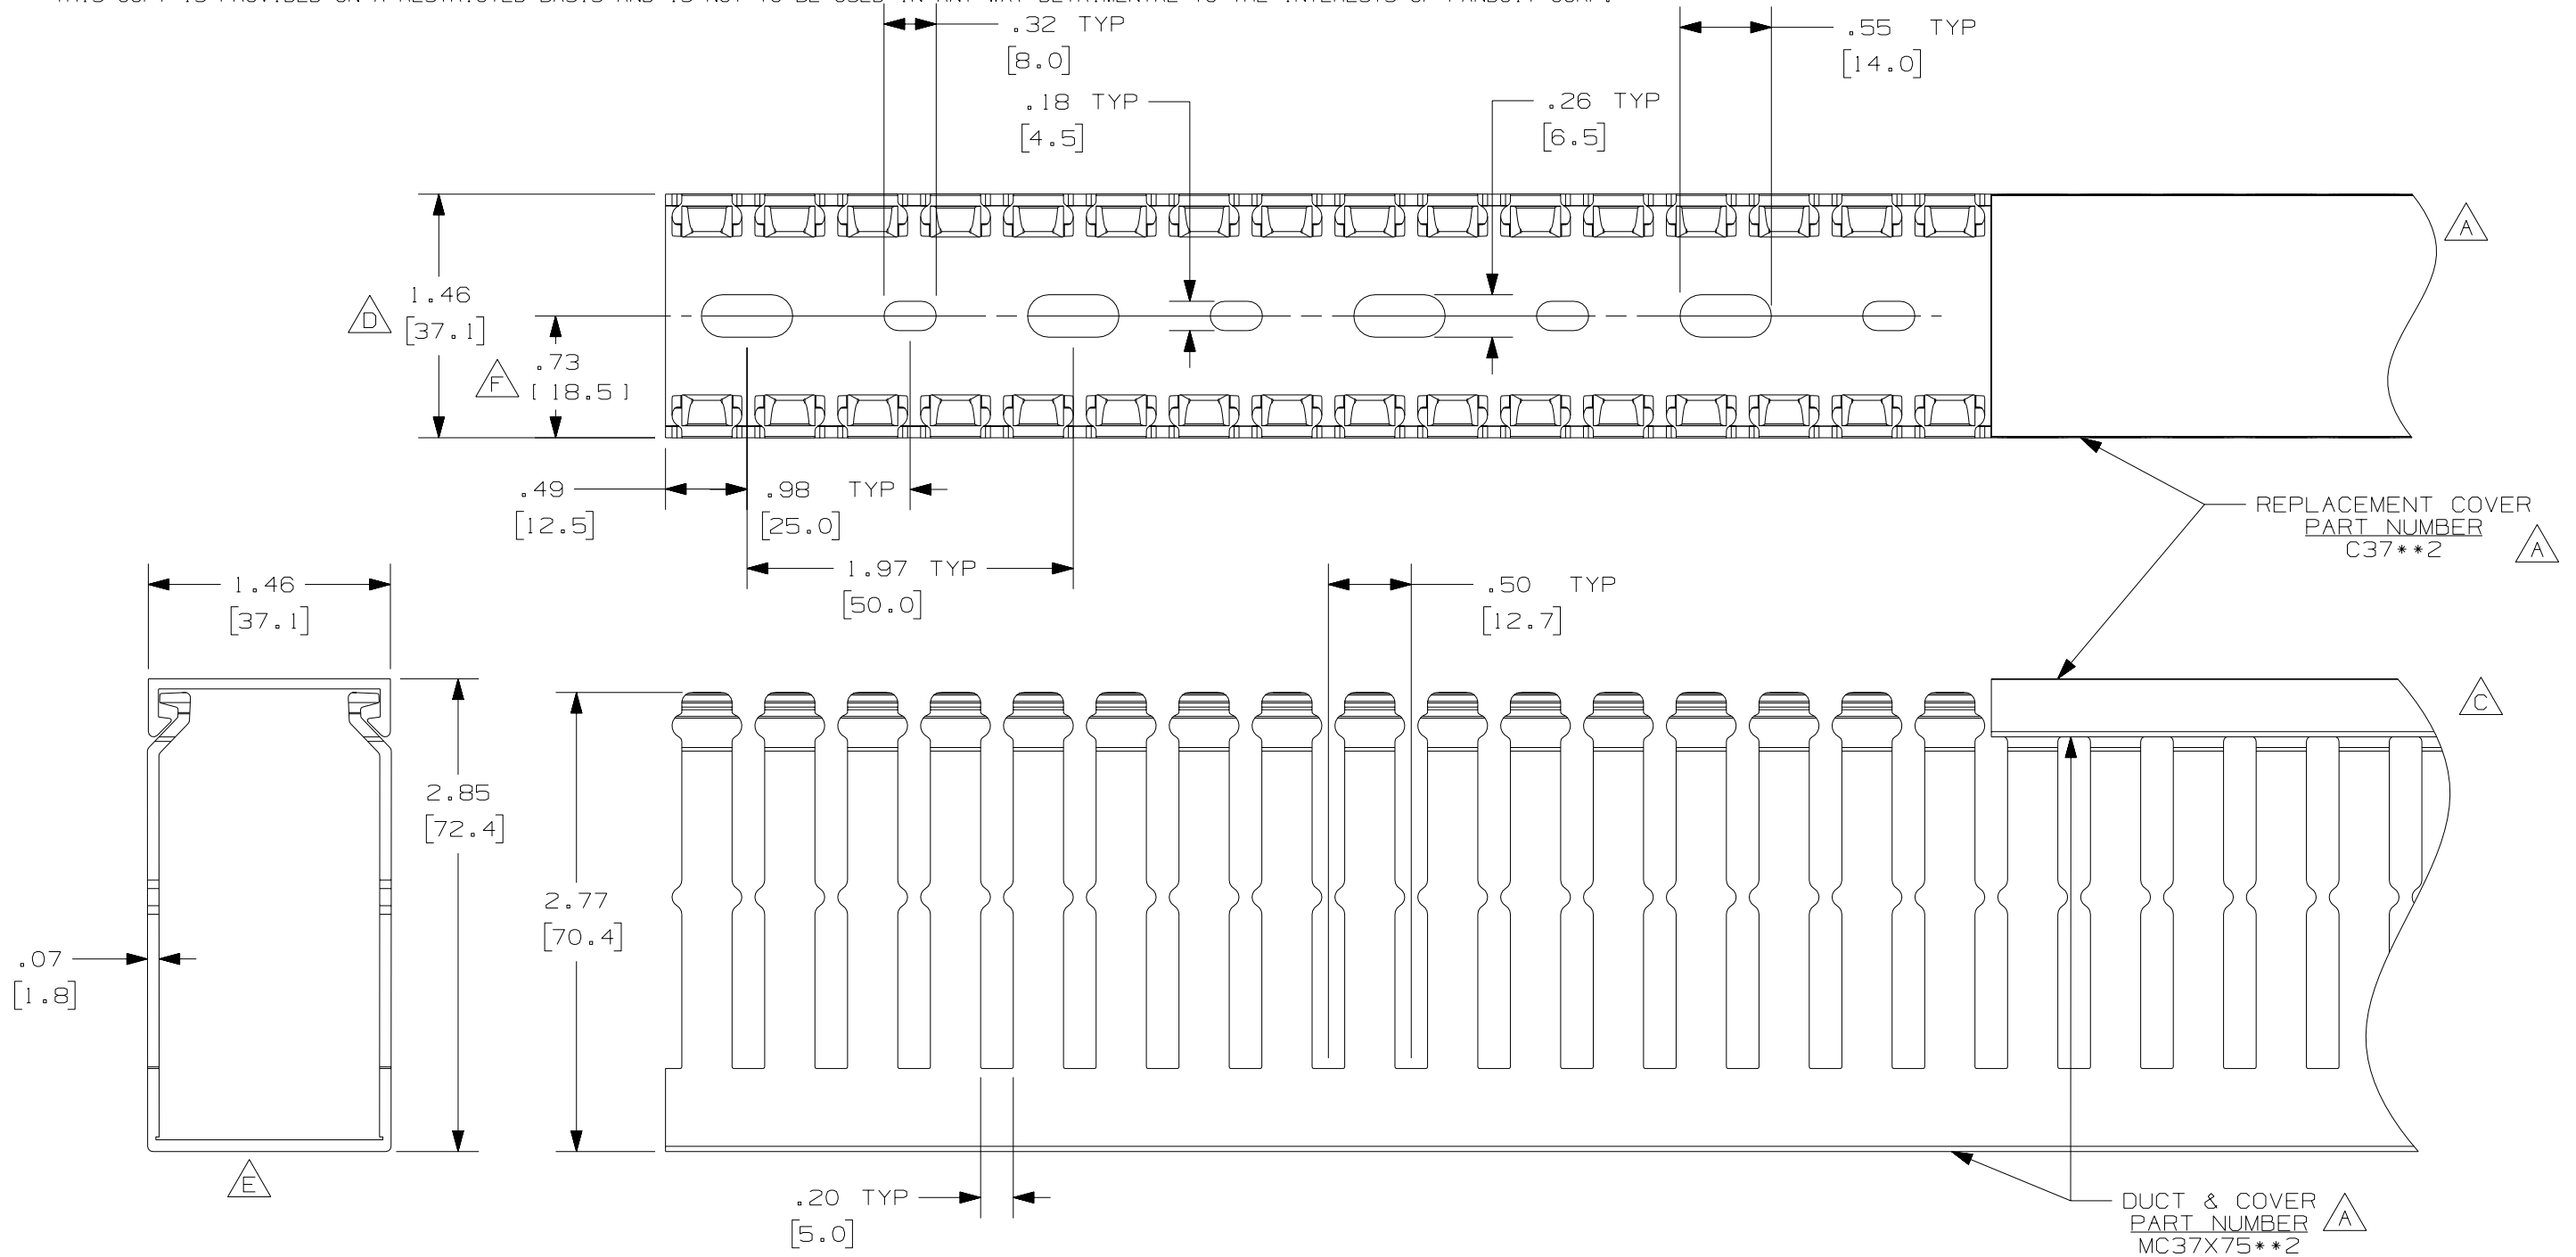

THIS COPY IS PROVIDED ON A RESTRICTED BASIS AND IS NOT TO BE USED IN ANY WAY DETRIMENTAL TO THE INTERESTS OF PANDUIT CORP.

- NOTE.**
1. ALL DIMENSIONS ARE REFERENCE ONLY.
 2. DIMENSIONS IN PARENTHESES ARE METRIC.
 3. THE ** DENOTE COLOR.
 4. DUCT AND COVER ARE AVAILABLE IN 6.56 FT, 2 METER (2000.0) LENGTHS.

REV	DATE	BY	CHK	DESCRIPTION
2	8-8-07	JCST	MKBE	G. ADDED LENGTH NOTE F. CORRECTED DIMENSION
1	9-29-05	JCST	MKBE	E. DELETED DIMENSION D. ADDED DIMENSION
R	6-30-03	JHNU	JGG	B. CHANGED DRAWING SIZE C. CHANGED VIEW A. ADDED TOP VIEW, LABELS, AND NOTE
				DRAWING RELEASED

CAD FILENAME/LAYERS		D11000JW_DC_01B	
PANDUIT CORP. TINLEY PARK, ILLINOIS			
WIRING DUCT - TYPE MC WITH COVER 37 X 75 MARKETING DRAWING			
DRAWN BY JHNU	MAT'L: PVC	SCALE FULL	DWG B
DATE 6-30-03	CHECKED BY JGG	DRAWING NO. 36897-814	SIZE B