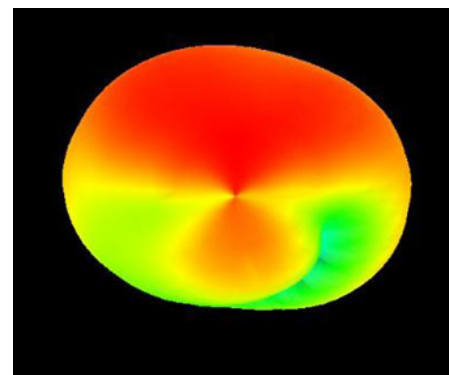

## 3D Radiation Patterns

### GPS Antenna

1575.42 MHz

### LTE Antenna

700 MHz

824 MHz

868 MHz

960 MHz

## 3D Radiation Patterns

1710 MHz

1850 MHz

1990 MHz

2170 MHz

2690 MHz