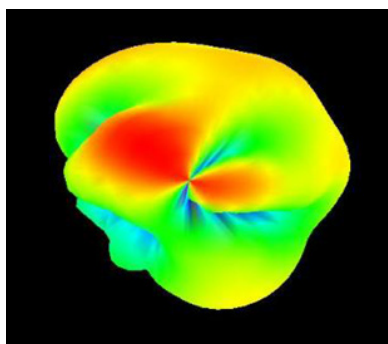

### LTE Antenna

700 MHz

824 MHz

868 MHz

960 MHz

# External Combo Antenna LTE/GPS

AEACBD081016-C2LG

Ø81.6 x 16.2 mm  
RoHS/RoHS II Compliant  
MSL = 1

## 3D Radiation Patterns

1710 MHz

1850 MHz

1990 MHz

2170 MHz

2690 MHz