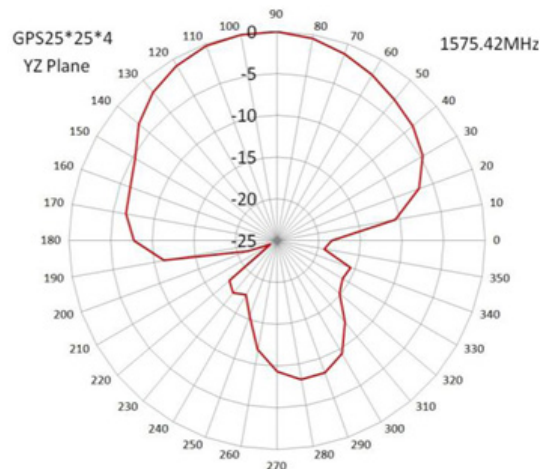

2D Radiation Patterns

GPS Antenna