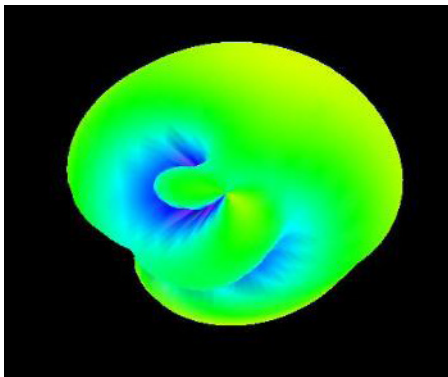

## 2D Radiation Patterns

LTE Antenna

## 3D Radiation Patterns

### GPS Antenna

1575.42 MHz

### LTE Antenna

700 MHz

824 MHz

868 MHz

960 MHz