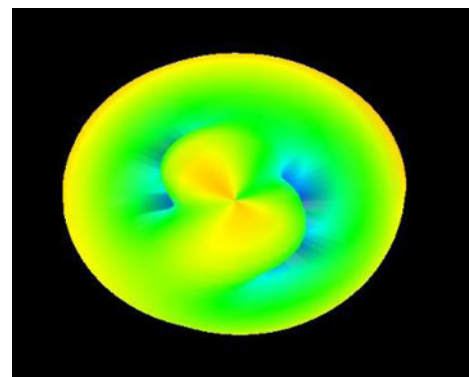

## 2D Radiation Patterns

LTE Antenna

## 3D Radiation Patterns

### GPS Antenna

1575.42 MHz

### LTE Antenna

700 MHz

824 MHz

868 MHz

960 MHz