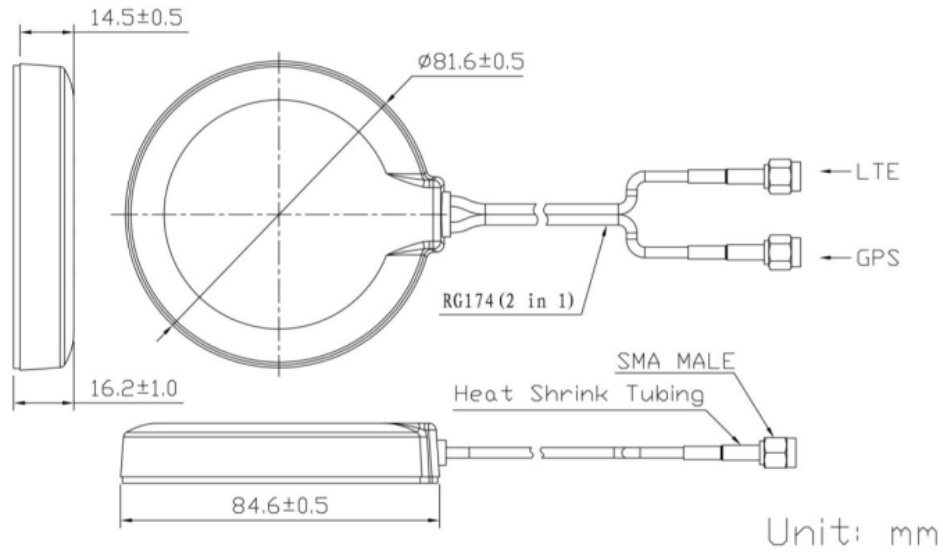

# External Combo Antenna LTE/GPS

AEACBD081016-C2LG

Ø81.6 x 16.2 mm  
RoHS/RoHS II Compliant  
MSL = 1

## Mechanical Characteristics

Parameters	Description
Connector	SMA Male
Cable Type	RG174
Cable Length	3M
Material	ABS
Mount way	Magnetic
Dimensions	Φ81.6x16.2mm

## Dimensions