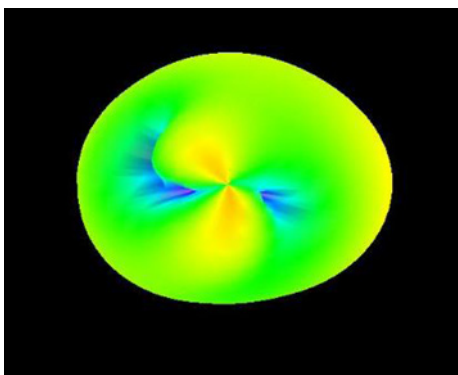

## 3D Radiation Patterns

### LTE Antenna

700 MHz

824 MHz

868 MHz

960 MHz