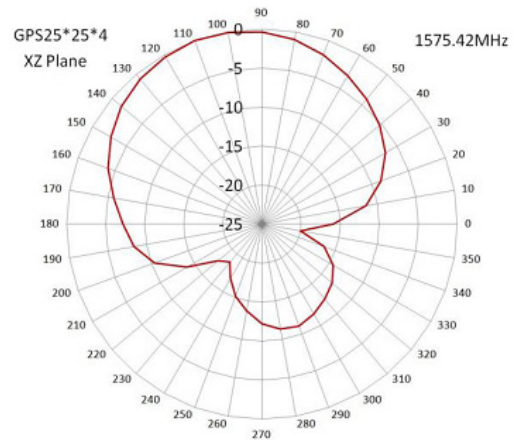

2D Radiation Patterns

GPS Antenna