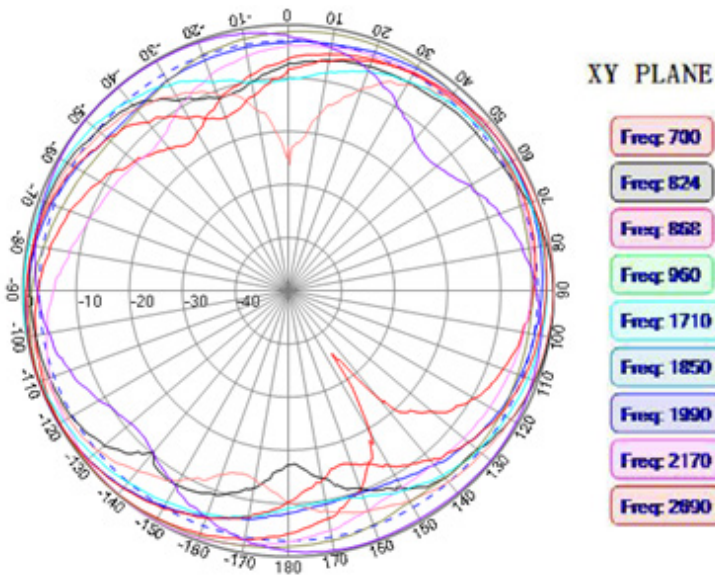

## Radiation Patterns

## 2D Radiation Patterns

GPS Antenna

# External Combo Antenna LTE/GPS

AEACBD081016-C2LG

Ø81.6 x 16.2 mm  
RoHS/RoHS II Compliant  
MSL = 1

## 2D Radiation Patterns

LTE Antenna