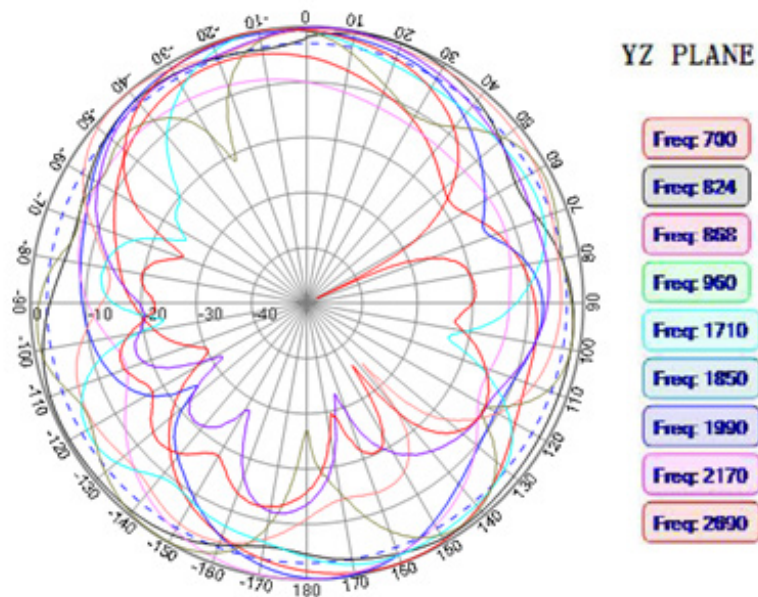

## Radiation Patterns

## 2D Radiation Patterns

GPS Antenna

# External Combo Antenna LTE/GPS

AEACBD081016-C2LG

Ø81.6 x 16.2 mm  
RoHS/RoHS II Compliant  
MSL = 1

## 2D Radiation Patterns

LTE Antenna