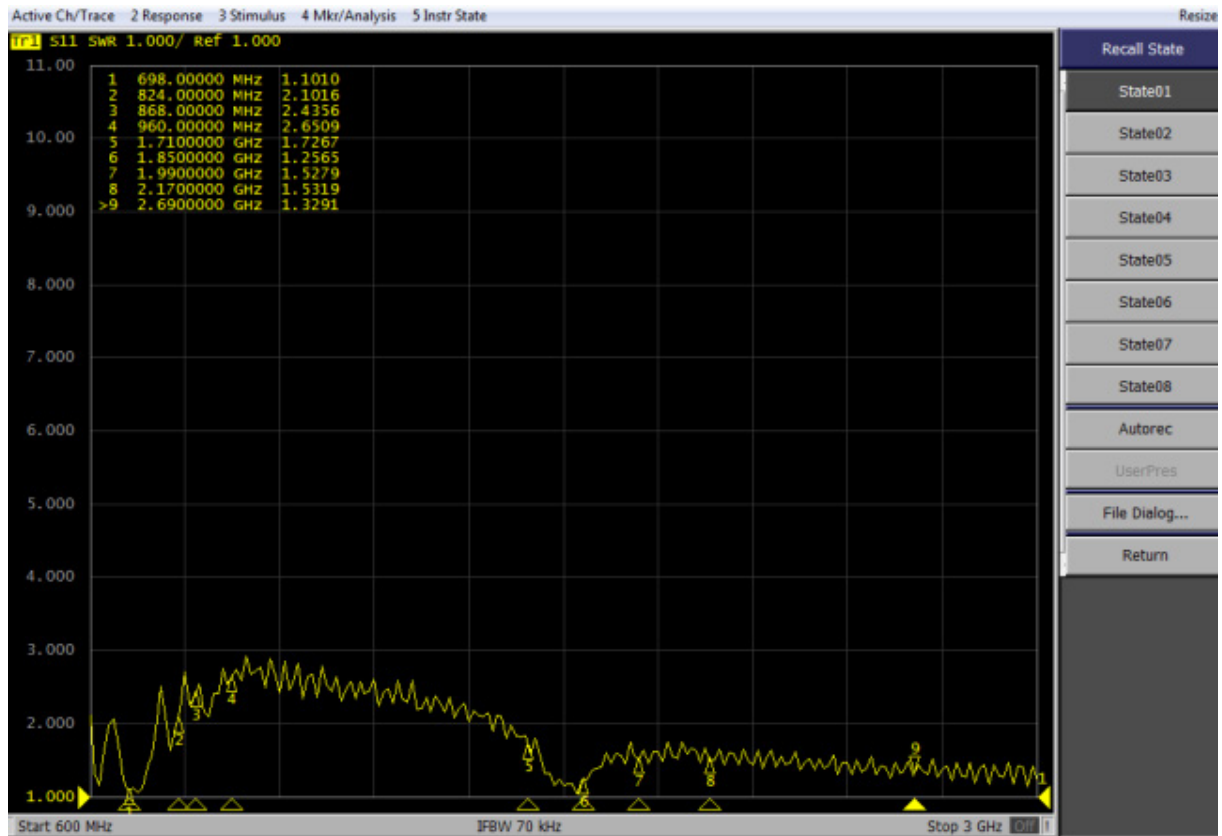

# External Combo Antenna LTE/GPS

AEACBD081016-C2LG

Ø81.6 x 16.2 mm  
RoHS/RoHS II Compliant  
MSL = 1

## VSWR Characteristics