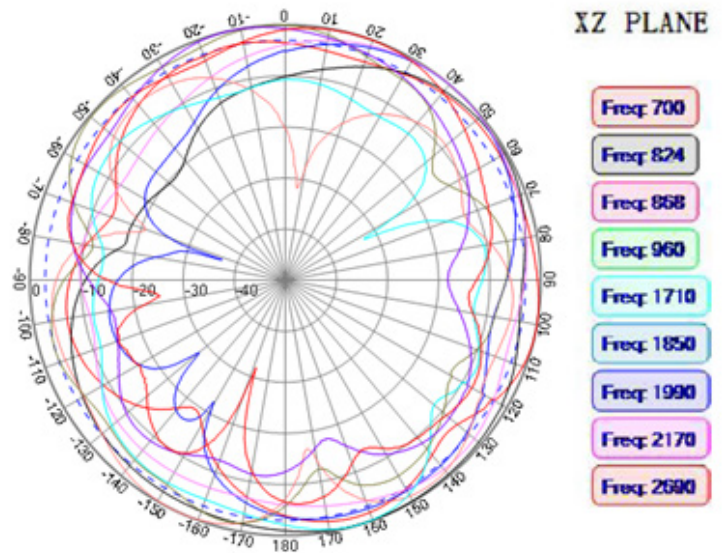

## Radiation Patterns

## 2D Radiation Patterns

GPS Antenna

# External Combo Antenna LTE/GPS

AEACBD081016-C2LG

Ø81.6 x 16.2 mm  
RoHS/RoHS II Compliant  
MSL = 1

## 2D Radiation Patterns

LTE Antenna