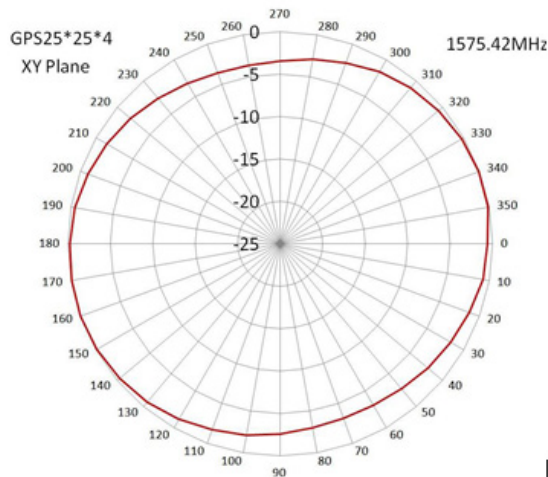

2D Radiation Patterns

GPS Antenna